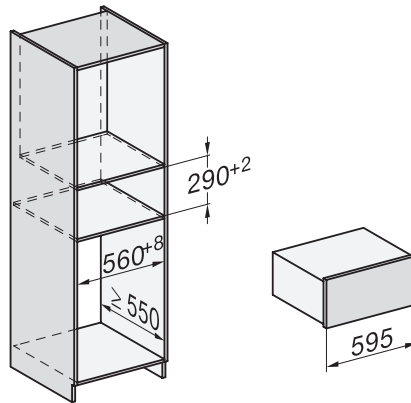

EAN: 4002516713630 / Material number: 12310300 / Old Material Number: 30702050GB

Construction type and design	
Gourmet warming drawer	•
ArtLine	•
Handleless	•
Colour	Obsidian black matt
Operating modes	
Cup warming	•
Plate warming	•
Keeping food warm	•
Low temperature cooking	•
User convenience	
Miele@home	•
Capacity	12 place settings
Push2open mechanism	•
Fully telescopic runners for easy loading and unloading of the warming drawer	•
Control panel with sensor controls	•
Control panel with symbols	•
Stop programming	•
Timer function	•
Sabbath programme	•
Cleaning and care	
Flush control panel	•
Safety	
Cool front	•
Anti-slip mat	•
Safety switch-off	•
Technical data	
Temperatures min. in °C	40
Temperatures max. in °C	85
Appliance width in mm	595
Appliance height in mm	289
Appliance depth in mm	570
Useable interior height in mm	230
Total rated load in kW	0.70
Voltage in V	230
Frequency in Hz	50-60
Fuse rating in A	10
Number of phases	1
Mains cable with plug	•
Length of supply lead in m	2.0
Accessories included	
Anti-slip mat	1
Rack for increased capacity	1

ESW 7020

29 cm high handleless Gourmet warming drawer
for preheating crockery, keeping food warm and low temperature cooking.

ESW7020, ESW7120 - installation drawing – GB, AU

ESW7020, ESW 7120 - installation drawing

ESW7020, ESW7120 - installation drawing – Installation – GB, AU

- 1) Front view, 2) Mains connection cable, L=2,000 mm,
- 3) ventilation cut-out min. 180 cm², 4) no connection in this area