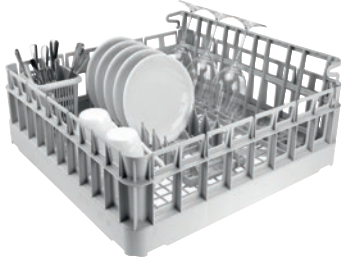

APTD 221
Basket set
for mixed load items in bistros and cafés.

- Base basket incl. 3 inserts for plates, glasses and cutlery
- Highly versatile
- Base basket dimensions: 500 x 500 mm

EAN: 4002516717812 / Material number: 12305290 / Old Material Number: 67022101D

Product category	
Tank dishwashers	•
Throughfeed tank dishwashers	•
Machine affiliation	
PTD 901	•
PFD 400	•
PFD 400 U	•
PFD 401	•
PFD 401 U	•
PFD 402	•
PFD 402 U	•
PFD 404	•
PFD 404 U	•
PFD 405	•
PFD 405 U	•
PFD 407	•
PFD 407 U	•
PFD 408 U	•
PTD 702	•
PTD 703	•
PTD 704	•
Product category	
Basket for mixed tableware	•
Product properties	
Material	Plastic
Colour	Grey
Number of rows	3
Dimensions and weight	
External dimensions, net height in mm	0
External dimensions, net width in mm	0
External dimensions, net depth in mm	0
External dimensions, gross height in mm	225
External dimensions, gross width in mm	550
External dimensions, gross depth in mm	550
Net weight in kg	1.92
Gross weight in kg	2.96