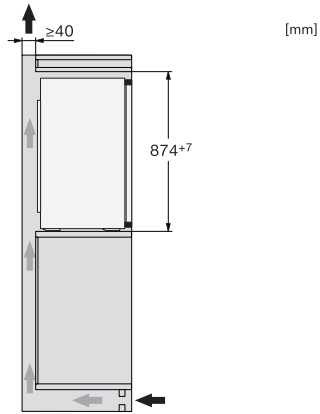

EAN: 4002516664239 / Material number: 12269690 / Old Material Number: 36712505EU1

<b>Appliance category</b>	
Refrigerator	•
<b>Construction type</b>	
Built-in appliance	•
Integrated appliance	•
Door hinge	right
Convertible door hinging	•
<b>Design</b>	
Refrigeration section lighting	LED
<b>Control system</b>	
Operating concept	EasyControl
Fridge compartment can be switched off	No
Independent temperature regulation of fridge and freezer zones	No
Automatic SuperCool	•
No. of temperature zones	1
Party mode	•
<b>Fridge/Fridge section</b>	
No. of shelves	3
Number of inner door racks for tinned food	1
Door rack for bottles	1
Door shelves	2
<b>Efficiency and sustainability</b>	
Energy efficiency class (A–G)	E
Annual energy consumption in kWh	92.00
Energy consumption in 24 h in kWh	0.25
<b>Safety</b>	
Acoustic door alarm	•
<b>Technical data</b>	
Niche height in mm min.	874
Niche depth in mm	550
Appliance width in mm	541
Appliance height in mm	874
Appliance depth in mm	548
Weight in kg	30.6
Door hinge technology	Fixed door
Max. door front weight – refrigerator, in kg	19
Climate class	SN-ST
Refrigerator compartment in l	136
4* freezer compartment in l	0
Total usable capacity in l	136
Acoustic airborne noise emission class (A–D)	B
Sound emissions in dB(A) re 1 pW	35
Current consumption (mA)	700
Voltage in V	220-240
Fuse rating in A	10
Number of phases	1
Frequency in Hz	50
Length of supply lead in m	2.3
<b>Accessories included</b>	
Egg tray	•

K 7125 E  
Built-in refrigerator  
with LED lighting and SuperCool for more convenience.

K7118D, K7128D, K7116E, K7126E, K7117D, K7127D, K7115E, K7125E, built-in (footnote\*) (installation drawings)

\*The declared energy consumption was calculated in a 560 mm deep niche. The appliance is fully functional in a 550 mm niche but the energy consumption will be slightly higher.