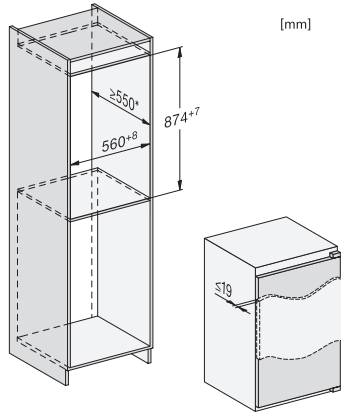

K 7125 E
Built-in refrigerator
with LED lighting and SuperCool for more convenience.

K7118D, K7128D, K7116E, K7126E, K7117D, K7127D, K7115E, K7125E, built-in (footnote*) (installation drawings)

*The declared energy consumption was calculated in a 560 mm deep niche. The appliance is fully functional in a 550 mm niche but the energy consumption will be slightly higher.