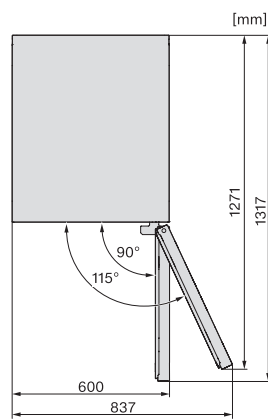

KWT4584E sw, Rioja, top view (installation drawings)

KWT4584E sw, Rioja, installation (footnote\*) (installation drawings)

\*1. View from the front, 2. Mains connection cable, L = 2200 mm