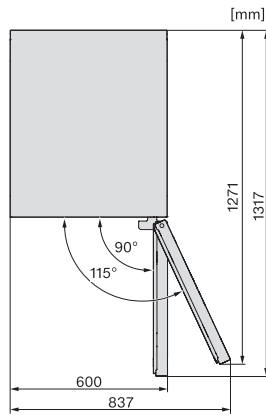

KWT 4584 E

Freestanding wine storage unit
with a temperature zone, ActiveHumidity and door lock.

EAN: 4002516612438 / Material number: 12156930 /
Old Material Number: 39458451EU1

Current consumption (mA)	1500
Voltage in V	220-240
Fuse rating in A	10
Number of phases	1
Frequency in Hz	50-60
Length of supply lead in m	2.0
Accessories included	
Active AirClean filter	•
White chalk pen	•

KWT 4584 E
 Freestanding wine storage unit
 with a temperature zone, ActiveHumidity and door lock.

KWT4584E sw, Rioja, installation sketch (*footnote)
 (installation drawings)

*Dimension with wall spacers

KWT4584E sw, Rioja, top view (installation drawings)

KWT4584E sw, Rioja, installation (footnote*) (installation
 drawings)

*1. View from the front, 2. Mains connection cable, L =
 2200 mm