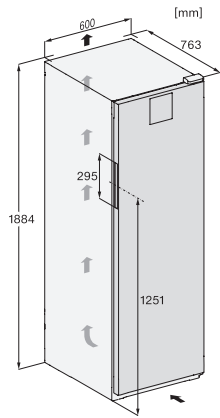

KWT 4584 E
Freestanding wine storage unit
with a temperature zone, ActiveHumidity and door lock.

KWT4584E sw, Rioja, installation sketch (*footnote)
(installation drawings)

*Dimension with wall spacers