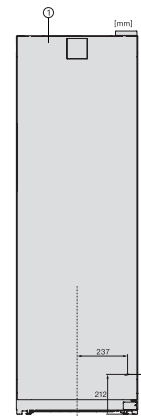

KWT4584E sw, Rioja, top view (installation drawings)

KWT4584E sw, Rioja, installation (footnote\*) (installation drawings)

\*1. View from the front, 2. Mains connection cable, L = 2200 mm