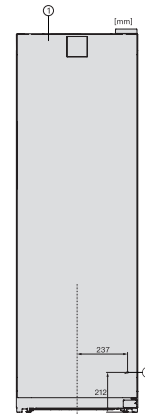

KWT 4584 E
 Freestanding wine storage unit
 with a temperature zone, ActiveHumidity and door lock.

KWT4584E sw, Rioja, installation sketch (*footnote)
 (installation drawings)

*Dimension with wall spacers

KWT4584E sw, Rioja, top view (installation drawings)

KWT4584E sw, Rioja, installation (footnote*) (installation
 drawings)

*1. View from the front, 2. Mains connection cable, L =
 2200 mm