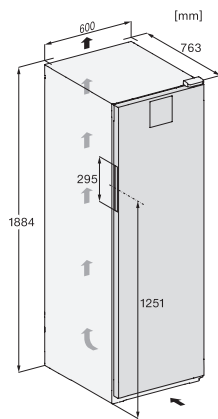

KWT 4584 E
Freestanding wine storage unit
with a temperature zone, ActiveHumidity and door lock.

KWT4584E sw, Rioja, installation sketch (*footnote)
(installation drawings)

*Dimension with wall spacers