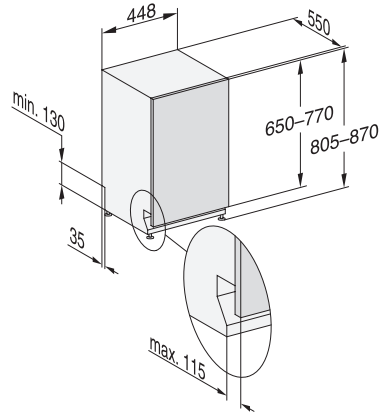

G 5790 SCVi SL

Fully integrated dishwasher, 45 cm
for optimum drying results thanks to AutoOpen drying.

EAN: 4002516610441 / Material number: 12153420 / Old Material Number: 21579062GB

Extra Clean	•
Extra dry	•
Basket design	
Cutlery loading	MultiFlex tray 45
Basket design	ExtraComfort 45 cm
Number of place settings	9
Safety	
Waterproof system	•
Safety lock	•
Technical data	
Niche width minimal in mm	450
Niche width max in mm	450
Niche height minimal in mm	805
Niche height maximal in mm	870
Niche depth in mm	550
Appliance width in mm	448
Appliance height in mm	805
Appliance depth in mm	550
Depth with door open in cm	116.5
Net weight in kg	40.8
Total rated load in kW	2.00
Voltage in V	230
Fuse rating in A	10
Number of phases	1
Electrical frequency standard	50
Length of water inlet hose in m	1.50
Length of water drain hose in m	1.50
Length of supply lead in m	1.80
Min. front panel weight in kg	2.0
Max. front panel weight in kg	8.0
Available display languages	
Available display languages via MultiLingua	deutsch, english, español, français, italiano, nederlands, português, türkçe
Accessories included	
1 x UltraTabs box (20 tabs)	•
Voucher for 1 x box of UltraTabs (20 tabs) or 9 boxes at a reduced price	•

G 5790 SCVi SL

Fully integrated dishwasher, 45 cm
for optimum drying results thanks to AutoOpen drying.

G7000, fully integrated dishwasher, 45cm (installation drawing)

- 1) Plinth height 35-155 mm, 2) Plinth height 100-220 mm,
- 3) Appliance height max. 970 mm with plinth height conversion kit (Mat.-Nr. 6.394.761),

G7000, fully integrated dishwasher, 45cm (installation drawing)