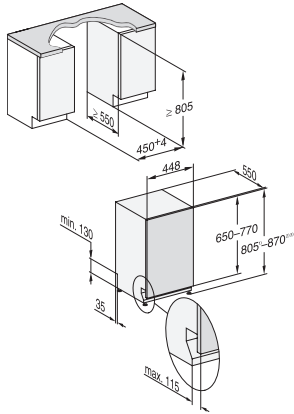

G 5790 SCVi SL

Fully integrated dishwasher, 45 cm
for optimum drying results thanks to AutoOpen drying.

EAN: 4002516610441 / Material number: 12153420 / Old Material Number: 21579062GB

Extra Clean	•
Extra dry	•
Basket design	
Cutlery loading	MultiFlex tray 45
Basket design	ExtraComfort 45 cm
Number of place settings	9
Safety	
Waterproof system	•
Safety lock	•
Technical data	
Niche width minimal in mm	450
Niche width max in mm	450
Niche height minimal in mm	805
Niche height maximal in mm	870
Niche depth in mm	550
Appliance width in mm	448
Appliance height in mm	805
Appliance depth in mm	550
Depth with door open in cm	116.5
Net weight in kg	40.8
Total rated load in kW	2.00
Voltage in V	230
Fuse rating in A	10
Number of phases	1
Electrical frequency standard	50
Length of water inlet hose in m	1.50
Length of water drain hose in m	1.50
Length of supply lead in m	1.80
Min. front panel weight in kg	2.0
Max. front panel weight in kg	8.0
Available display languages	
Available display languages via MultiLingua	deutsch, english, español, français, italiano, nederlands, português, türkçe
Accessories included	
1 x UltraTabs box (20 tabs)	•
Voucher for 1 x box of UltraTabs (20 tabs) or 9 boxes at a reduced price	•

G 5790 SCVi SL

Fully integrated dishwasher, 45 cm
for optimum drying results thanks to AutoOpen drying.

G7000, fully integrated dishwasher, 45cm (installation drawing)

- 1) Plinth height 35-155 mm, 2) Plinth height 100-220 mm,
- 3) Appliance height max. 970 mm with plinth height conversion kit (Mat.-Nr. 6.394.761),

G7000, fully integrated dishwasher, 45cm (installation drawing)