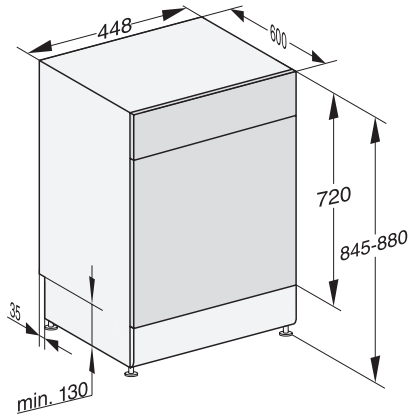

G 5740 SC SL

Freestanding dishwasher, 45 cm
for optimum drying results thanks to AutoOpen drying.

EAN: 4002516610434 / Material number: 12153410 / Old Material Number: 21574016GB

Extra Clean	•
Extra dry	•
Basket design	
Cutlery loading	MultiFlex tray 45
Basket design	ExtraComfort 45 cm
Number of place settings	9
Safety	
Waterproof system	•
Safety lock	•
Technical data	
Niche width minimal in mm	450
Niche width max in mm	450
Niche height minimal in mm	845
Niche height maximal in mm	880
Niche depth in mm	600
Appliance width in mm	448
Appliance height in mm	845
Appliance depth in mm	600
Depth with door open in cm	119.5
Net weight in kg	48.4
Total rated load in kW	2.00
Voltage in V	230
Fuse rating in A	10
Number of phases	1
Electrical frequency standard	50
Length of water inlet hose in m	1.50
Length of water drain hose in m	1.50
Length of supply lead in m	1.80
Available display languages	
Available display languages via MultiLingua	deutsch, english, español, français, italiano, nederlands, português, türkçe
Accessories included	
1 x UltraTabs box (20 tabs)	•
Voucher for 1 x box of UltraTabs (20 tabs) or 9 boxes at a reduced price	•

G 5740 SC SL

Freestanding dishwasher, 45 cm
for optimum drying results thanks to AutoOpen drying.

G7000, free standing dishwasher, 45cm (installation drawing)