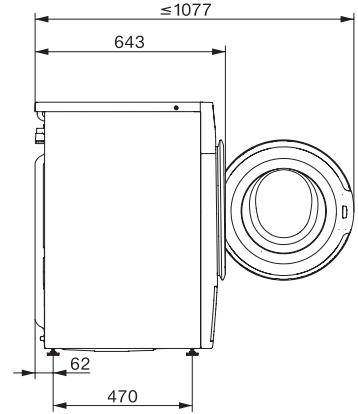

WWD164 WCS 9kg  
 W1 front-loader washing machine  
 with Miele@home and 9 kg load size for smart performance.

EAN: 4002516619451 / Material number: 12149050 / Old Material Number: 11WD1641GB

<b>Wash programmes</b>	
Cottons (coloureds)	•
Minimum iron	•
Delicates	•
Shirts	•
Woollens (hand-washable)	•
Express 20	•
Dark garments / Denim	•
Proofing	•
Drain / Spin	•
ECO 40-60	•
<b>Washing extras</b>	
Short	•
Pre-wash	•
Water plus	•
Additional rinse cycle	•
Pre-ironing with steam	•
Buzzer	•
<b>Quality</b>	
Counterweights made of cast iron	•
<b>Safety</b>	
Water protection system	Watercontrol-System
Safety lock	•
PIN-Code	•
Optical interface	•
<b>Technical data</b>	
Dimensions in mm (width)	596
Dimensions in mm (height)	850
Dimensions in mm (depth)	643
Appliance depth in mm with opened door	1077
Weight in kg	91
Total rated load in kW	2.10-2.40
Voltage in V	220-240
Fuse rating in A	13
Frequency in Hz	50
Length of supply lead in m	2

WWD164 WCS 9kg  
W1 front-loader washing machine  
with Miele@home and 9 kg load size for smart performance.

W1 drawing, facia 5 degree, measures in mm

W1 drawing, facia 5 degree, measures in mm

W1 drawing, facia 5 degree, measures in mm

W1 drawing, facia 5 degree, measures in mm