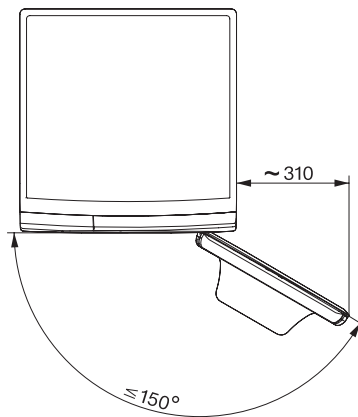

WWD164 WCS 9kg  
 W1 front-loader washing machine  
 with Miele@home and 9 kg load size for smart performance.

EAN: 4002516619451 / Material number: 12149050 / Old Material Number: 11WD1641GB

<b>Wash programmes</b>	
Cottons (coloureds)	•
Minimum iron	•
Delicates	•
Shirts	•
Woollens (hand-washable)	•
Express 20	•
Dark garments / Denim	•
Proofing	•
Drain / Spin	•
ECO 40-60	•
<b>Washing extras</b>	
Short	•
Pre-wash	•
Water plus	•
Additional rinse cycle	•
Pre-ironing with steam	•
Buzzer	•
<b>Quality</b>	
Counterweights made of cast iron	•
<b>Safety</b>	
Water protection system	Watercontrol-System
Safety lock	•
PIN-Code	•
Optical interface	•
<b>Technical data</b>	
Dimensions in mm (width)	596
Dimensions in mm (height)	850
Dimensions in mm (depth)	643
Appliance depth in mm with opened door	1077
Weight in kg	91
Total rated load in kW	2.10-2.40
Voltage in V	220-240
Fuse rating in A	13
Frequency in Hz	50
Length of supply lead in m	2

WWD164 WCS 9kg  
W1 front-loader washing machine  
with Miele@home and 9 kg load size for smart performance.

W1 drawing, facia 5 degree, measures in mm

W1 drawing, facia 5 degree, measures in mm

W1 drawing, facia 5 degree, measures in mm

W1 drawing, facia 5 degree, measures in mm