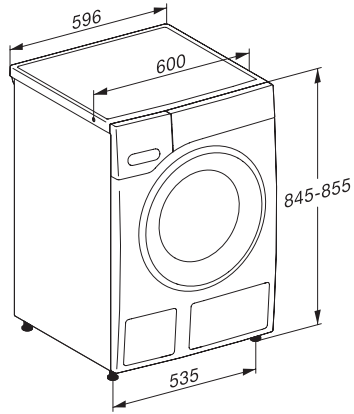

WWD164 WCS 9kg  
 W1 front-loader washing machine  
 with Miele@home and 9 kg load size for smart performance.

EAN: 4002516619451 / Material number: 12149050 / Old Material Number: 11WD1641GB

<b>Wash programmes</b>	
Cottons (coloureds)	•
Minimum iron	•
Delicates	•
Shirts	•
Woollens (hand-washable)	•
Express 20	•
Dark garments / Denim	•
Proofing	•
Drain / Spin	•
ECO 40-60	•
<b>Washing extras</b>	
Short	•
Pre-wash	•
Water plus	•
Additional rinse cycle	•
Pre-ironing with steam	•
Buzzer	•
<b>Quality</b>	
Counterweights made of cast iron	•
<b>Safety</b>	
Water protection system	Watercontrol-System
Safety lock	•
PIN-Code	•
Optical interface	•
<b>Technical data</b>	
Dimensions in mm (width)	596
Dimensions in mm (height)	850
Dimensions in mm (depth)	643
Appliance depth in mm with opened door	1077
Weight in kg	91
Total rated load in kW	2.10-2.40
Voltage in V	220-240
Fuse rating in A	13
Frequency in Hz	50
Length of supply lead in m	2

WWD164 WCS 9kg  
W1 front-loader washing machine  
with Miele@home and 9 kg load size for smart performance.

W1 drawing, facia 5 degree, measures in mm

W1 drawing, facia 5 degree, measures in mm

W1 drawing, facia 5 degree, measures in mm

W1 drawing, facia 5 degree, measures in mm