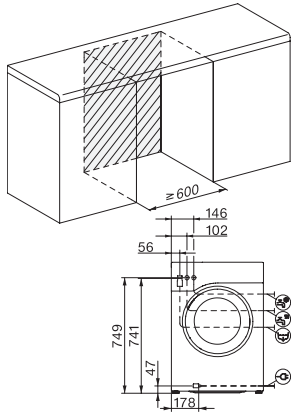

WWD164 WCS 9kg  
 W1 front-loader washing machine  
 with Miele@home and 9 kg load size for smart performance.

EAN: 4002516619451 / Material number: 12149050 / Old Material Number: 11WD1641GB

<b>Wash programmes</b>	
Cottons (coloureds)	•
Minimum iron	•
Delicates	•
Shirts	•
Woollens (hand-washable)	•
Express 20	•
Dark garments / Denim	•
Proofing	•
Drain / Spin	•
ECO 40-60	•
<b>Washing extras</b>	
Short	•
Pre-wash	•
Water plus	•
Additional rinse cycle	•
Pre-ironing with steam	•
Buzzer	•
<b>Quality</b>	
Counterweights made of cast iron	•
<b>Safety</b>	
Water protection system	Watercontrol-System
Safety lock	•
PIN-Code	•
Optical interface	•
<b>Technical data</b>	
Dimensions in mm (width)	596
Dimensions in mm (height)	850
Dimensions in mm (depth)	643
Appliance depth in mm with opened door	1077
Weight in kg	91
Total rated load in kW	2.10-2.40
Voltage in V	220-240
Fuse rating in A	13
Frequency in Hz	50
Length of supply lead in m	2

WWD164 WCS 9kg  
W1 front-loader washing machine  
with Miele@home and 9 kg load size for smart performance.

W1 drawing, facia 5 degree, measures in mm

W1 drawing, facia 5 degree, measures in mm

W1 drawing, facia 5 degree, measures in mm

W1 drawing, facia 5 degree, measures in mm