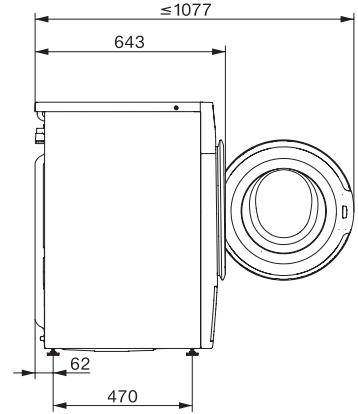

WSD164 WCS 9kg
 W1 front-loader washing machine
 with Miele@home and 9 kg load size for smart performance.

EAN: 4002516619611 / Material number: 12149040 / Old Material Number: 11SD1641GB

Minimum iron	•
Delicates	•
Shirts	•
Woollens (hand-washable)	•
Express 20	•
Dark garments / Denim	•
Proofing	•
Drain / Spin	•
ECO 40-60	•
Washing extras	
Short	•
Pre-wash	•
Water plus	•
Additional rinse cycle	•
Pre-ironing with steam	•
Buzzer	•
Quality	
Counterweights made of cast iron	•
Safety	
Water protection system	Watercontrol-System
Safety lock	•
PIN-Code	•
Optical interface	•
Technical data	
Dimensions in mm (width)	596
Dimensions in mm (height)	850
Dimensions in mm (depth)	636
Appliance depth in mm with opened door	1054
Weight in kg	85
Total rated load in kW	2.10-2.40
Voltage in V	220-240
Fuse rating in A	13
Frequency in Hz	50
Length of supply lead in m	2

WSD164 WCS 9kg
W1 front-loader washing machine
with Miele@home and 9 kg load size for smart performance.

W1 drawing, facia 5 degree, measures in mm

W1 drawing, facia 5 degree, measures in mm

W1 drawing, facia 5 degree, measures in mm

W1 drawing, facia 5 degree, measures in mm