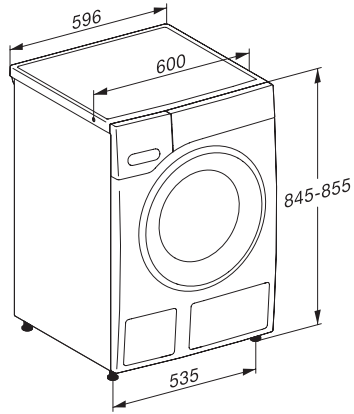

WSD164 WCS 9kg
 W1 front-loader washing machine
 with Miele@home and 9 kg load size for smart performance.

EAN: 4002516619611 / Material number: 12149040 / Old Material Number: 11SD1641GB

Minimum iron	•
Delicates	•
Shirts	•
Woollens (hand-washable)	•
Express 20	•
Dark garments / Denim	•
Proofing	•
Drain / Spin	•
ECO 40-60	•
Washing extras	
Short	•
Pre-wash	•
Water plus	•
Additional rinse cycle	•
Pre-ironing with steam	•
Buzzer	•
Quality	
Counterweights made of cast iron	•
Safety	
Water protection system	Watercontrol-System
Safety lock	•
PIN-Code	•
Optical interface	•
Technical data	
Dimensions in mm (width)	596
Dimensions in mm (height)	850
Dimensions in mm (depth)	636
Appliance depth in mm with opened door	1054
Weight in kg	85
Total rated load in kW	2.10-2.40
Voltage in V	220-240
Fuse rating in A	13
Frequency in Hz	50
Length of supply lead in m	2

WSD164 WCS 9kg
W1 front-loader washing machine
with Miele@home and 9 kg load size for smart performance.

W1 drawing, facia 5 degree, measures in mm

W1 drawing, facia 5 degree, measures in mm

W1 drawing, facia 5 degree, measures in mm

W1 drawing, facia 5 degree, measures in mm