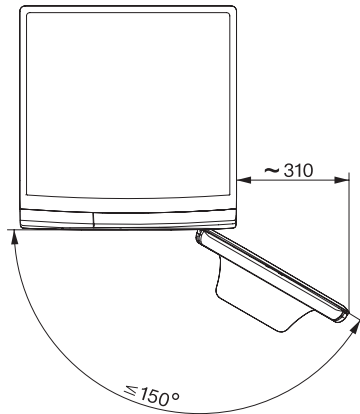

WSD164 WCS 9kg
 W1 front-loader washing machine
 with Miele@home and 9 kg load size for smart performance.

EAN: 4002516619611 / Material number: 12149040 / Old Material Number: 11SD1641GB

Minimum iron	•
Delicates	•
Shirts	•
Woollens (hand-washable)	•
Express 20	•
Dark garments / Denim	•
Proofing	•
Drain / Spin	•
ECO 40-60	•
Washing extras	
Short	•
Pre-wash	•
Water plus	•
Additional rinse cycle	•
Pre-ironing with steam	•
Buzzer	•
Quality	
Counterweights made of cast iron	•
Safety	
Water protection system	Watercontrol-System
Safety lock	•
PIN-Code	•
Optical interface	•
Technical data	
Dimensions in mm (width)	596
Dimensions in mm (height)	850
Dimensions in mm (depth)	636
Appliance depth in mm with opened door	1054
Weight in kg	85
Total rated load in kW	2.10-2.40
Voltage in V	220-240
Fuse rating in A	13
Frequency in Hz	50
Length of supply lead in m	2

WSD164 WCS 9kg
W1 front-loader washing machine
with Miele@home and 9 kg load size for smart performance.

W1 drawing, facia 5 degree, measures in mm

W1 drawing, facia 5 degree, measures in mm

W1 drawing, facia 5 degree, measures in mm

W1 drawing, facia 5 degree, measures in mm