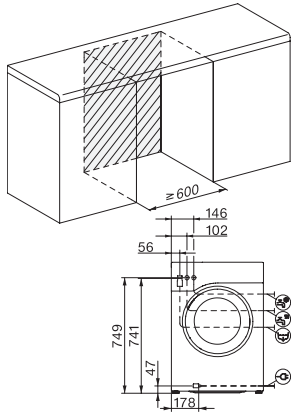

WSD164 WCS 9kg
 W1 front-loader washing machine
 with Miele@home and 9 kg load size for smart performance.

EAN: 4002516619611 / Material number: 12149040 / Old Material Number: 11SD1641GB

Minimum iron	•
Delicates	•
Shirts	•
Woollens (hand-washable)	•
Express 20	•
Dark garments / Denim	•
Proofing	•
Drain / Spin	•
ECO 40-60	•
Washing extras	
Short	•
Pre-wash	•
Water plus	•
Additional rinse cycle	•
Pre-ironing with steam	•
Buzzer	•
Quality	
Counterweights made of cast iron	•
Safety	
Water protection system	Watercontrol-System
Safety lock	•
PIN-Code	•
Optical interface	•
Technical data	
Dimensions in mm (width)	596
Dimensions in mm (height)	850
Dimensions in mm (depth)	636
Appliance depth in mm with opened door	1054
Weight in kg	85
Total rated load in kW	2.10-2.40
Voltage in V	220-240
Fuse rating in A	13
Frequency in Hz	50
Length of supply lead in m	2

WSD164 WCS 9kg
W1 front-loader washing machine
with Miele@home and 9 kg load size for smart performance.

W1 drawing, facia 5 degree, measures in mm

W1 drawing, facia 5 degree, measures in mm

W1 drawing, facia 5 degree, measures in mm

W1 drawing, facia 5 degree, measures in mm