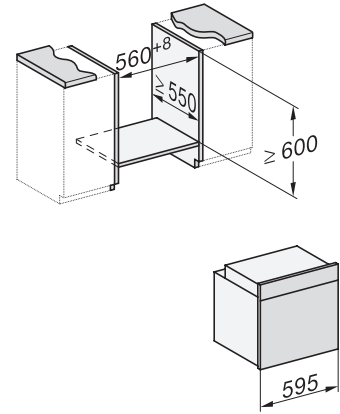

### Oven

modern design with networking & PerfectClean at an attractive entry-level price.

EAN: 4002516642923 / Material number: 12143630 / Old Material Number: 22246504GB

Number of shelf levels oven compartment 1	5
Number of shelf levels oven compartment 2	5
Numbered shelf levels	•
Oven light	1 halogen spot
Temperatures in °C	30–300
Electronic temperature regulation min. in °C	30
Electronic temperature regulation max. in °C	300
Niche width min. in mm	560
Niche width max. in mm	568
Niche height min. in mm	590
Niche height max. in mm	595
Niche depth in mm	550
Appliance width in mm	595
Appliance height in mm	596
Appliance depth in mm	568
Weight in kg	42.0
Total rated load in kW	3.50
Voltage in V	220-240
Frequency in Hz	50
Fuse rating in A	16
Number of phases	1
Length of supply lead in m	1.50
Replacing lamps	Customer
<b>Accessories included</b>	
Universal tray with PerfectClean	1
Baking and roasting rack without PerfectClean	1
Removable side runners (pair)	1
Grilling and roasting insert with PerfectClean	1

### Oven

modern design with networking & PerfectClean at an attractive entry-level price.

installation H7000 XL, installation drawing, GB, AU

1) Netzanschlussleitung, L=1500 mm, 2) In diesem Bereich kein Anschluss, 3) Lüftungsausschnitt min. 150 cm<sup>2</sup>

side view H7000 XL, installation drawings, GB, AU

22 mm – glass, 23.3 mm – metal

H226x-1B/BP/E/EP/I/IP, H2x6xB/BP, H7x6xB/BP/BPX, installation drawings

If the oven is to be installed under a hob, follow the instructions for installing the hob and the height of the hob.

side view H7000 XL build-under, installation drawing, GB, AU

22 mm – glass, 23.3 mm – metal

H2465B, H2465BP, H2466B, H2466BP, H2467B, H2467BP, H2468B, H2468BP, installation drawings

EU, 1) 399,6 mm, 2) 360 mm, 3) 45 mm, 4) 31,8 mm, 5) 32,5 mm, , EX, 1) 399.6 mm, 2) 360 mm, 3) 45 mm , 4) 31.8 mm, 5) 32.5 mm