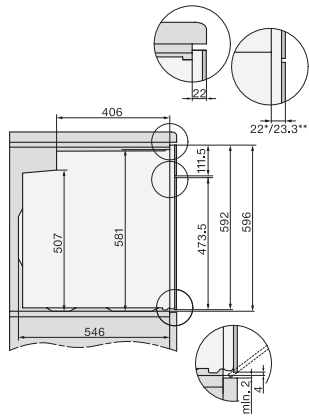

### Oven

modern design with networking & PerfectClean at an attractive entry-level price.

EAN: 4002516642923 / Material number: 12143630 / Old Material Number: 22246504GB

Number of shelf levels oven compartment 1	5
Number of shelf levels oven compartment 2	5
Numbered shelf levels	•
Oven light	1 halogen spot
Temperatures in °C	30–300
Electronic temperature regulation min. in °C	30
Electronic temperature regulation max. in °C	300
Niche width min. in mm	560
Niche width max. in mm	568
Niche height min. in mm	590
Niche height max. in mm	595
Niche depth in mm	550
Appliance width in mm	595
Appliance height in mm	596
Appliance depth in mm	568
Weight in kg	42.0
Total rated load in kW	3.50
Voltage in V	220-240
Frequency in Hz	50
Fuse rating in A	16
Number of phases	1
Length of supply lead in m	1.50
Replacing lamps	Customer
<b>Accessories included</b>	
Universal tray with PerfectClean	1
Baking and roasting rack without PerfectClean	1
Removable side runners (pair)	1
Grilling and roasting insert with PerfectClean	1

### Oven

modern design with networking & PerfectClean at an attractive entry-level price.

installation H7000 XL, installation drawing, GB, AU

1) Netzanschlussleitung, L=1500 mm, 2) In diesem Bereich kein Anschluss, 3) Lüftungsausschnitt min. 150 cm<sup>2</sup>

side view H7000 XL, installation drawings, GB, AU

22 mm – glass, 23.3 mm – metal

H226x-1B/BP/E/EP/I/IP, H2x6xB/BP, H7x6xB/BP/BPX, installation drawings

If the oven is to be installed under a hob, follow the instructions for installing the hob and the height of the hob.

side view H7000 XL build-under, installation drawing, GB, AU

22 mm – glass, 23.3 mm – metal

H2465B, H2465BP, H2466B, H2466BP, H2467B, H2467BP, H2468B, H2468BP, installation drawings

EU, 1) 399,6 mm, 2) 360 mm, 3) 45 mm, 4) 31,8 mm, 5) 32,5 mm, , EX, 1) 399.6 mm, 2) 360 mm, 3) 45 mm , 4) 31.8 mm, 5) 32.5 mm