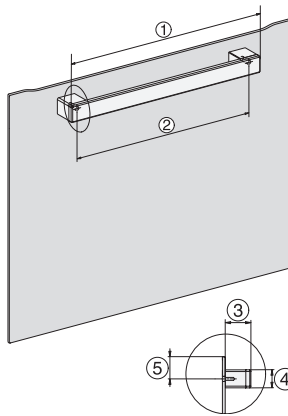

### Oven

modern design with networking & PerfectClean at an attractive entry-level price.

installation H7000 XL, installation drawing, GB, AU

1) Netzanschlussleitung, L=1500 mm, 2) In diesem Bereich kein Anschluss, 3) Lüftungsausschnitt min. 150 cm<sup>2</sup>

side view H7000 XL, installation drawings, GB, AU

22 mm – glass, 23.3 mm – metal

H226x-1B/BP/E/EP/I/IP, H2x6xB/BP, H7x6xB/BP/BPX, installation drawings

If the oven is to be installed under a hob, follow the instructions for installing the hob and the height of the hob.

side view H7000 XL build-under, installation drawing, GB, AU

22 mm – glass, 23.3 mm – metal

H2465B, H2465BP, H2466B, H2466BP, H2467B, H2467BP, H2468B, H2468BP, installation drawings

EU, 1) 399,6 mm, 2) 360 mm, 3) 45 mm, 4) 31,8 mm, 5) 32,5 mm, , EX, 1) 399.6 mm, 2) 360 mm, 3) 45 mm , 4) 31.8 mm, 5) 32.5 mm