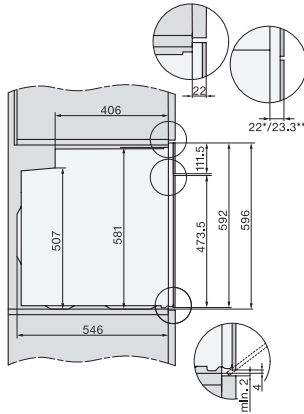

### Oven

modern design with networking & PerfectClean at an attractive entry-level price.

EAN: 4002516642923 / Material number: 12143630 / Old Material Number: 22246504GB

Number of shelf levels oven compartment 1	5
Number of shelf levels oven compartment 2	5
Numbered shelf levels	•
Oven light	1 halogen spot
Temperatures in °C	30–300
Electronic temperature regulation min. in °C	30
Electronic temperature regulation max. in °C	300
Niche width min. in mm	560
Niche width max. in mm	568
Niche height min. in mm	590
Niche height max. in mm	595
Niche depth in mm	550
Appliance width in mm	595
Appliance height in mm	596
Appliance depth in mm	568
Weight in kg	42.0
Total rated load in kW	3.50
Voltage in V	220-240
Frequency in Hz	50
Fuse rating in A	16
Number of phases	1
Length of supply lead in m	1.50
Replacing lamps	Customer
<b>Accessories included</b>	
Universal tray with PerfectClean	1
Baking and roasting rack without PerfectClean	1
Removable side runners (pair)	1
Grilling and roasting insert with PerfectClean	1

### Oven

modern design with networking & PerfectClean at an attractive entry-level price.

installation H7000 XL, installation drawing, GB, AU

1) Netzanschlussleitung, L=1500 mm, 2) In diesem Bereich kein Anschluss, 3) Lüftungsausschnitt min. 150 cm<sup>2</sup>

side view H7000 XL, installation drawings, GB, AU

22 mm – glass, 23.3 mm – metal

H226x-1B/BP/E/EP/I/IP, H2x6xB/BP, H7x6xB/BP/BPX, installation drawings

If the oven is to be installed under a hob, follow the instructions for installing the hob and the height of the hob.

side view H7000 XL build-under, installation drawing, GB, AU

22 mm – glass, 23.3 mm – metal

H2465B, H2465BP, H2466B, H2466BP, H2467B, H2467BP, H2468B, H2468BP, installation drawings

EU, 1) 399,6 mm, 2) 360 mm, 3) 45 mm, 4) 31,8 mm, 5) 32,5 mm, , EX, 1) 399.6 mm, 2) 360 mm, 3) 45 mm , 4) 31.8 mm, 5) 32.5 mm