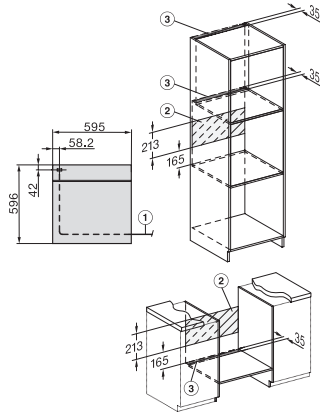

### Oven

modern design with networking & PerfectClean at an attractive entry-level price.

EAN: 4002516642923 / Material number: 12143630 / Old Material Number: 22246504GB

Number of shelf levels oven compartment 1	5
Number of shelf levels oven compartment 2	5
Numbered shelf levels	•
Oven light	1 halogen spot
Temperatures in °C	30–300
Electronic temperature regulation min. in °C	30
Electronic temperature regulation max. in °C	300
Niche width min. in mm	560
Niche width max. in mm	568
Niche height min. in mm	590
Niche height max. in mm	595
Niche depth in mm	550
Appliance width in mm	595
Appliance height in mm	596
Appliance depth in mm	568
Weight in kg	42.0
Total rated load in kW	3.50
Voltage in V	220-240
Frequency in Hz	50
Fuse rating in A	16
Number of phases	1
Length of supply lead in m	1.50
Replacing lamps	Customer
<b>Accessories included</b>	
Universal tray with PerfectClean	1
Baking and roasting rack without PerfectClean	1
Removable side runners (pair)	1
Grilling and roasting insert with PerfectClean	1

### Oven

modern design with networking & PerfectClean at an attractive entry-level price.

installation H7000 XL, installation drawing, GB, AU

1) Netzanschlussleitung, L=1500 mm, 2) In diesem Bereich kein Anschluss, 3) Lüftungsausschnitt min. 150 cm<sup>2</sup>

side view H7000 XL, installation drawings, GB, AU

22 mm – glass, 23.3 mm – metal

H226x-1B/BP/E/EP/I/IP, H2x6xB/BP, H7x6xB/BP/BPX, installation drawings

If the oven is to be installed under a hob, follow the instructions for installing the hob and the height of the hob.

side view H7000 XL build-under, installation drawing, GB, AU

22 mm – glass, 23.3 mm – metal

H2465B, H2465BP, H2466B, H2466BP, H2467B, H2467BP, H2468B, H2468BP, installation drawings

EU, 1) 399,6 mm, 2) 360 mm, 3) 45 mm, 4) 31,8 mm, 5) 32,5 mm, , EX, 1) 399.6 mm, 2) 360 mm, 3) 45 mm , 4) 31.8 mm, 5) 32.5 mm