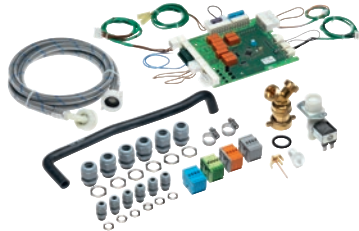

APWM 077

Multi-function module

MF-01 24/32 to control additional machine functions.

- Suitable for PW 6241, PW 6321
- For controlling dispensing pumps 1–6, incl. empty sensing
- For controlling an external signal at programme stop
- For connection to an energy management system
- For stopping the programme from outside

EAN: 4002516599760 / Material number: 12139190 / Old Material Number: 59510077EU

<b>Product category</b>	
Washing machines	•
<b>Machine/accessory category</b>	
PW 6241	•
PW 6321	•
<b>Product category</b>	
Multifunction module	•
<b>Product properties</b>	
Electrical connection	OHNE
<b>Dimensions and weight</b>	
External dimensions, net height in mm	140
External dimensions, net width in mm	295
External dimensions, net depth in mm	190
External dimensions, gross height in mm	140
External dimensions, gross width in mm	295
External dimensions, gross depth in mm	190
Net weight [kg]	2.05
Gross weight in kg	2.20