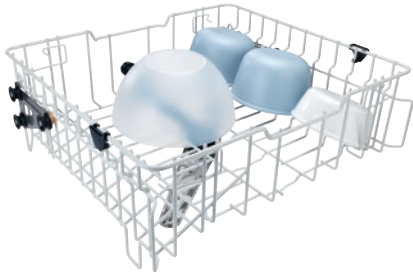

APFD 214
Upper basket
without inserts for individual loading options.

EAN: 4002516643937 / Material number: 12107560 / Old Material Number: 67021401D