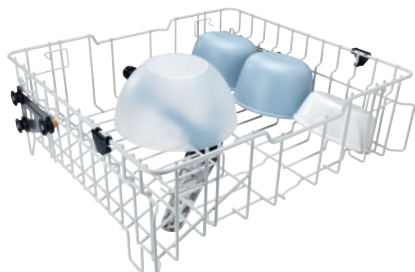

APFD 214
Upper basket
without inserts for individual loading options.

- Height adjustable in 2 positions by 5 cm
- With integrated spray arm, connection at the back
- Max. vertical clearance 20 cm

EAN: 4002516643937 / Material number: 12107560 / Old Material Number: 67021401D