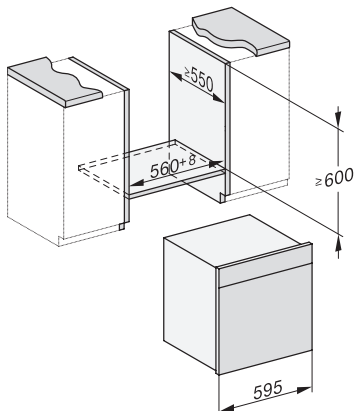

Steam generator power in kW	3.30
DirectWater plus	•
Drain filter	•
Safety	
Appliance cooling system and touch-cool front	•
Safety switch-off	•
System lock	•
Vapour cooling system	•
Sensor lock	•
Technical data	
Oven compartment volume in l	67
No. of shelf levels	4
Numbered shelf levels	•
Door hinge	Bottom
Oven light	BrilliantLight
Oven temperature regulation min. in °C	30
Oven temperature regulation max. in °C	230
Electronic steam oven temperature regulation min. in °C	40
Electronic steam oven temperature regulation max. in °C	100
Niche width min. in mm	560
Niche width max. in mm	568
Niche height min. in mm	590
Niche height max. in mm	595
Niche depth in mm	550
Appliance dimensions (W x H x D) in mm	595 x 596 x 567
Appliance width in mm	595
Appliance height in mm	596
Appliance depth in mm	567
Weight in kg	46.4
Total rated load in kW	3.45
Voltage in V	230
Frequency in Hz	50
Fuse rating in A	16
Number of phases	1
Mains cable with plug	•
Length of supply lead in m	2
Length of water inlet hose in m	2.0
Length of water drain hose in m	3.0
Replacing lamps	Service
Accessories included	
Universal tray with PerfectClean	1
Baking and roasting rack with PerfectClean	1
FlexiClip runners with PerfectClean	1
Removable side runners (pair)	1
No. of perforated stainless-steel cooking container	2
No. of solid stainless-steel cooking containers	1
HydroClean cleaning agent	1
Descaling tablets	2

ESW7x10, EVS7010, DGC7x6xHCPro, DGC7x6xHCXPro installation drawings

built-in DGC XXL, installation drawing

built-in DGC XXL build-under, installation drawing
Worktop overhang ≤ 29 mm

screw joint DGC XXL, installation drawing

DGC7x4x swivel range of the aperture, installation drawings

side view DGC XXL, installation drawings

Seitenansicht DGC XXL, installation drawing, GB, AU
22 mm glass, 23.3 mm stainless steel