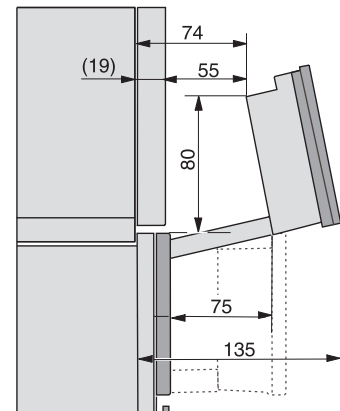

ESW7x10, EVS7010, DGC7x6xHCPro, DGC7x6xHCXPro installation drawings

built-in DGC XXL, installation drawing

built-in DGC XXL build-under, installation drawing
Worktop overhang ≤ 29 mm

screw joint DGC XXL, installation drawing

DGC7x4x swivel range of the aperture, installation drawings

side view DGC XXL, installation drawings

Seitenansicht DGC XXL, installation drawing, GB, AU
22 mm glass, 23.3 mm stainless steel