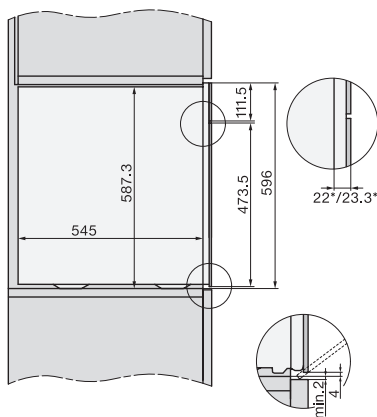

Steam generator power in kW	3.30
DirectWater plus	•
Drain filter	•
Safety	
Appliance cooling system and touch-cool front	•
Safety switch-off	•
System lock	•
Vapour cooling system	•
Sensor lock	•
Technical data	
Oven compartment volume in l	67
No. of shelf levels	4
Numbered shelf levels	•
Door hinge	Bottom
Oven light	BrilliantLight
Oven temperature regulation min. in °C	30
Oven temperature regulation max. in °C	230
Electronic steam oven temperature regulation min. in °C	40
Electronic steam oven temperature regulation max. in °C	100
Niche width min. in mm	560
Niche width max. in mm	568
Niche height min. in mm	590
Niche height max. in mm	595
Niche depth in mm	550
Appliance dimensions (W x H x D) in mm	595 x 596 x 567
Appliance width in mm	595
Appliance height in mm	596
Appliance depth in mm	567
Weight in kg	46.4
Total rated load in kW	3.45
Voltage in V	230
Frequency in Hz	50
Fuse rating in A	16
Number of phases	1
Mains cable with plug	•
Length of supply lead in m	2
Length of water inlet hose in m	2.0
Length of water drain hose in m	3.0
Replacing lamps	Service
Accessories included	
Universal tray with PerfectClean	1
Baking and roasting rack with PerfectClean	1
FlexiClip runners with PerfectClean	1
Removable side runners (pair)	1
No. of perforated stainless-steel cooking container	2
No. of solid stainless-steel cooking containers	1
HydroClean cleaning agent	1
Descaling tablets	2

ESW7x10, EVS7010, DGC7x6xHCPro, DGC7x6xHCXPro installation drawings

built-in DGC XXL, installation drawing

built-in DGC XXL build-under, installation drawing
Worktop overhang ≤ 29 mm

screw joint DGC XXL, installation drawing

DGC7x4x swivel range of the aperture, installation drawings

side view DGC XXL, installation drawings

Seitenansicht DGC XXL, installation drawing, GB, AU
22 mm glass, 23.3 mm stainless steel