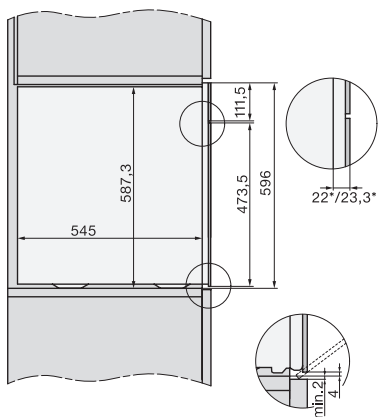

Steam generator power in kW	3.30
DirectWater plus	•
Drain filter	•
Safety	
Appliance cooling system and touch-cool front	•
Safety switch-off	•
System lock	•
Vapour cooling system	•
Sensor lock	•
Technical data	
Oven compartment volume in l	67
No. of shelf levels	4
Numbered shelf levels	•
Door hinge	Bottom
Oven light	BrilliantLight
Oven temperature regulation min. in °C	30
Oven temperature regulation max. in °C	230
Electronic steam oven temperature regulation min. in °C	40
Electronic steam oven temperature regulation max. in °C	100
Niche width min. in mm	560
Niche width max. in mm	568
Niche height min. in mm	590
Niche height max. in mm	595
Niche depth in mm	550
Appliance dimensions (W x H x D) in mm	595 x 596 x 567
Appliance width in mm	595
Appliance height in mm	596
Appliance depth in mm	567
Weight in kg	46.4
Total rated load in kW	3.45
Voltage in V	230
Frequency in Hz	50
Fuse rating in A	16
Number of phases	1
Mains cable with plug	•
Length of supply lead in m	2
Length of water inlet hose in m	2.0
Length of water drain hose in m	3.0
Replacing lamps	Service
Accessories included	
Universal tray with PerfectClean	1
Baking and roasting rack with PerfectClean	1
FlexiClip runners with PerfectClean	1
Removable side runners (pair)	1
No. of perforated stainless-steel cooking container	2
No. of solid stainless-steel cooking containers	1
HydroClean cleaning agent	1
Descaling tablets	2

ESW7x10, EVS7010, DGC7x6xHCPro, DGC7x6xHCXPro installation drawings

built-in DGC XXL, installation drawing

built-in DGC XXL build-under, installation drawing
Worktop overhang ≤ 29 mm

screw joint DGC XXL, installation drawing

DGC7x4x swivel range of the aperture, installation drawings

side view DGC XXL, installation drawings

Seitenansicht DGC XXL, installation drawing, GB, AU
22 mm glass, 23.3 mm stainless steel