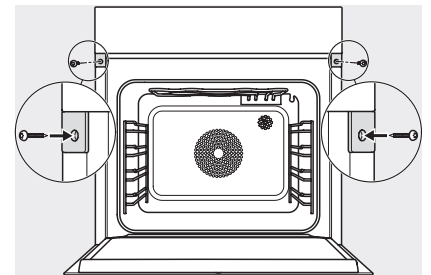

## DGC 7865 HC Pro

Combination steam oven with mains water and drain connection for steam cooking, baking, roasting with wireless food probe + HydroClean.

DG2840, DG7x40, DGC7x4x, DG7x6x, DGC7x6x, DGD7635, DGM7x4x, DO7, H28B/BP, H7x4xB/BM/BP, H7x6xB/BP, installation drawing

1) 400 mm, 2) 360 mm, 3) 47 mm, 4) 24 mm, 5) 32.5 mm

ESW7x20, DGC7x6xHCPro, DGC7x6xHCXPro installation drawings

ESW7x10, EVS7010, DGC7x6xHCPro, DGC7x6xHCXPro installation drawings

built-in DGC XXL, installation drawing

built-in DGC XXL build-under, installation drawing

Worktop overhang  $\leq 29$  mm

screw joint DGC XXL, installation drawing

DGC7x4x swivel range of the aperture, installation drawings

side view DGC XXL, installation drawings