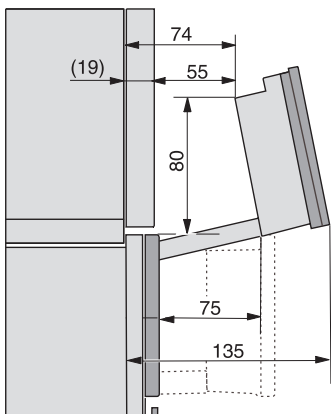

Steam generator power in kW	3.30
DirectWater plus	•
Drain filter	•
<b>Safety</b>	
Appliance cooling system and touch-cool front	•
Safety switch-off	•
System lock	•
Vapour cooling system	•
Sensor lock	•
<b>Technical data</b>	
Oven compartment volume in l	67
No. of shelf levels	4
Numbered shelf levels	•
Door hinge	Bottom
Oven light	BrilliantLight
Oven temperature regulation min. in °C	30
Oven temperature regulation max. in °C	230
Electronic steam oven temperature regulation min. in °C	40
Electronic steam oven temperature regulation max. in °C	100
Niche width min. in mm	560
Niche width max. in mm	568
Niche height min. in mm	590
Niche height max. in mm	595
Niche depth in mm	550
Appliance dimensions (W x H x D) in mm	595 x 596 x 567
Appliance width in mm	595
Appliance height in mm	596
Appliance depth in mm	567
Weight in kg	46.4
Total rated load in kW	3.45
Voltage in V	230
Frequency in Hz	50
Fuse rating in A	16
Number of phases	1
Mains cable with plug	•
Length of supply lead in m	2
Length of water inlet hose in m	2.0
Length of water drain hose in m	3.0
Replacing lamps	Service
<b>Accessories included</b>	
Universal tray with PerfectClean	1
Baking and roasting rack with PerfectClean	1
FlexiClip runners with PerfectClean	1
Removable side runners (pair)	1
No. of perforated stainless-steel cooking container	2
No. of solid stainless-steel cooking containers	1
HydroClean cleaning agent	1
Descaling tablets	2

1) 400 mm, 2) 360 mm, 3) 47 mm, 4) 24 mm, 5) 32.5 mm

ESW7x20, DGC7x6xHCPro, DGC7x6xHCXPro installation drawings

ESW7x10, EVS7010, DGC7x6xHCPro, DGC7x6xHCXPro installation drawings

built-in DGC XXL, installation drawing

built-in DGC XXL build-under, installation drawing

Worktop overhang  $\leq 29$  mm

screw joint DGC XXL, installation drawing

DGC7x4x swivel range of the aperture, installation drawings

side view DGC XXL, installation drawings

Seitenansicht DGC XXL, installation drawing, GB, AU  
22 mm glass, 23,3 mm stainless steel