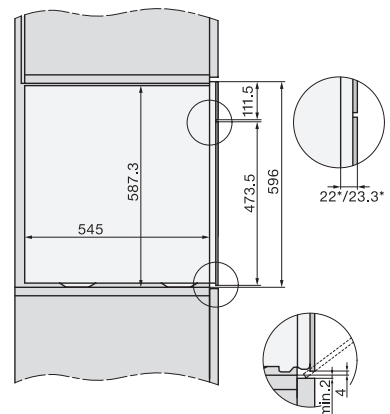

1) 400 mm, 2) 360 mm, 3) 47 mm, 4) 24 mm, 5) 32.5 mm

ESW7x20, DGC7x6xHCPro, DGC7x6xHCXPro installation drawings

ESW7x10, EVS7010, DGC7x6xHCPro, DGC7x6xHCXPro installation drawings

built-in DGC XXL, installation drawing

built-in DGC XXL build-under, installation drawing

Worktop overhang  $\leq 29$  mm

screw joint DGC XXL, installation drawing

DGC7x4x swivel range of the aperture, installation drawings

side view DGC XXL, installation drawings

Seitenansicht DGC XXL, installation drawing, GB, AU  
22 mm glass, 23,3 mm stainless steel