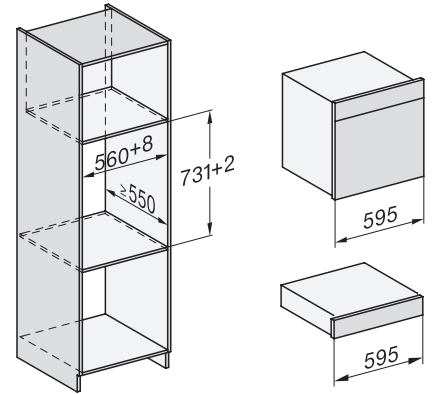

1) 400 mm, 2) 360 mm, 3) 47 mm, 4) 24 mm, 5) 32.5 mm

ESW7x20, DGC7x6xHCPro, DGC7x6xHCXPro installation drawings

ESW7x10, EVS7010, DGC7x6xHCPro, DGC7x6xHCXPro installation drawings

built-in DGC XXL, installation drawing

Seitenansicht DGC XXL, installation drawing, GB, AU  
22 mm glass, 23,3 mm stainless steel