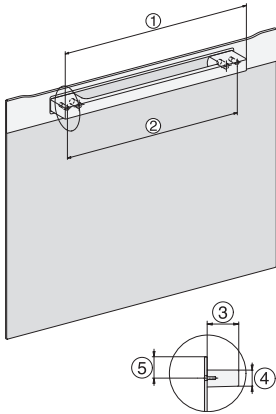

DGC 7865 HC Pro

Combination steam oven with mains water and drain connection for steam cooking, baking, roasting with wireless food probe + HydroClean.

DG2840, DG7x40, DGC7x4x, DG7x6x, DGC7x6x, DGD7635, DGM7x4x, DO7, H28B/BP, H7x4xB/BM/BP, H7x6xB/BP, installation drawing

1) 400 mm, 2) 360 mm, 3) 47 mm, 4) 24 mm, 5) 32.5 mm