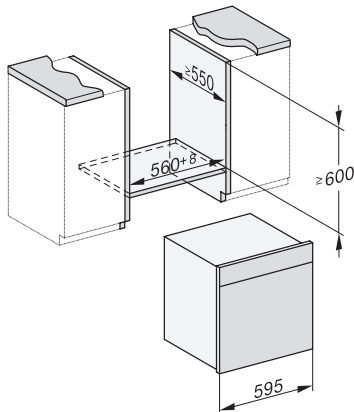

Steam generator power in kW	3.30
DirectWater plus	•
Drain filter	•
<b>Safety</b>	
Appliance cooling system and touch-cool front	•
Safety switch-off	•
System lock	•
Vapour cooling system	•
Sensor lock	•
<b>Technical data</b>	
Oven compartment volume in l	67
No. of shelf levels	4
Numbered shelf levels	•
Door hinge	Bottom
Oven light	BrilliantLight
Oven temperature regulation min. in °C	30
Oven temperature regulation max. in °C	230
Electronic steam oven temperature regulation min. in °C	40
Electronic steam oven temperature regulation max. in °C	100
Niche width min. in mm	560
Niche width max. in mm	568
Niche height min. in mm	590
Niche height max. in mm	595
Niche depth in mm	550
Appliance dimensions (W x H x D) in mm	595 x 596 x 567
Appliance width in mm	595
Appliance height in mm	596
Appliance depth in mm	567
Weight in kg	46.4
Total rated load in kW	3.45
Voltage in V	230
Frequency in Hz	50
Fuse rating in A	16
Number of phases	1
Mains cable with plug	•
Length of supply lead in m	2
Length of water inlet hose in m	2.0
Length of water drain hose in m	3.0
Replacing lamps	Service
<b>Accessories included</b>	
Universal tray with PerfectClean	1
Baking and roasting rack with PerfectClean	1
FlexiClip runners with PerfectClean	1
Removable side runners (pair)	1
No. of perforated stainless-steel cooking container	2
No. of solid stainless-steel cooking containers	1
HydroClean cleaning agent	1
Descaling tablets	2

1) 400 mm, 2) 360 mm, 3) 47 mm, 4) 24 mm, 5) 32.5 mm

ESW7x20, DGC7x6xHCPro, DGC7x6xHCXPro installation drawings

ESW7x10, EVS7010, DGC7x6xHCPro, DGC7x6xHCXPro installation drawings

built-in DGC XXL, installation drawing

built-in DGC XXL build-under, installation drawing

Worktop overhang  $\leq 29$  mm

screw joint DGC XXL, installation drawing

DGC7x4x swivel range of the aperture, installation drawings

side view DGC XXL, installation drawings

Seitenansicht DGC XXL, installation drawing, GB, AU  
22 mm glass, 23,3 mm stainless steel