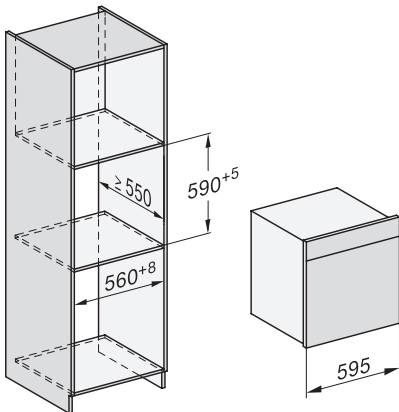

1) 400 mm, 2) 360 mm, 3) 47 mm, 4) 24 mm, 5) 32.5 mm

ESW7x20, DGC7x6xHCPro, DGC7x6xHCXPro installation drawings

ESW7x10, EVS7010, DGC7x6xHCPro, DGC7x6xHCXPro installation drawings

built-in DGC XXL, installation drawing

Seitenansicht DGC XXL, installation drawing, GB, AU  
22 mm glass, 23,3 mm stainless steel