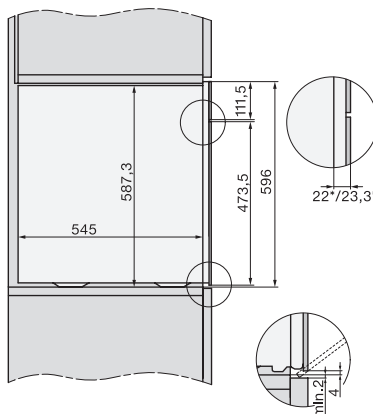

Steam generator power in kW	3.30
DirectWater plus	•
Drain filter	•
<b>Safety</b>	
Appliance cooling system and touch-cool front	•
Safety switch-off	•
System lock	•
Vapour cooling system	•
Sensor lock	•
<b>Technical data</b>	
Oven compartment volume in l	67
No. of shelf levels	4
Numbered shelf levels	•
Door hinge	Bottom
Oven light	BrilliantLight
Oven temperature regulation min. in °C	30
Oven temperature regulation max. in °C	230
Electronic steam oven temperature regulation min. in °C	40
Electronic steam oven temperature regulation max. in °C	100
Niche width min. in mm	560
Niche width max. in mm	568
Niche height min. in mm	590
Niche height max. in mm	595
Niche depth in mm	550
Appliance dimensions (W x H x D) in mm	595 x 596 x 567
Appliance width in mm	595
Appliance height in mm	596
Appliance depth in mm	567
Weight in kg	46.4
Total rated load in kW	3.45
Voltage in V	230
Frequency in Hz	50
Fuse rating in A	16
Number of phases	1
Mains cable with plug	•
Length of supply lead in m	2
Length of water inlet hose in m	2.0
Length of water drain hose in m	3.0
Replacing lamps	Service
<b>Accessories included</b>	
Universal tray with PerfectClean	1
Baking and roasting rack with PerfectClean	1
FlexiClip runners with PerfectClean	1
Removable side runners (pair)	1
No. of perforated stainless-steel cooking container	2
No. of solid stainless-steel cooking containers	1
HydroClean cleaning agent	1
Descaling tablets	2

1) 400 mm, 2) 360 mm, 3) 47 mm, 4) 24 mm, 5) 32.5 mm

ESW7x20, DGC7x6xHCPro, DGC7x6xHCXPro installation drawings

ESW7x10, EVS7010, DGC7x6xHCPro, DGC7x6xHCXPro installation drawings

built-in DGC XXL, installation drawing

built-in DGC XXL build-under, installation drawing

Worktop overhang  $\leq 29$  mm

screw joint DGC XXL, installation drawing

DGC7x4x swivel range of the aperture, installation drawings

side view DGC XXL, installation drawings

Seitenansicht DGC XXL, installation drawing, GB, AU  
22 mm glass, 23,3 mm stainless steel