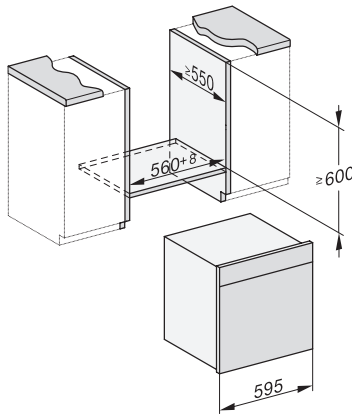

DirectWater plus	•
Drain filter	•
Safety	
Appliance cooling system and touch-cool front	•
Safety switch-off	•
System lock	•
Vapour cooling system	•
Sensor lock	•
Technical data	
Oven compartment volume in l	67
No. of shelf levels	4
Numbered shelf levels	•
Door hinge	Bottom
Oven light	BrilliantLight
Oven temperature regulation min. in °C	30
Oven temperature regulation max. in °C	230
Electronic steam oven temperature regulation min. in °C	40
Electronic steam oven temperature regulation max. in °C	100
Niche width min. in mm	560
Niche width max. in mm	568
Niche height min. in mm	590
Niche height max. in mm	595
Niche depth in mm	550
Appliance dimensions (W x H x D) in mm	595 x 596 x 567
Appliance width in mm	595
Appliance height in mm	596
Appliance depth in mm	567
Weight in kg	46.4
Total rated load in kW	3.45
Voltage in V	230
Frequency in Hz	50
Fuse rating in A	16
Number of phases	1
Mains cable with plug	•
Length of supply lead in m	2
Length of water inlet hose in m	2.0
Length of water drain hose in m	3.0
Replacing lamps	Service
Accessories included	
Universal tray with PerfectClean	1
Baking and roasting rack with PerfectClean	1
FlexiClip runners with PerfectClean	1
Removable side runners (pair)	1
No. of perforated stainless-steel cooking container	2
No. of solid stainless-steel cooking containers	1
HydroClean cleaning agent	1
Descaling tablets	2

1) 400 mm, 2) 360 mm, 3) 47 mm, 4) 27 mm, 5) 32.5 mm

ESW7x20, DGC7x6xHCPro, DGC7x6xHCXPro installation drawings

ESW7x10, EVS7010, DGC7x6xHCPro, DGC7x6xHCXPro installation drawings

built-in DGC XXL, installation drawing

built-in DGC XXL build-under, installation drawing

Worktop overhang ≤ 29 mm

screw joint DGC XXL, installation drawing

DGC7x4x swivel range of the aperture, installation drawings

side view DGC XXL, installation drawings

Seitenansicht DGC XXL, installation drawing, GB, AU
22 mm glass, 23,3 mm stainless steel