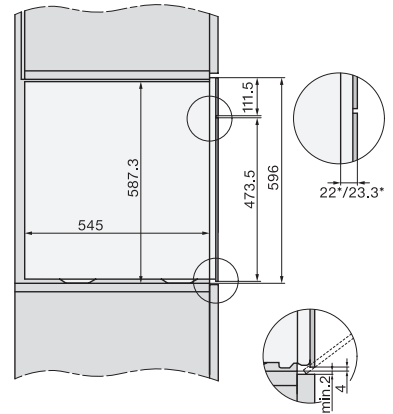

DirectWater plus	•
Drain filter	•
Safety	
Appliance cooling system and touch-cool front	•
Safety switch-off	•
System lock	•
Vapour cooling system	•
Sensor lock	•
Technical data	
Oven compartment volume in l	67
No. of shelf levels	4
Numbered shelf levels	•
Door hinge	Bottom
Oven light	BrilliantLight
Oven temperature regulation min. in °C	30
Oven temperature regulation max. in °C	230
Electronic steam oven temperature regulation min. in °C	40
Electronic steam oven temperature regulation max. in °C	100
Niche width min. in mm	560
Niche width max. in mm	568
Niche height min. in mm	590
Niche height max. in mm	595
Niche depth in mm	550
Appliance dimensions (W x H x D) in mm	595 x 596 x 567
Appliance width in mm	595
Appliance height in mm	596
Appliance depth in mm	567
Weight in kg	46.4
Total rated load in kW	3.45
Voltage in V	230
Frequency in Hz	50
Fuse rating in A	16
Number of phases	1
Mains cable with plug	•
Length of supply lead in m	2
Length of water inlet hose in m	2.0
Length of water drain hose in m	3.0
Replacing lamps	Service
Accessories included	
Universal tray with PerfectClean	1
Baking and roasting rack with PerfectClean	1
FlexiClip runners with PerfectClean	1
Removable side runners (pair)	1
No. of perforated stainless-steel cooking container	2
No. of solid stainless-steel cooking containers	1
HydroClean cleaning agent	1
Descaling tablets	2

1) 400 mm, 2) 360 mm, 3) 47 mm, 4) 27 mm, 5) 32.5 mm

ESW7x20, DGC7x6xHCPro, DGC7x6xHCXPro installation drawings

ESW7x10, EVS7010, DGC7x6xHCPro, DGC7x6xHCXPro installation drawings

built-in DGC XXL, installation drawing

built-in DGC XXL build-under, installation drawing

Worktop overhang ≤ 29 mm

screw joint DGC XXL, installation drawing

DGC7x4x swivel range of the aperture, installation drawings

side view DGC XXL, installation drawings

Seitenansicht DGC XXL, installation drawing, GB, AU
22 mm glass, 23,3 mm stainless steel