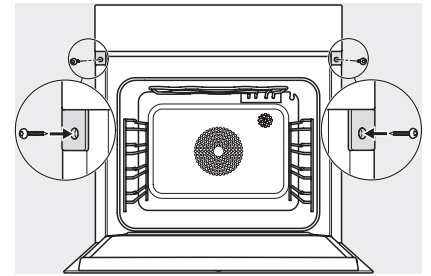

DGC 7865 HC Pro

Combination steam oven with mains water and drain connection for steam cooking, baking, roasting with wireless food probe + HydroClean.

DG7x40, DGC7x4x, DGC7x6x, DG7635, DGM7x4x, DO7, H2860B/BP, H7240BM, H7x40BM, H7x4xB/BP, H7x6xB/BP, installation drawings

1) 400 mm, 2) 360 mm, 3) 47 mm, 4) 27 mm, 5) 32.5 mm

ESW7x20, DGC7x6xHCPro, DGC7x6xHCXPro installation drawings

ESW7x10, EVS7010, DGC7x6xHCPro, DGC7x6xHCXPro installation drawings

built-in DGC XXL, installation drawing

built-in DGC XXL build-under, installation drawing

Worktop overhang ≤ 29 mm

screw joint DGC XXL, installation drawing

DGC7x4x swivel range of the aperture, installation drawings

side view DGC XXL, installation drawings