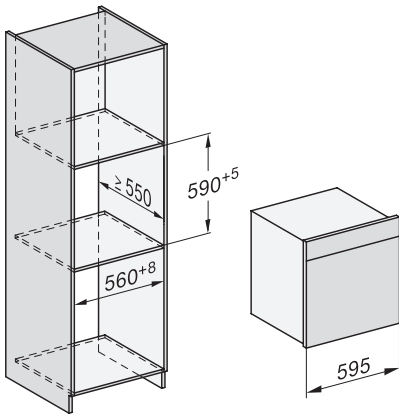

1) 400 mm, 2) 360 mm, 3) 47 mm, 4) 27 mm, 5) 32.5 mm

ESW7x20, DGC7x6xHCPro, DGC7x6xHCXPro installation drawings

ESW7x10, EVS7010, DGC7x6xHCPro, DGC7x6xHCXPro installation drawings

built-in DGC XXL, installation drawing

Seitenansicht DGC XXL, installation drawing, GB, AU
22 mm glass, 23,3 mm stainless steel