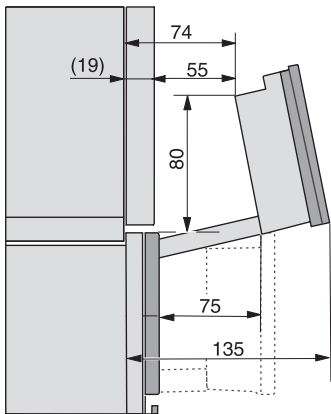

DirectWater plus	•
Drain filter	•
Safety	
Appliance cooling system and touch-cool front	•
Safety switch-off	•
System lock	•
Vapour cooling system	•
Sensor lock	•
Technical data	
Oven compartment volume in l	67
No. of shelf levels	4
Numbered shelf levels	•
Door hinge	Bottom
Oven light	BrilliantLight
Oven temperature regulation min. in °C	30
Oven temperature regulation max. in °C	230
Electronic steam oven temperature regulation min. in °C	40
Electronic steam oven temperature regulation max. in °C	100
Niche width min. in mm	560
Niche width max. in mm	568
Niche height min. in mm	590
Niche height max. in mm	595
Niche depth in mm	550
Appliance dimensions (W x H x D) in mm	595 x 596 x 567
Appliance width in mm	595
Appliance height in mm	596
Appliance depth in mm	567
Weight in kg	46.4
Total rated load in kW	3.45
Voltage in V	230
Frequency in Hz	50
Fuse rating in A	16
Number of phases	1
Mains cable with plug	•
Length of supply lead in m	2
Length of water inlet hose in m	2.0
Length of water drain hose in m	3.0
Replacing lamps	Service
Accessories included	
Universal tray with PerfectClean	1
Baking and roasting rack with PerfectClean	1
FlexiClip runners with PerfectClean	1
Removable side runners (pair)	1
No. of perforated stainless-steel cooking container	2
No. of solid stainless-steel cooking containers	1
HydroClean cleaning agent	1
Descaling tablets	2

1) 400 mm, 2) 360 mm, 3) 47 mm, 4) 27 mm, 5) 32.5 mm

ESW7x20, DGC7x6xHCPro, DGC7x6xHCXPro installation drawings

ESW7x10, EVS7010, DGC7x6xHCPro, DGC7x6xHCXPro installation drawings

built-in DGC XXL, installation drawing

built-in DGC XXL build-under, installation drawing

Worktop overhang ≤ 29 mm

screw joint DGC XXL, installation drawing

DGC7x4x swivel range of the aperture, installation drawings

side view DGC XXL, installation drawings

Seitenansicht DGC XXL, installation drawing, GB, AU
22 mm glass, 23,3 mm stainless steel