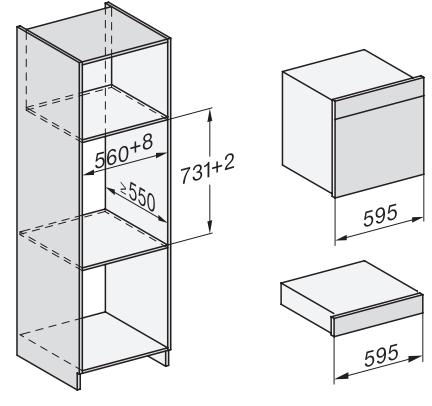

1) 400 mm, 2) 360 mm, 3) 47 mm, 4) 27 mm, 5) 32.5 mm

ESW7x20, DGC7x6xHCPro, DGC7x6xHCXPro installation drawings

ESW7x10, EVS7010, DGC7x6xHCPro, DGC7x6xHCXPro installation drawings

built-in DGC XXL, installation drawing

built-in DGC XXL build-under, installation drawing

Worktop overhang ≤ 29 mm

screw joint DGC XXL, installation drawing

DGC7x4x swivel range of the aperture, installation drawings

side view DGC XXL, installation drawings

Seitenansicht DGC XXL, installation drawing, GB, AU
22 mm glass, 23,3 mm stainless steel