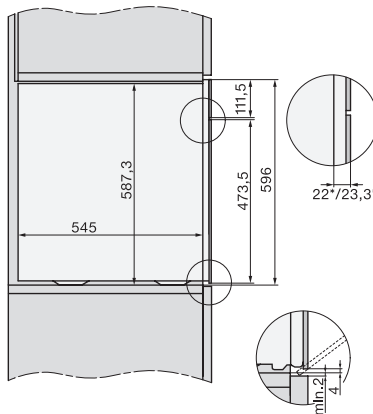

DirectWater plus	•
Drain filter	•
Safety	
Appliance cooling system and touch-cool front	•
Safety switch-off	•
System lock	•
Vapour cooling system	•
Sensor lock	•
Technical data	
Oven compartment volume in l	67
No. of shelf levels	4
Numbered shelf levels	•
Door hinge	Bottom
Oven light	BrilliantLight
Oven temperature regulation min. in °C	30
Oven temperature regulation max. in °C	230
Electronic steam oven temperature regulation min. in °C	40
Electronic steam oven temperature regulation max. in °C	100
Niche width min. in mm	560
Niche width max. in mm	568
Niche height min. in mm	590
Niche height max. in mm	595
Niche depth in mm	550
Appliance dimensions (W x H x D) in mm	595 x 596 x 567
Appliance width in mm	595
Appliance height in mm	596
Appliance depth in mm	567
Weight in kg	46.4
Total rated load in kW	3.45
Voltage in V	230
Frequency in Hz	50
Fuse rating in A	16
Number of phases	1
Mains cable with plug	•
Length of supply lead in m	2
Length of water inlet hose in m	2.0
Length of water drain hose in m	3.0
Replacing lamps	Service
Accessories included	
Universal tray with PerfectClean	1
Baking and roasting rack with PerfectClean	1
FlexiClip runners with PerfectClean	1
Removable side runners (pair)	1
No. of perforated stainless-steel cooking container	2
No. of solid stainless-steel cooking containers	1
HydroClean cleaning agent	1
Descaling tablets	2

1) 400 mm, 2) 360 mm, 3) 47 mm, 4) 27 mm, 5) 32.5 mm

ESW7x20, DGC7x6xHCPro, DGC7x6xHCXPro installation drawings

ESW7x10, EVS7010, DGC7x6xHCPro, DGC7x6xHCXPro installation drawings

built-in DGC XXL, installation drawing

built-in DGC XXL build-under, installation drawing

Worktop overhang ≤ 29 mm

screw joint DGC XXL, installation drawing

DGC7x4x swivel range of the aperture, installation drawings

side view DGC XXL, installation drawings

Seitenansicht DGC XXL, installation drawing, GB, AU
22 mm glass, 23,3 mm stainless steel