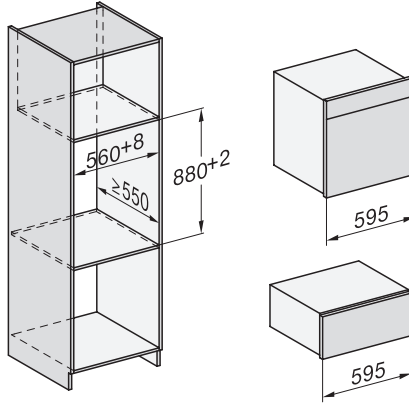

1) 400 mm, 2) 360 mm, 3) 47 mm, 4) 27 mm, 5) 32.5 mm

ESW7x20, DGC7x6xHCPro, DGC7x6xHCXPro installation drawings

ESW7x10, EVS7010, DGC7x6xHCPro, DGC7x6xHCXPro installation drawings

built-in DGC XXL, installation drawing

Seitenansicht DGC XXL, installation drawing, GB, AU
22 mm glass, 23,3 mm stainless steel