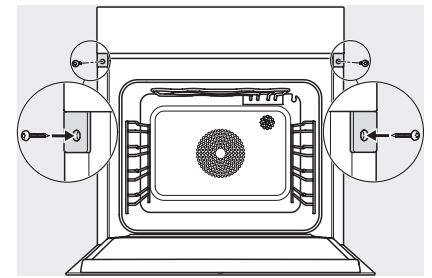

## DGC 7865 HC Pro

Combination steam oven with mains water and drain connection for steam cooking, baking, roasting with wireless food probe + HydroClean.

DG7x40, DGC7x4x, DGC7x6x, DG7635, DGM7x4x, DO7, H2860B/BP, H7240BM, H7x40BM, H7x4xB/BP, H7x6xB/BP, installation drawings

1) 400 mm, 2) 360 mm, 3) 47 mm, 4) 27 mm, 5) 32.5 mm

ESW7x20, DGC7x6xHCPro, DGC7x6xHCXPro installation drawings

ESW7x10, EVS7010, DGC7x6xHCPro, DGC7x6xHCXPro installation drawings

built-in DGC XXL, installation drawing

built-in DGC XXL build-under, installation drawing  
Worktop overhang  $\leq 29$  mm

screw joint DGC XXL, installation drawing

DGC7x4x swivel range of the aperture, installation drawings

side view DGC XXL, installation drawings