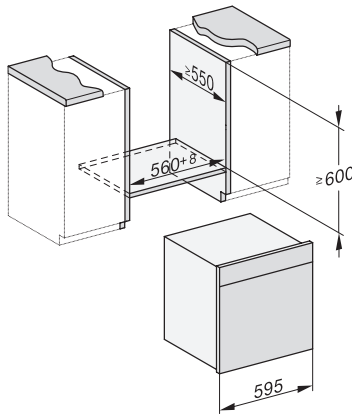

1) 400 mm, 2) 360 mm, 3) 47 mm, 4) 27 mm, 5) 32.5 mm

ESW7x20, DGC7x6xHCPro, DGC7x6xHCXPro installation drawings

ESW7x10, EVS7010, DGC7x6xHCPro, DGC7x6xHCXPro installation drawings

built-in DGC XXL, installation drawing

built-in DGC XXL build-under, installation drawing  
Worktop overhang  $\leq 29$  mm

screw joint DGC XXL, installation drawing

DGC7x4x swivel range of the aperture, installation drawings

side view DGC XXL, installation drawings

Seitenansicht DGC XXL, installation drawing, GB, AU  
22 mm glass, 23,3 mm stainless steel