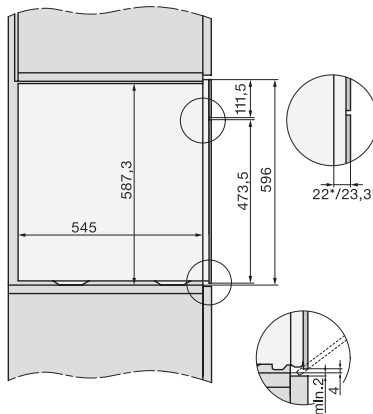

DirectWater plus	•
Drain filter	•
<b>Safety</b>	
Appliance cooling system and touch-cool front	•
Safety switch-off	•
System lock	•
Vapour cooling system	•
Sensor lock	•
<b>Technical data</b>	
Oven compartment volume in l	67
No. of shelf levels	4
Numbered shelf levels	•
Door hinge	Bottom
Oven light	BrilliantLight
Oven temperature regulation min. in °C	30
Oven temperature regulation max. in °C	230
Electronic steam oven temperature regulation min. in °C	40
Electronic steam oven temperature regulation max. in °C	100
Niche width min. in mm	560
Niche width max. in mm	568
Niche height min. in mm	590
Niche height max. in mm	595
Niche depth in mm	550
Appliance dimensions (W x H x D) in mm	595 x 596 x 567
Appliance width in mm	595
Appliance height in mm	596
Appliance depth in mm	567
Weight in kg	46.4
Total rated load in kW	3.45
Voltage in V	230
Frequency in Hz	50
Fuse rating in A	16
Number of phases	1
Mains cable with plug	•
Length of supply lead in m	2
Length of water inlet hose in m	2.0
Length of water drain hose in m	3.0
Replacing lamps	Service
<b>Accessories included</b>	
Universal tray with PerfectClean	1
Baking and roasting rack with PerfectClean	1
FlexiClip runners with PerfectClean	1
Removable side runners (pair)	1
No. of perforated stainless-steel cooking container	2
No. of solid stainless-steel cooking containers	1
HydroClean cleaning agent	1
Descaling tablets	2

1) 400 mm, 2) 360 mm, 3) 47 mm, 4) 27 mm, 5) 32.5 mm

ESW7x20, DGC7x6xHCPro, DGC7x6xHCXPro installation drawings

ESW7x10, EVS7010, DGC7x6xHCPro, DGC7x6xHCXPro installation drawings

built-in DGC XXL, installation drawing

built-in DGC XXL build-under, installation drawing  
Worktop overhang  $\leq 29$  mm

screw joint DGC XXL, installation drawing

DGC7x4x swivel range of the aperture, installation drawings

side view DGC XXL, installation drawings

Seitenansicht DGC XXL, installation drawing, GB, AU  
22 mm glass, 23,3 mm stainless steel