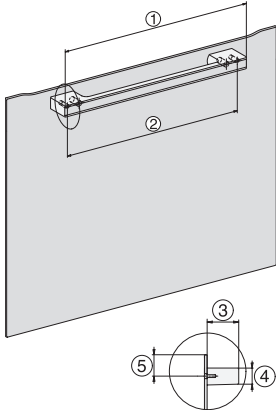

DGC 7865 HC Pro

Combination steam oven with mains water and drain connection for steam cooking, baking, roasting with wireless food probe + HydroClean.

DG7x40, DGC7x4x, DGC7x6x, DG7635, DGM7x4x, DO7, H2860B/BP, H7240BM, H7x40BM, H7x4xB/BP, H7x6xB/BP, installation drawings

1) 400 mm, 2) 360 mm, 3) 47 mm, 4) 27 mm, 5) 32.5 mm