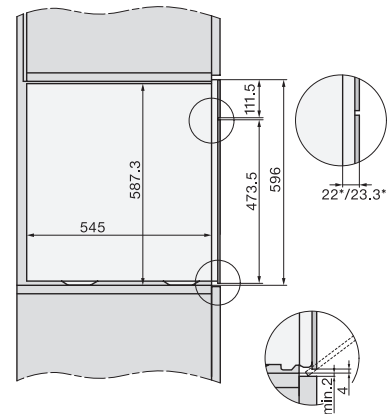

DirectWater plus	•
Drain filter	•
<b>Safety</b>	
Appliance cooling system and touch-cool front	•
Safety switch-off	•
System lock	•
Vapour cooling system	•
Sensor lock	•
<b>Technical data</b>	
Oven compartment volume in l	67
No. of shelf levels	4
Numbered shelf levels	•
Door hinge	Bottom
Oven light	BrilliantLight
Oven temperature regulation min. in °C	30
Oven temperature regulation max. in °C	230
Electronic steam oven temperature regulation min. in °C	40
Electronic steam oven temperature regulation max. in °C	100
Niche width min. in mm	560
Niche width max. in mm	568
Niche height min. in mm	590
Niche height max. in mm	595
Niche depth in mm	550
Appliance dimensions (W x H x D) in mm	595 x 596 x 567
Appliance width in mm	595
Appliance height in mm	596
Appliance depth in mm	567
Weight in kg	46.4
Total rated load in kW	3.45
Voltage in V	230
Frequency in Hz	50
Fuse rating in A	16
Number of phases	1
Mains cable with plug	•
Length of supply lead in m	2
Length of water inlet hose in m	2.0
Length of water drain hose in m	3.0
Replacing lamps	Service
<b>Accessories included</b>	
Universal tray with PerfectClean	1
Baking and roasting rack with PerfectClean	1
FlexiClip runners with PerfectClean	1
Removable side runners (pair)	1
No. of perforated stainless-steel cooking container	2
No. of solid stainless-steel cooking containers	1
HydroClean cleaning agent	1
Descaling tablets	2

1) 400 mm, 2) 360 mm, 3) 47 mm, 4) 27 mm, 5) 32.5 mm

ESW7x20, DGC7x6xHCPro, DGC7x6xHCXPro installation drawings

ESW7x10, EVS7010, DGC7x6xHCPro, DGC7x6xHCXPro installation drawings

built-in DGC XXL, installation drawing

built-in DGC XXL build-under, installation drawing  
Worktop overhang  $\leq 29$  mm

screw joint DGC XXL, installation drawing

DGC7x4x swivel range of the aperture, installation drawings

side view DGC XXL, installation drawings

Seitenansicht DGC XXL, installation drawing, GB, AU  
22 mm glass, 23,3 mm stainless steel