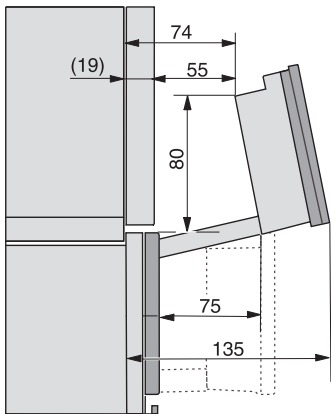

DirectWater plus	•
Drain filter	•
<b>Safety</b>	
Appliance cooling system and touch-cool front	•
Safety switch-off	•
System lock	•
Vapour cooling system	•
Sensor lock	•
<b>Technical data</b>	
Oven compartment volume in l	67
No. of shelf levels	4
Numbered shelf levels	•
Door hinge	Bottom
Oven light	BrilliantLight
Oven temperature regulation min. in °C	30
Oven temperature regulation max. in °C	230
Electronic steam oven temperature regulation min. in °C	40
Electronic steam oven temperature regulation max. in °C	100
Niche width min. in mm	560
Niche width max. in mm	568
Niche height min. in mm	590
Niche height max. in mm	595
Niche depth in mm	550
Appliance dimensions (W x H x D) in mm	595 x 596 x 567
Appliance width in mm	595
Appliance height in mm	596
Appliance depth in mm	567
Weight in kg	46.4
Total rated load in kW	3.45
Voltage in V	230
Frequency in Hz	50
Fuse rating in A	16
Number of phases	1
Mains cable with plug	•
Length of supply lead in m	2
Length of water inlet hose in m	2.0
Length of water drain hose in m	3.0
Replacing lamps	Service
<b>Accessories included</b>	
Universal tray with PerfectClean	1
Baking and roasting rack with PerfectClean	1
FlexiClip runners with PerfectClean	1
Removable side runners (pair)	1
No. of perforated stainless-steel cooking container	2
No. of solid stainless-steel cooking containers	1
HydroClean cleaning agent	1
Descaling tablets	2

1) 400 mm, 2) 360 mm, 3) 47 mm, 4) 27 mm, 5) 32.5 mm

ESW7x20, DGC7x6xHCPro, DGC7x6xHCXPro installation drawings

ESW7x10, EVS7010, DGC7x6xHCPro, DGC7x6xHCXPro installation drawings

built-in DGC XXL, installation drawing

built-in DGC XXL build-under, installation drawing  
Worktop overhang  $\leq 29$  mm

screw joint DGC XXL, installation drawing

DGC7x4x swivel range of the aperture, installation drawings

side view DGC XXL, installation drawings

Seitenansicht DGC XXL, installation drawing, GB, AU  
22 mm glass, 23,3 mm stainless steel