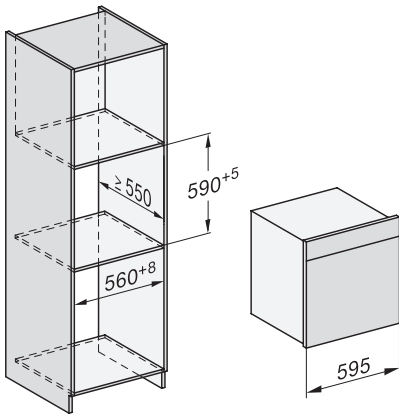

1) 400 mm, 2) 360 mm, 3) 47 mm, 4) 27 mm, 5) 32.5 mm

ESW7x20, DGC7x6xHCPro, DGC7x6xHCXPro installation drawings

ESW7x10, EVS7010, DGC7x6xHCPro, DGC7x6xHCXPro installation drawings

built-in DGC XXL, installation drawing

Seitenansicht DGC XXL, installation drawing, GB, AU  
22 mm glass, 23,3 mm stainless steel