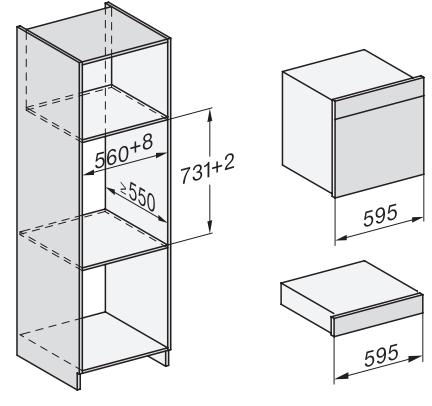

1) 400 mm, 2) 360 mm, 3) 47 mm, 4) 27 mm, 5) 32.5 mm

ESW7x20, DGC7x6xHCPro, DGC7x6xHCXPro installation drawings

ESW7x10, EVS7010, DGC7x6xHCPro, DGC7x6xHCXPro installation drawings

built-in DGC XXL, installation drawing

built-in DGC XXL build-under, installation drawing  
Worktop overhang  $\leq 29$  mm

screw joint DGC XXL, installation drawing

DGC7x4x swivel range of the aperture, installation drawings

side view DGC XXL, installation drawings

Seitenansicht DGC XXL, installation drawing, GB, AU  
22 mm glass, 23,3 mm stainless steel