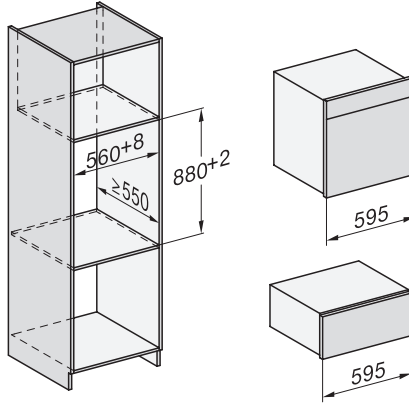

1) 400 mm, 2) 360 mm, 3) 47 mm, 4) 27 mm, 5) 32.5 mm

ESW7x20, DGC7x6xHCPro, DGC7x6xHCXPro installation drawings

ESW7x10, EVS7010, DGC7x6xHCPro, DGC7x6xHCXPro installation drawings

built-in DGC XXL, installation drawing

Seitenansicht DGC XXL, installation drawing, GB, AU  
22 mm glass, 23,3 mm stainless steel