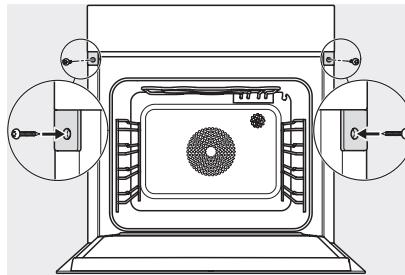

Steam techn./water supply	
DualSteam	•
Steam generator power in kW	3.30
Fresh water container volume in l	1.4
Fresh water container behind motorised control panel	•
Condensate container behind motorised lift-up control panel with SoftClose	•
Drain filter	•
Safety	
Appliance cooling system and touch-cool front	•
Safety switch-off	•
System lock	•
Vapour cooling system	•
Sensor lock	•
Technical data	
Oven compartment volume in l	67
No. of shelf levels	4
Numbered shelf levels	•
Door hinge	Bottom
Oven light	BrilliantLight
Oven temperature regulation min. in °C	30
Oven temperature regulation max. in °C	230
Electronic steam oven temperature regulation min. in °C	40
Electronic steam oven temperature regulation max. in °C	100
Niche width min. in mm	560
Niche width max. in mm	568
Niche height min. in mm	590
Niche height max. in mm	595
Niche depth in mm	550
Weight in kg	46.4
Total rated load in kW	3.45
Voltage in V	230
Frequency in Hz	50
Fuse rating in A	16
Number of phases	1
Mains cable with plug	•
Length of supply lead in m	2
Replacing lamps	Service
Accessories included	
Universal tray with PerfectClean HUBB 71	1
Baking and roasting rack with PerfectClean HBBR 71	1
PerfectClean FlexiClip runners HFC 71 (pair)	1
Wireless food probe	1
Removable side runners (pair)	1
Perforated stainless-steel cooking containers	2
Solid stainless steel cooking containers	1
HydroClean cleaning agent	1
Descaling tablets	2

DGC 7860 HCX Pro

Handleless combination steam oven

for steam cooking, baking, roasting with wireless food probe + HydroClean.

Installation DGC XXL, ESW7x20 installation drawings

ESW7x10, EVS7010, DGC7x6xHCPro, DGC7x6xHCXPro installation drawings

built-in DGC XXL, installation drawing

built-in DGC XXL build-under, installation drawing
Worktop overhang ≤ 29 mm

screw joint DGC XXL, installation drawing

DGC7x4x swivel range of the aperture, installation drawings