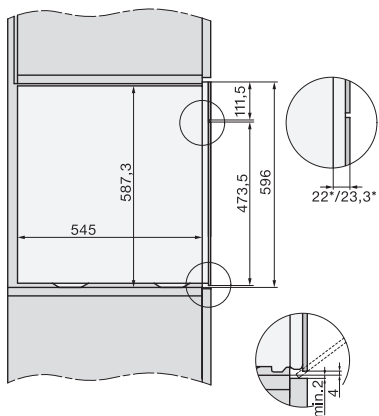

built-in DGC XXL, installation drawing

built-in DGC XXL build-under, installation drawing
Worktop overhang ≤ 29 mm

screw joint DGC XXL, installation drawing

DGC7x4x swivel range of the aperture, installation drawings

side view DGC XXL, installation drawings

Seitenansicht DGC XXL, installation drawing, GB, AU
22 mm glass, 23,3 mm stainless steel