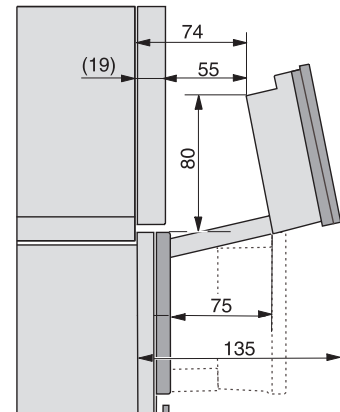

DGC 7860 HCX Pro

Handleless combination steam oven

for steam cooking, baking, roasting with wireless food probe + HydroClean.

Installation DGC XXL, ESW7x20 installation drawings

ESW7x10, EVS7010, DGC7x6xHCPro, DGC7x6xHCXPro installation drawings

built-in DGC XXL, installation drawing

built-in DGC XXL build-under, installation drawing
Worktop overhang ≤ 29 mm

screw joint DGC XXL, installation drawing

DGC7x4x swivel range of the aperture, installation drawings

side view DGC XXL, installation drawings

Seitenansicht DGC XXL, installation drawing, GB, AU
22 mm glass, 23,3 mm stainless steel