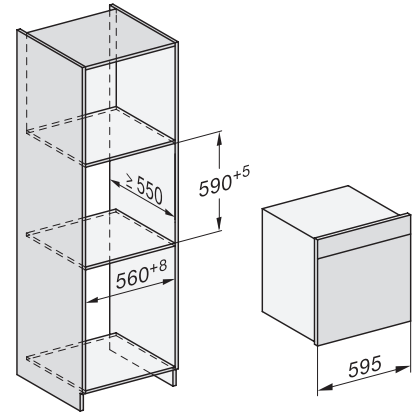

built-in DGC XXL, installation drawing

built-in DGC XXL build-under, installation drawing
Worktop overhang ≤ 29 mm

screw joint DGC XXL, installation drawing

DGC7x4x swivel range of the aperture, installation drawings

side view DGC XXL, installation drawings

Seitenansicht DGC XXL, installation drawing, GB, AU
22 mm glass, 23,3 mm stainless steel