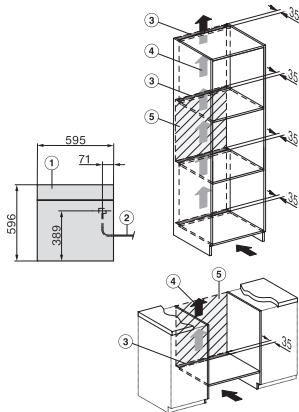

DGC 7860 HCX Pro

Handleless combination steam oven

for steam cooking, baking, roasting with wireless food probe + HydroClean.

ESW7x20, DGC7x6xHCPro, DGC7x6xHCXPro installation drawings

ESW7x10, EVS7010, DGC7x6xHCPro, DGC7x6xHCXPro installation drawings

built-in DGC XXL, installation drawing

DGC7x60 connections and ventilation 60cm, installation drawing

- 1) Front view, 2) Mains connection cable, L=2.000 mm, 3) Ventilation cut min. 180 cm², 4) Ventilation and deaeration, 5) No connection in this area

built-in DGC XXL build-under, installation drawing
Worktop overhang ≤ 29 mm

screw joint DGC XXL, installation drawing

DGC7x4x swivel range of the aperture, installation drawings

side view DGC XXL, installation drawings

Seitenansicht DGC XXL, installation drawing, GB, AU
22 mm glass, 23,3 mm stainless steel