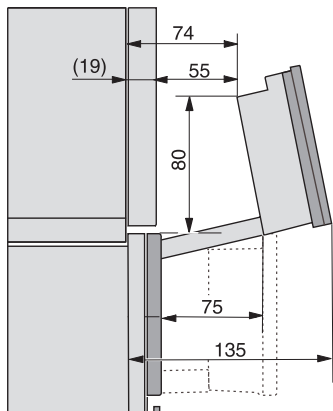

built-in DGC XXL, installation drawing

DGC7x60 connections and ventilation 60cm, installation drawing

- 1) Front view, 2) Mains connection cable, L=2.000 mm, 3) Ventilation cut min. 180 cm², 4) Ventilation and deaeration, 5) No connection in this area

built-in DGC XXL build-under, installation drawing
Worktop overhang ≤ 29 mm

screw joint DGC XXL, installation drawing

DGC7x4x swivel range of the aperture, installation drawings

side view DGC XXL, installation drawings

Seitenansicht DGC XXL, installation drawing, GB, AU
22 mm glass, 23,3 mm stainless steel