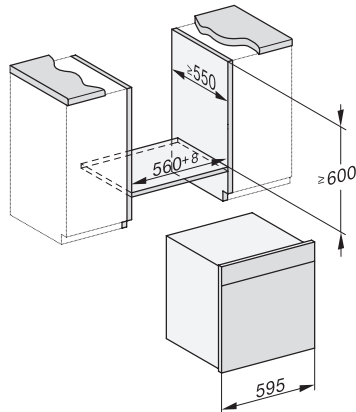

DGC 7860 HCX Pro

Handleless combination steam oven

for steam cooking, baking, roasting with wireless food probe + HydroClean.

ESW7x20, DGC7x6xHCPro, DGC7x6xHCXPro installation drawings

ESW7x10, EVS7010, DGC7x6xHCPro, DGC7x6xHCXPro installation drawings

built-in DGC XXL, installation drawing

DGC7x60 connections and ventilation 60cm, installation drawing

- 1) Front view, 2) Mains connection cable, L=2.000 mm, 3) Ventilation cut min. 180 cm², 4) Ventilation and deaeration, 5) No connection in this area

built-in DGC XXL build-under, installation drawing
Worktop overhang ≤ 29 mm

screw joint DGC XXL, installation drawing

DGC7x4x swivel range of the aperture, installation drawings

side view DGC XXL, installation drawings

Seitenansicht DGC XXL, installation drawing, GB, AU
22 mm glass, 23,3 mm stainless steel