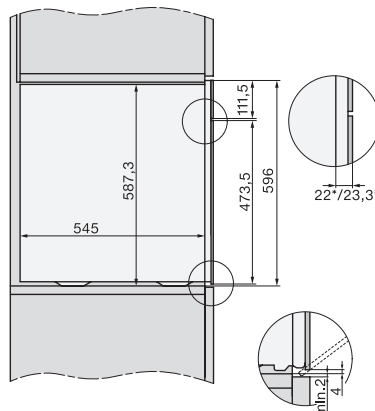

built-in DGC XXL, installation drawing

DGC7x60 connections and ventilation 60cm, installation drawing

- 1) Front view, 2) Mains connection cable, L=2.000 mm, 3) Ventilation cut min. 180 cm², 4) Ventilation and deaeration, 5) No connection in this area

built-in DGC XXL build-under, installation drawing
Worktop overhang ≤ 29 mm

screw joint DGC XXL, installation drawing

DGC7x4x swivel range of the aperture, installation drawings

side view DGC XXL, installation drawings

Seitenansicht DGC XXL, installation drawing, GB, AU
22 mm glass, 23,3 mm stainless steel