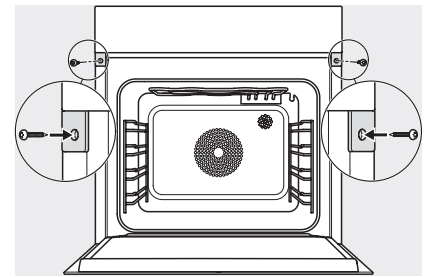

DGC 7860 HCX Pro

Handleless combination steam oven

for steam cooking, baking, roasting with wireless food probe + HydroClean.

ESW7x20, DGC7x6xHCPro, DGC7x6xHCXPro installation drawings

ESW7x10, EVS7010, DGC7x6xHCPro, DGC7x6xHCXPro installation drawings

built-in DGC XXL, installation drawing

DGC7x60 connections and ventilation 60cm, installation drawing

- 1) Front view, 2) Mains connection cable, L=2.000 mm, 3) Ventilation cut min. 180 cm², 4) Ventilation and deaeration, 5) No connection in this area

built-in DGC XXL build-under, installation drawing
Worktop overhang ≤ 29 mm

screw joint DGC XXL, installation drawing

DGC7x4x swivel range of the aperture, installation drawings

side view DGC XXL, installation drawings