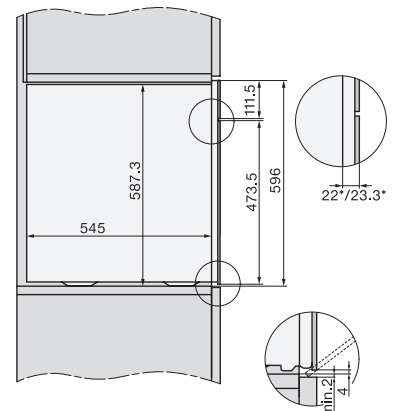

built-in DGC XXL, installation drawing

DGC7x60 connections and ventilation 60cm, installation drawing

- 1) Front view, 2) Mains connection cable, L=2.000 mm, 3) Ventilation cut min. 180 cm², 4) Ventilation and deaeration, 5) No connection in this area

built-in DGC XXL build-under, installation drawing
Worktop overhang ≤ 29 mm

screw joint DGC XXL, installation drawing

DGC7x4x swivel range of the aperture, installation drawings

side view DGC XXL, installation drawings

Seitenansicht DGC XXL, installation drawing, GB, AU
22 mm glass, 23,3 mm stainless steel