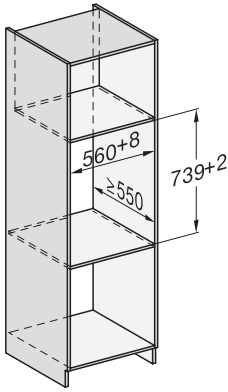

DGC 7840 HCX Pro

Handleless compact combination steam oven

for steam cooking, baking, roasting with wireless food probe + HydroClean.

ESW7x20, DGC7x4xHCPro, DGC7x4xHCXPro installation drawings