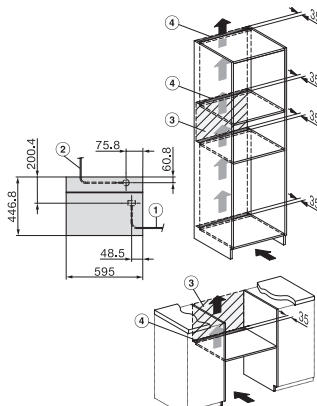

built-in DG DGM DGC XL build-under, installation drawing

DGC7x4x built-in tall cabinet, installation drawing

DGC7x4x swivel range of the aperture, installation drawings

screw joint DGC XL, installation drawing

side view DGC XL, installation drawing, GB, AU  
22 mm glass, 23,3 mm stainless steel

installation DGC XL, installation drawing, GB, AU

- 1) Front view, 2) Mains connection cable, L=2,000 mm,
- 3) ventilation cut-out min. 180 cm<sup>2</sup>, 4) no connection in this area