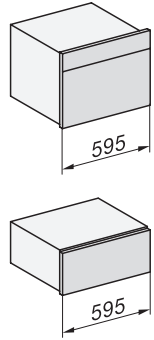

ESW7x20, DGC7x4xHCPro, DGC7x4xHCXPro installation drawings