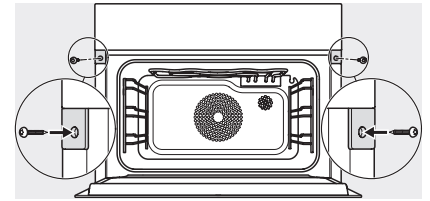

screw joint DGC XL, installation drawing