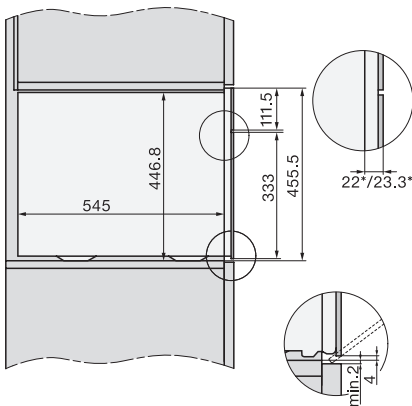

Steam generator power in kW	3.30
Fresh water container volume in l	1.4
Fresh water container behind motorised control panel	•
Condensate container behind motorised lift-up control panel with SoftClose	•
Drain filter	•
<b>Safety</b>	
Appliance cooling system and touch-cool front	•
Safety switch-off	•
System lock	•
Vapour cooling system	•
Sensor lock	•
<b>Technical data</b>	
Oven compartment volume in l	47
No. of shelf levels	3
Numbered shelf levels	•
Door hinge	Bottom
Oven light	BrilliantLight
Oven temperature regulation min. in °C	30
Oven temperature regulation max. in °C	230
Electronic steam oven temperature regulation min. in °C	40
Electronic steam oven temperature regulation max. in °C	100
Niche width min. in mm	560
Niche width max. in mm	568
Niche height min. in mm	450
Niche height max. in mm	452
Niche depth in mm	550
Appliance dimensions (W x H x D) in mm	595 x 456 x 569
Appliance width in mm	595
Appliance height in mm	455.5
Appliance depth in mm	568.5
Weight in kg	40.2
Total rated load in kW	3.40
Voltage in V	230
Frequency in Hz	50
Fuse rating in A	16
Number of phases	1
Mains cable with plug	•
Length of supply lead in m	2
Replacing lamps	Service
<b>Accessories included</b>	
Universal tray with PerfectClean	1
Baking and roasting rack with PerfectClean	1
FlexiClip runners with PerfectClean	1
Removable side runners (pair)	1
No. of perforated stainless-steel cooking container	2
No. of solid stainless-steel cooking containers	1
HydroClean cleaning agent	1
Descaling tablets	2

built-in DG DGM DGC XL build-under, installation drawing

DGC7x4x built-in tall cabinet, installation drawing

DGC7x4x swivel range of the aperture, installation drawings

screw joint DGC XL, installation drawing

side view DGC XL, installation drawing, GB, AU  
22 mm glass, 23,3 mm stainless steel

installation DGC XL, installation drawing, GB, AU

- 1) Front view, 2) Mains connection cable, L=2,000 mm,
- 3) ventilation cut-out min. 180 cm<sup>2</sup>, 4) no connection in this area