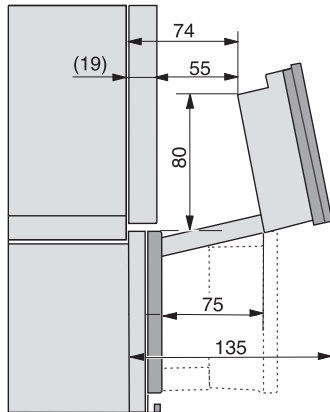

built-in DG DGM DGC XL build-under, installation drawing

DGC7x4x built-in tall cabinet, installation drawing

DGC7x4x swivel range of the aperture, installation drawings

screw joint DGC XL, installation drawing

side view DGC XL, installation drawing, GB, AU  
22 mm glass, 23,3 mm stainless steel

installation DGC XL, installation drawing, GB, AU

- 1) Front view, 2) Mains connection cable, L=2,000 mm,
- 3) ventilation cut-out min. 180 cm<sup>2</sup>, 4) no connection in this area