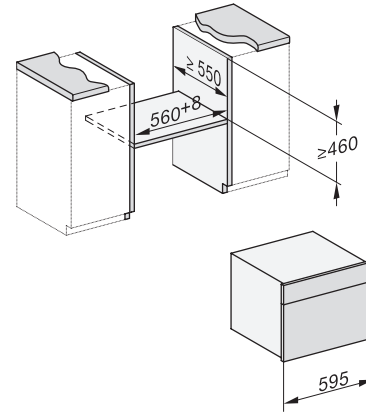

## DGC 7840 HCX Pro

Handleless compact combination steam oven

for steam cooking, baking, roasting with wireless food probe + HydroClean.

ESW7x20, DGC7x4xHCPro, DGC7x4xHCXPro installation drawings

ESW7x10, DGC7x4xHCPro, DGC7x4xHCXPro, installation drawings

built-in DG DGM DGC XL build-under, installation drawing

DGC7x4x built-in tall cabinet, installation drawing

DGC7x4x swivel range of the aperture, installation drawings

screw joint DGC XL, installation drawing

side view DGC XL, installation drawing, GB, AU  
22 mm glass, 23,3 mm stainless steel

installation DGC XL, installation drawing, GB, AU

- 1) Front view, 2) Mains connection cable, L=2,000 mm,
- 3) ventilation cut-out min. 180 cm<sup>2</sup>, 4) no connection in this area