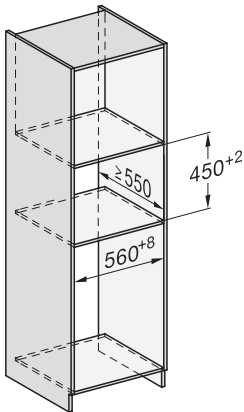

built-in DG DGM DGC XL build-under, installation drawing

DGC7x4x built-in tall cabinet, installation drawing

DGC7x4x swivel range of the aperture, installation drawings

screw joint DGC XL, installation drawing

side view DGC XL, installation drawing, GB, AU  
22 mm glass, 23,3 mm stainless steel

installation DGC XL, installation drawing, GB, AU

- 1) Front view, 2) Mains connection cable, L=2,000 mm,
- 3) ventilation cut-out min. 180 cm<sup>2</sup>, 4) no connection in this area