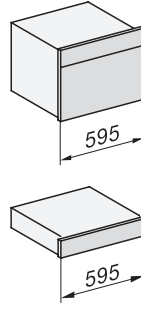

built-in DG DGM DGC XL build-under, installation drawing

DGC7x4x built-in tall cabinet, installation drawing

DGC7x4x swivel range of the aperture, installation drawings

screw joint DGC XL, installation drawing

side view DGC XL, installation drawing, GB, AU  
22 mm glass, 23,3 mm stainless steel

installation DGC XL, installation drawing, GB, AU

- 1) Front view, 2) Mains connection cable, L=2,000 mm,
- 3) ventilation cut-out min. 180 cm<sup>2</sup>, 4) no connection in this area