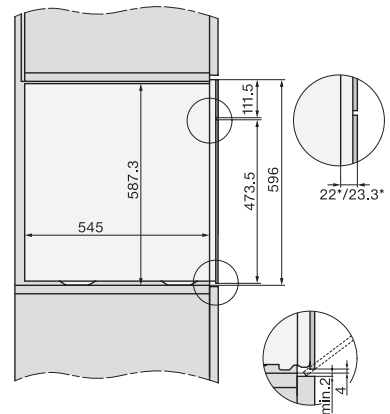

1) 400 mm, 2) 360 mm, 3) 47 mm, 4) 24 mm, 5) 32.5 mm

ESW7x20, DGC7x6xHCPro, DGC7x6xHCXPro installation drawings

ESW7x10, EVS7010, DGC7x6xHCPro, DGC7x6xHCXPro installation drawings

built-in DGC XXL, installation drawing

built-in DGC XXL build-under, installation drawing
Worktop overhang ≤ 29 mm

screw joint DGC XXL, installation drawing

DGC7x4x swivel range of the aperture, installation drawings

side view DGC XXL, installation drawings

Seitenansicht DGC XXL, installation drawing, GB, AU
22 mm glass, 23,3 mm stainless steel