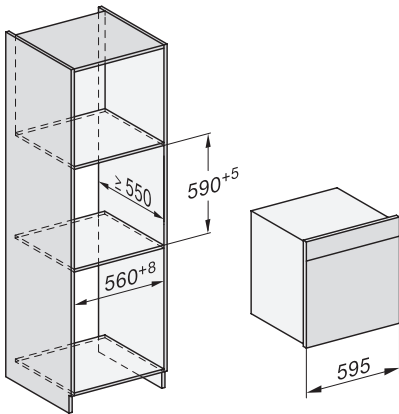

1) 400 mm, 2) 360 mm, 3) 47 mm, 4) 24 mm, 5) 32.5 mm

ESW7x20, DGC7x6xHCPro, DGC7x6xHCXPro installation drawings

ESW7x10, EVS7010, DGC7x6xHCPro, DGC7x6xHCXPro installation drawings

built-in DGC XXL, installation drawing

built-in DGC XXL build-under, installation drawing
Worktop overhang ≤ 29 mm

screw joint DGC XXL, installation drawing

DGC7x4x swivel range of the aperture, installation drawings

side view DGC XXL, installation drawings

Seitenansicht DGC XXL, installation drawing, GB, AU
22 mm glass, 23,3 mm stainless steel