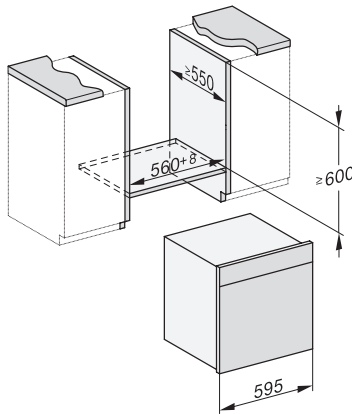

1) 400 mm, 2) 360 mm, 3) 47 mm, 4) 24 mm, 5) 32.5 mm

ESW7x20, DGC7x6xHCPro, DGC7x6xHCXPro installation drawings

ESW7x10, EVS7010, DGC7x6xHCPro, DGC7x6xHCXPro installation drawings

built-in DGC XXL, installation drawing

built-in DGC XXL build-under, installation drawing
Worktop overhang ≤ 29 mm

screw joint DGC XXL, installation drawing

DGC7x4x swivel range of the aperture, installation drawings

side view DGC XXL, installation drawings

Seitenansicht DGC XXL, installation drawing, GB, AU
22 mm glass, 23,3 mm stainless steel