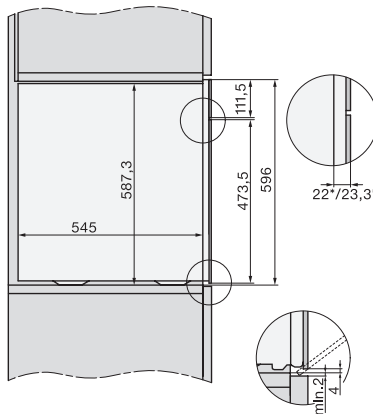

1) 400 mm, 2) 360 mm, 3) 47 mm, 4) 24 mm, 5) 32.5 mm

ESW7x20, DGC7x6xHCPro, DGC7x6xHCXPro installation drawings

ESW7x10, EVS7010, DGC7x6xHCPro, DGC7x6xHCXPro installation drawings

built-in DGC XXL, installation drawing

built-in DGC XXL build-under, installation drawing
Worktop overhang ≤ 29 mm

screw joint DGC XXL, installation drawing

DGC7x4x swivel range of the aperture, installation drawings

side view DGC XXL, installation drawings

Seitenansicht DGC XXL, installation drawing, GB, AU
22 mm glass, 23,3 mm stainless steel