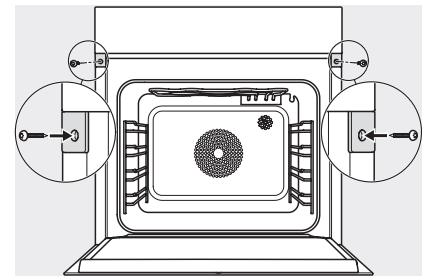

DGC 7660 HC Pro
Combination steam oven
for steam cooking, baking, roasting with food probe + HydroClean.

DG2840, DG7x40, DGC7x4x, DG7x6x, DGC7x6x, DGD7635, DGM7x4x, DO7, H28B/BP, H7x4xB/BM/BP, H7x6xB/BP, installation drawing

1) 400 mm, 2) 360 mm, 3) 47 mm, 4) 24 mm, 5) 32.5 mm

ESW7x20, DGC7x6xHCPro, DGC7x6xHCXPro installation drawings

ESW7x10, EVS7010, DGC7x6xHCPro, DGC7x6xHCXPro installation drawings

built-in DGC XXL, installation drawing

built-in DGC XXL build-under, installation drawing
Worktop overhang ≤ 29 mm

screw joint DGC XXL, installation drawing

DGC7x4x swivel range of the aperture, installation drawings

side view DGC XXL, installation drawings