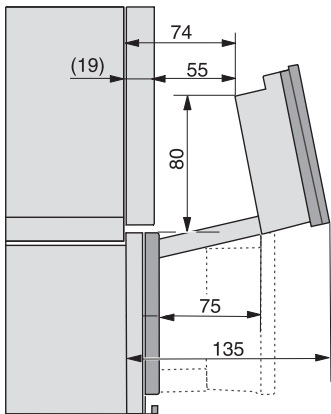

1) 400 mm, 2) 360 mm, 3) 47 mm, 4) 24 mm, 5) 32.5 mm

ESW7x20, DGC7x6xHCPro, DGC7x6xHCXPro installation drawings

ESW7x10, EVS7010, DGC7x6xHCPro, DGC7x6xHCXPro installation drawings

built-in DGC XXL, installation drawing

built-in DGC XXL build-under, installation drawing
Worktop overhang ≤ 29 mm

screw joint DGC XXL, installation drawing

DGC7x4x swivel range of the aperture, installation drawings

side view DGC XXL, installation drawings

Seitenansicht DGC XXL, installation drawing, GB, AU
22 mm glass, 23,3 mm stainless steel