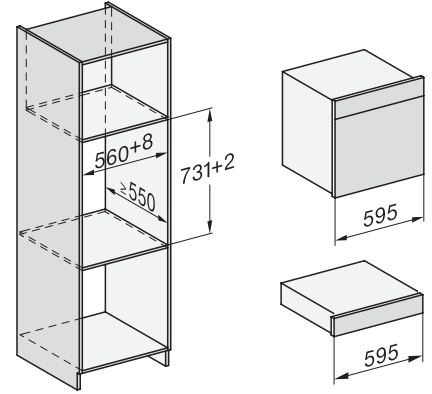

1) 400 mm, 2) 360 mm, 3) 47 mm, 4) 24 mm, 5) 32.5 mm

ESW7x20, DGC7x6xHCPro, DGC7x6xHCXPro installation drawings

ESW7x10, EVS7010, DGC7x6xHCPro, DGC7x6xHCXPro installation drawings

built-in DGC XXL, installation drawing

built-in DGC XXL build-under, installation drawing
Worktop overhang ≤ 29 mm

screw joint DGC XXL, installation drawing

DGC7x4x swivel range of the aperture, installation drawings

side view DGC XXL, installation drawings

Seitenansicht DGC XXL, installation drawing, GB, AU
22 mm glass, 23,3 mm stainless steel