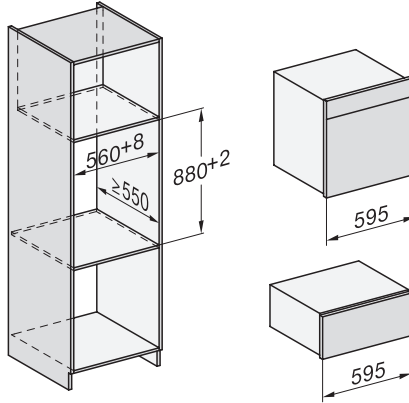

1) 400 mm, 2) 360 mm, 3) 47 mm, 4) 24 mm, 5) 32.5 mm

ESW7x20, DGC7x6xHCPro, DGC7x6xHCXPro installation drawings

ESW7x10, EVS7010, DGC7x6xHCPro, DGC7x6xHCXPro installation drawings

built-in DGC XXL, installation drawing

Seitenansicht DGC XXL, installation drawing, GB, AU
22 mm glass, 23,3 mm stainless steel