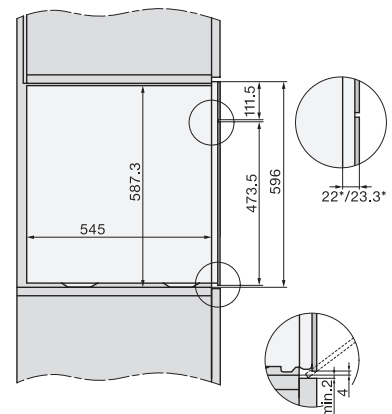

1) 400 mm, 2) 360 mm, 3) 47 mm, 4) 27 mm, 5) 32.5 mm

ESW7x20, DGC7x6xHCPro, DGC7x6xHCXPro installation drawings

ESW7x10, EVS7010, DGC7x6xHCPro, DGC7x6xHCXPro installation drawings

built-in DGC XXL, installation drawing

built-in DGC XXL build-under, installation drawing

Worktop overhang  $\leq 29$  mm

screw joint DGC XXL, installation drawing

DGC7x4x swivel range of the aperture, installation drawings

side view DGC XXL, installation drawings

Seitenansicht DGC XXL, installation drawing, GB, AU  
22 mm glass, 23,3 mm stainless steel