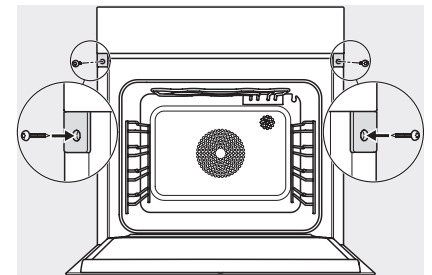

1) 400 mm, 2) 360 mm, 3) 47 mm, 4) 27 mm, 5) 32.5 mm

ESW7x20, DGC7x6xHCPro, DGC7x6xHCXPro installation drawings

ESW7x10, EVS7010, DGC7x6xHCPro, DGC7x6xHCXPro installation drawings

built-in DGC XXL, installation drawing

built-in DGC XXL build-under, installation drawing

Worktop overhang  $\leq 29$  mm

screw joint DGC XXL, installation drawing

DGC7x4x swivel range of the aperture, installation drawings

side view DGC XXL, installation drawings