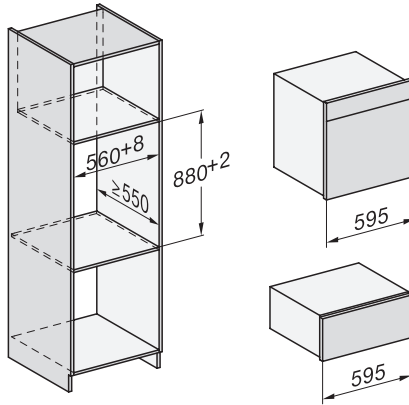

1) 400 mm, 2) 360 mm, 3) 47 mm, 4) 27 mm, 5) 32.5 mm

ESW7x20, DGC7x6xHCPro, DGC7x6xHCXPro installation drawings

ESW7x10, EVS7010, DGC7x6xHCPro, DGC7x6xHCXPro installation drawings

built-in DGC XXL, installation drawing

Seitenansicht DGC XXL, installation drawing, GB, AU  
22 mm glass, 23,3 mm stainless steel