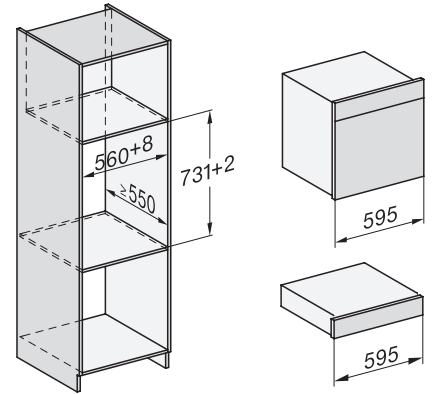

1) 400 mm, 2) 360 mm, 3) 47 mm, 4) 27 mm, 5) 32.5 mm

ESW7x20, DGC7x6xHCPro, DGC7x6xHCXPro installation drawings

ESW7x10, EVS7010, DGC7x6xHCPro, DGC7x6xHCXPro installation drawings

built-in DGC XXL, installation drawing

Seitenansicht DGC XXL, installation drawing, GB, AU  
22 mm glass, 23,3 mm stainless steel