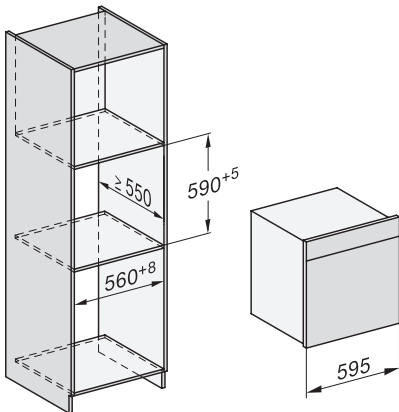

1) 400 mm, 2) 360 mm, 3) 47 mm, 4) 27 mm, 5) 32.5 mm

ESW7x20, DGC7x6xHCPro, DGC7x6xHCXPro installation drawings

ESW7x10, EVS7010, DGC7x6xHCPro, DGC7x6xHCXPro installation drawings

built-in DGC XXL, installation drawing

built-in DGC XXL build-under, installation drawing

Worktop overhang  $\leq 29$  mm

screw joint DGC XXL, installation drawing

DGC7x4x swivel range of the aperture, installation drawings

side view DGC XXL, installation drawings

Seitenansicht DGC XXL, installation drawing, GB, AU  
22 mm glass, 23,3 mm stainless steel