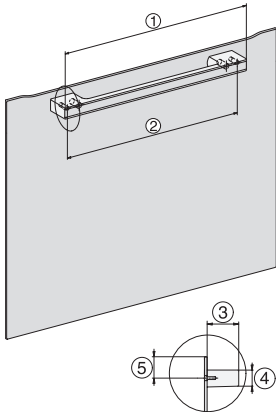

DGC 7460 HC Pro
Combination steam oven
for steam cooking, baking, roasting with networking + HydroClean.

DG7x40, DGC7x4x, DGC7x6x, DG7635, DGM7x4x, DO7, H2860B/BP, H7240BM, H7x40BM, H7x4xB/BP, H7x6xB/BP, installation drawings

1) 400 mm, 2) 360 mm, 3) 47 mm, 4) 27 mm, 5) 32.5 mm