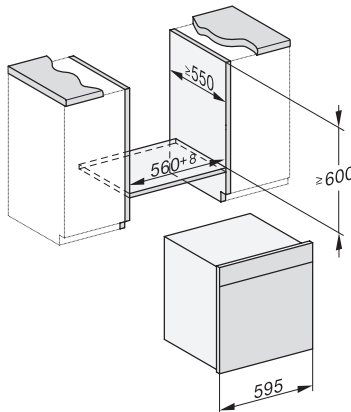

1) 400 mm, 2) 360 mm, 3) 47 mm, 4) 27 mm, 5) 32.5 mm

ESW7x20, DGC7x6xHCPro, DGC7x6xHCXPro installation drawings

ESW7x10, EVS7010, DGC7x6xHCPro, DGC7x6xHCXPro installation drawings

built-in DGC XXL, installation drawing

built-in DGC XXL build-under, installation drawing

Worktop overhang  $\leq 29$  mm

screw joint DGC XXL, installation drawing

DGC7x4x swivel range of the aperture, installation drawings

side view DGC XXL, installation drawings

Seitenansicht DGC XXL, installation drawing, GB, AU  
22 mm glass, 23,3 mm stainless steel