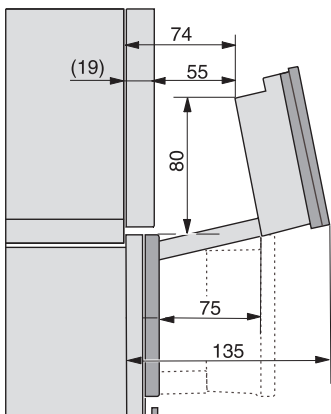

1) 400 mm, 2) 360 mm, 3) 47 mm, 4) 27 mm, 5) 32.5 mm

ESW7x20, DGC7x6xHCPro, DGC7x6xHCXPro installation drawings

ESW7x10, EVS7010, DGC7x6xHCPro, DGC7x6xHCXPro installation drawings

built-in DGC XXL, installation drawing

built-in DGC XXL build-under, installation drawing

Worktop overhang  $\leq 29$  mm

screw joint DGC XXL, installation drawing

DGC7x4x swivel range of the aperture, installation drawings

side view DGC XXL, installation drawings

Seitenansicht DGC XXL, installation drawing, GB, AU  
22 mm glass, 23,3 mm stainless steel