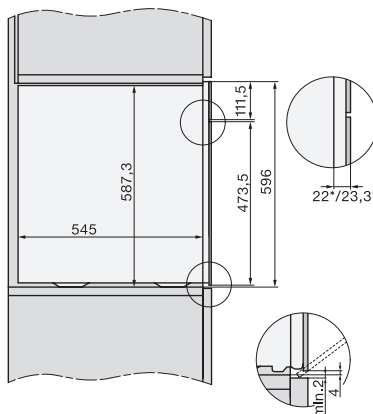

1) 400 mm, 2) 360 mm, 3) 47 mm, 4) 27 mm, 5) 32.5 mm

ESW7x20, DGC7x6xHCPro, DGC7x6xHCXPro installation drawings

ESW7x10, EVS7010, DGC7x6xHCPro, DGC7x6xHCXPro installation drawings

built-in DGC XXL, installation drawing

built-in DGC XXL build-under, installation drawing

Worktop overhang  $\leq 29$  mm

screw joint DGC XXL, installation drawing

DGC7x4x swivel range of the aperture, installation drawings

side view DGC XXL, installation drawings

Seitenansicht DGC XXL, installation drawing, GB, AU  
22 mm glass, 23,3 mm stainless steel