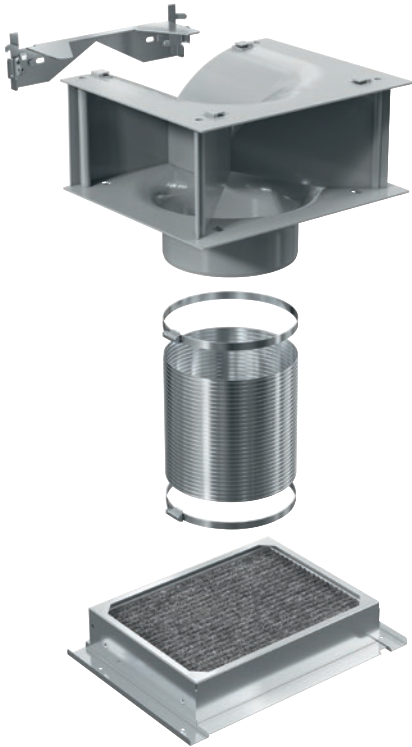

DKFS 36-P

Active AirClean charcoal filter

for Miele recirculation cooker hoods DAW 1620, DAW 1920.

EAN: 4002516588009 / Material number: 12061460 / Old Material Number: 28997242EU1

- Set for initial commissioning
- Air so fresh and odour-free that you can feel it in your kitchen
- Pleated material reduces noise levels
- Quick and easy filter replacement
- Replace filter every 6 months to maintain performance
- Contents: filter and required commissioning accessories