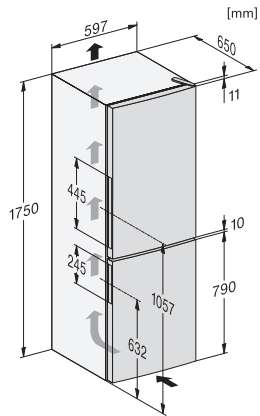

KD4050E Active, KD4052E Active, installation sketch (installation drawings)

KDN4071E, KDN4074E, KDN4174E, KD4050E, KD4052E, KD4072E, KD4172E, connection sketch (footnote\*) (installation drawings)

\*1. View from the front, 2. Mains connection cable, L 2400 mm