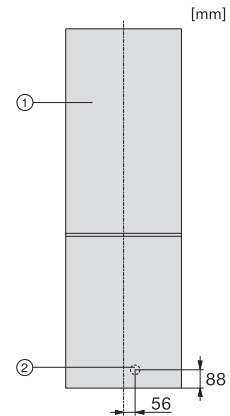

KD4050E Active, KD4052E Active, installation sketch (installation drawings)

KDN4071E, KDN4074E, KDN4174E, KD4050E, KD4052E, KD4072E, KD4172E, connection sketch (footnote\*) (installation drawings)

\*1. View from the front, 2. Mains connection cable, L 2400 mm