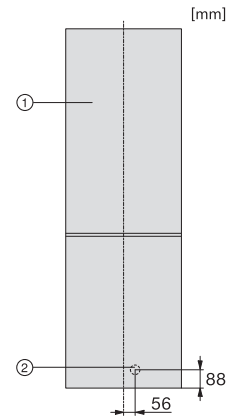

KD4050E Active, KD4052E Active, installation sketch (installation drawings)

KDN4071E, KDN4074E, KDN4174E, KD4050E, KD4052E, KD4072E, KD4172E, connection sketch (footnote*) (installation drawings)

*1. View from the front, 2. Mains connection cable, L 2400 mm