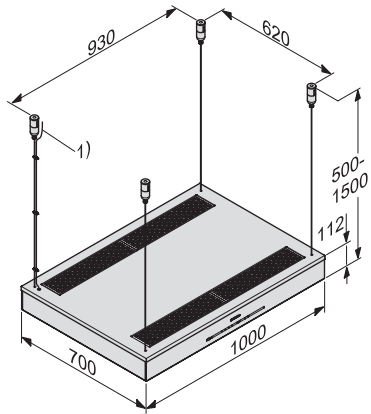

DA 6708 D Aura Ed. 6000

Island cooker hood

with energy-efficient LED lighting and touch controls for simple operation.

EAN: 4002516584803 / Material number: 12050630 / Old Material Number: 28670856GB

Technical data	
Canopy width in mm	1000
Canopy height in mm	112
Overall height for recirculation in in. (mm)	500
Canopy depth in mm	700
Overall height for recirculation mode cooker hoods in mm	1500
Minimum height above electric hobs in mm	450
Minimum height above gas hobs (max. 12.6 kW total power, burner ≤ 4.5 kW) in mm	650
Net weight in kg	33.0
Length of supply lead in m	1.8
Hard-wired connection	•
Total rated load in kW	0.15
Voltage in V	230
Fuse rating in A	10
Number of phases	1
Frequency in Hz	50
Installation notes	
Fitting template	•
Optional accessories	
Active charcoal filter	Nein

DA 6708 D Aura Ed. 6000

Island cooker hood

with energy-efficient LED lighting and touch controls for simple operation.

DA 6708 D (Installation drawing)

1) Mains connection cable, The distance to the ceiling or furniture mounted above the unit should be at least 300 mm.,