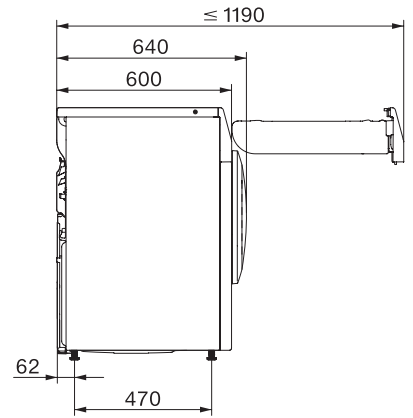

* Patent EP 2 431 516

EAN: 4002516505167 / Material number: 11919160 / Old Material Number: 12SA2032GB

Construction type	
Suitable for stacking	•
Side-by-side	•
Slot-in	•
Can be built-under	•
Door hinge	left
Model	
Product brand	T1 Chrome Edition
Heat pump dryer	•
Design	
Appliance colour	Lotus white
Control panel colour	Lotus white
Door design	White
Rotary selector colour	Lotus White
Control panel version	Straight
Control type	Rotary control
Display	EasyControl yellow
Drying results	
PerfectDry precision drying	•
FragranceDos fragrance system	•
Intelligent drum reversal	•
Gentle laundry care	
Honeycomb drum	•
Load in kg	7.0
User convenience	
Time left display	•
Programme sequence indicator	No
Drum lighting	LED
Condensate container	•
Integrated condensed water drainage	•
AddLoad	•
Efficiency and sustainability	
Energy efficiency class (A+++ – D)	A++
Annual energy consumption in kWh	208
Duration in minutes in the standard programme	155
Noise in the Cottons programme with full load in db(A) re 1 pW	66
Condensation efficiency class	A
Energy consumption in kWh in the Cottons Normal dry standard programme with a full load	1.70
EcoDry technology	•
Maintenance-free heat exchanger	•
Drying programmes	
Cottons (coloureds)	•
Cottons arrow	•
Minimum iron	•
Delicates	•
Shirts	•
Woolens handcare	•
Express	•

TSA203WP Active

T1 heat-pump dryer:

A++ | 7 kg | EcoDry | FragranceDos | PerfectDry

T1 installation drawing, slanted facia or straight facia, measures in mm

T1 drawing, slanted facia or straight facia, measures in mm

T1 drawing, slanted facia or straight facia, without porthole, measures in mm

T1 drawing, slanted facia or straight facia, measures in mm