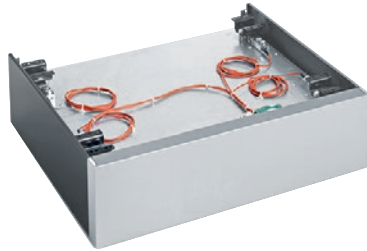

APWM 042

Weighing plinth, height 25 cm
for automatic control of resources with variable load sizes.

- Specially developed for Performance Plus appliances
- Significant savings in terms of water and energy consumption

EAN: 4002516485858 / Material number: 11918240 / Old Material Number: 59510042EU

Product classification	
Washing machines	•
Machine/accessory category	
PWM 920	•
Product category	
Weighing plinth	•
Product properties	
Electrical connection	OHNE
Material	Stainless steel, Powder coated galvanised steel
Colour	Stainless Steel, Iron grey
Dimensions and weight	
External dimensions, net height in mm	300
External dimensions, net width in mm	920
External dimensions, net depth in mm	857
External dimensions, gross height in mm	480
External dimensions, gross width in mm	1090
External dimensions, gross depth in mm	1130
Net weight [kg]	65.00
Gross weight in kg	88.00