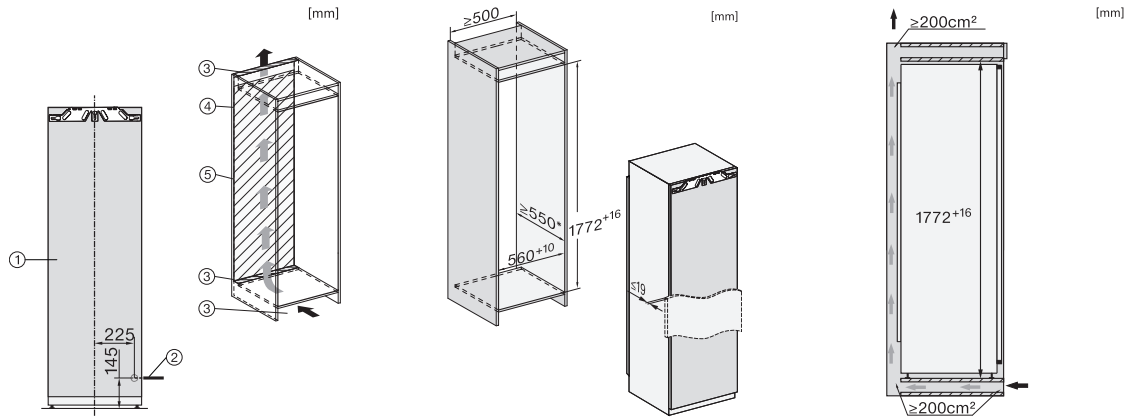

K 7743 E
Built-in refrigerator
PerfectFresh Pro and DynaCool for professional storage.

K7733E, K7763E, K7732E, K7734F, K7764E, K7743E, K7743D, K7744E, K7773D, K7774D (footnote*) (installation drawings)

*1. View from the front, 2. Mains connection cable, L = 2100 mm, 3. Ventilation cut-out min. 200 cm², 4. Ventilation, 5. No connections permitted in this area

K7733E, K7763E, K7732E, K7734F, K7764E, K7743E, K7743D, K7744E, K7773D, K7774D, built-in (footnote*) (drawings)

*The declared energy consumption was calculated in a 560 mm deep niche. The appliance is fully functional in a 550 mm niche but the energy consumption will be slightly higher.

K7733E, K7763E, K7732E, K7734F, K7764E, K7743E, K7743D, K7744E, K7773D, K7774D, side view (installation drawings)