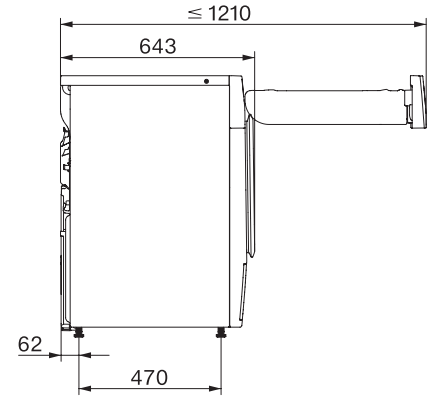

TWW780WP Passion  
 T1 heat-pump dryer:  
 A+++ -10 % | 9 kg | M Touch | SteamFinish | SilenceDrum

EAN: 4002516475989 / Material number: 11876930 / Old Material Number: 12WW7802GB

Appliance depth in mm with opened door	1077
Weight in kg	62
Total rated load in kW	1.10
Voltage in V	220-240
Fuse rating in A	13
Frequency in Hz	50
Length of supply lead in m	2.0
Contains fluorinated greenhouse gases	•
Hermetically sealed	•
Type of coolant	R134a
Refrigerant quantity in kg	0.48
Refrigerant global warming potential in CO <sub>2</sub> e	1430
Appliance global warming potential in CO <sub>2</sub> e	686.00
Replacing lamps	Service
<b>Accessories included</b>	
Fragrance flacon	•
Voucher for a second fragrance flacon	•
Voucher for a dryer basket	•

TWW780WP Passion  
T1 heat-pump dryer:  
A+++ -10 % | 9 kg | M Touch | SteamFinish | SilenceDrum

T1 installation drawing, fascia 5 degree, measures in mm

T1 drawing, fascia 5 degree, measures in mm

T1 drawing, fascia 5 degree, with porthole, measures in mm

T1 drawing, fascia 5 degree, measures in mm