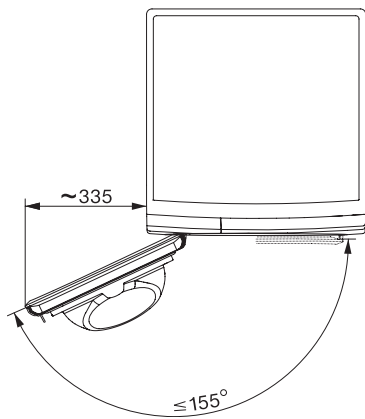

TWW780WP Passion  
 T1 heat-pump dryer:  
 A+++ -10 % | 9 kg | M Touch | SteamFinish | SilenceDrum

EAN: 4002516475989 / Material number: 11876930 / Old Material Number: 12WW7802GB

Appliance depth in mm with opened door	1077
Weight in kg	62
Total rated load in kW	1.10
Voltage in V	220-240
Fuse rating in A	13
Frequency in Hz	50
Length of supply lead in m	2.0
Contains fluorinated greenhouse gases	•
Hermetically sealed	•
Type of coolant	R134a
Refrigerant quantity in kg	0.48
Refrigerant global warming potential in CO <sub>2</sub> e	1430
Appliance global warming potential in CO <sub>2</sub> e	686.00
Replacing lamps	Service
<b>Accessories included</b>	
Fragrance flacon	•
Voucher for a second fragrance flacon	•
Voucher for a dryer basket	•

TWW780WP Passion  
T1 heat-pump dryer:  
A+++ -10 % | 9 kg | M Touch | SteamFinish | SilenceDrum

T1 installation drawing, fascia 5 degree, measures in mm

T1 drawing, fascia 5 degree, measures in mm

T1 drawing, fascia 5 degree, with porthole, measures in mm

T1 drawing, fascia 5 degree, measures in mm