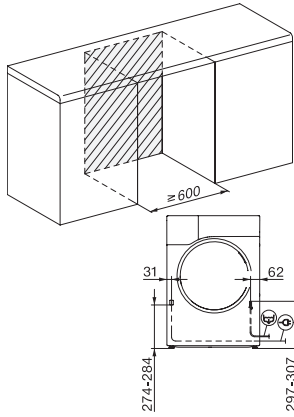

TWW780WP Passion  
 T1 heat-pump dryer:  
 A+++ -10 % | 9 kg | M Touch | SteamFinish | SilenceDrum

EAN: 4002516475989 / Material number: 11876930 / Old Material Number: 12WW7802GB

Appliance depth in mm with opened door	1077
Weight in kg	62
Total rated load in kW	1.10
Voltage in V	220-240
Fuse rating in A	13
Frequency in Hz	50
Length of supply lead in m	2.0
Contains fluorinated greenhouse gases	•
Hermetically sealed	•
Type of coolant	R134a
Refrigerant quantity in kg	0.48
Refrigerant global warming potential in CO <sub>2</sub> e	1430
Appliance global warming potential in CO <sub>2</sub> e	686.00
Replacing lamps	Service
<b>Accessories included</b>	
Fragrance flacon	•
Voucher for a second fragrance flacon	•
Voucher for a dryer basket	•

TWW780WP Passion  
T1 heat-pump dryer:  
A+++ -10 % | 9 kg | M Touch | SteamFinish | SilenceDrum

T1 installation drawing, fascia 5 degree, measures in mm

T1 drawing, fascia 5 degree, measures in mm

T1 drawing, fascia 5 degree, with porthole, measures in mm

T1 drawing, fascia 5 degree, measures in mm