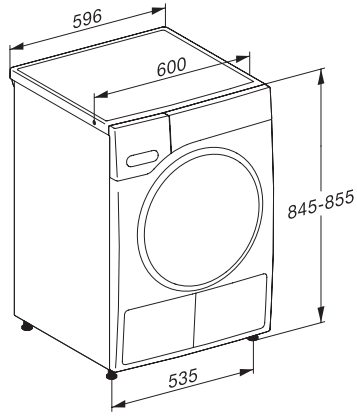

TWW780WP Passion  
 T1 heat-pump dryer:  
 A+++ -10 % | 9 kg | M Touch | SteamFinish | SilenceDrum

EAN: 4002516475989 / Material number: 11876930 / Old Material Number: 12WW7802GB

Appliance depth in mm with opened door	1077
Weight in kg	62
Total rated load in kW	1.10
Voltage in V	220-240
Fuse rating in A	13
Frequency in Hz	50
Length of supply lead in m	2.0
Contains fluorinated greenhouse gases	•
Hermetically sealed	•
Type of coolant	R134a
Refrigerant quantity in kg	0.48
Refrigerant global warming potential in CO <sub>2</sub> e	1430
Appliance global warming potential in CO <sub>2</sub> e	686.00
Replacing lamps	Service
<b>Accessories included</b>	
Fragrance flacon	•
Voucher for a second fragrance flacon	•
Voucher for a dryer basket	•

TWW780WP Passion  
T1 heat-pump dryer:  
A+++ -10 % | 9 kg | M Touch | SteamFinish | SilenceDrum

T1 installation drawing, fascia 5 degree, measures in mm

T1 drawing, fascia 5 degree, measures in mm

T1 drawing, fascia 5 degree, with porthole, measures in mm