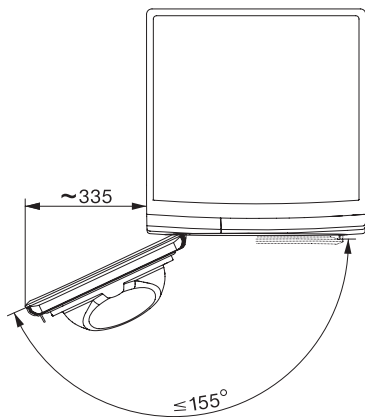

TWR780WP Eco&Steam&9kg

T1 heat-pump dryer:

A+++ -10 % | 9 kg | M Touch | SteamFinish | SilenceDrum

T1 installation drawing, fascia 5 degree, measures in mm

T1 drawing, fascia 5 degree, measures in mm

T1 drawing, fascia 5 degree, with porthole, measures in mm

T1 drawing, fascia 5 degree, measures in mm