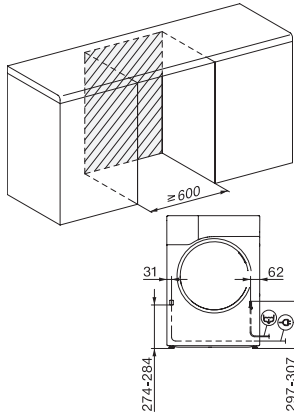

TWR780WP Eco&Steam&9kg

T1 heat-pump dryer:

A+++ -10 % | 9 kg | M Touch | SteamFinish | SilenceDrum

T1 installation drawing, fascia 5 degree, measures in mm