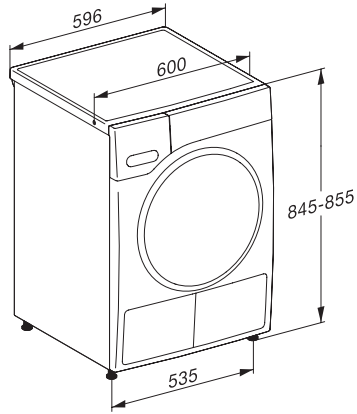

TWR780WP Eco&Steam&9kg

T1 heat-pump dryer:

A+++ -10 % | 9 kg | M Touch | SteamFinish | SilenceDrum

EAN: 4002516476214 / Material number: 11871930 / Old Material Number: 12WR7802GB

Energy consumption in kWh in the Cottons Normal dry standard programme with a full load	1.47
EcoFeedback	•
EcoDry technology	•
Maintenance-free heat exchanger	•
ProfiEco motor	•
Drying programmes	
Automatic plus	•
Cottons (coloureds)	•
Cottons arrow	•
Minimum iron	•
Delicates	•
Shirts	•
Silks handcare	•
Woollens handcare	•
Express	•
Denim	•
Outerwear	•
Proofing	•
Sportswear	•
Standard pillows	•
Large pillows	•
Cottons hygiene	•
Cool air	•
Warm air	•
Basket programme	•
Pre-Ironing	•
Bed linen	•
Steam care	•
Drying extras	
Anti-crease	•
Gentle tumble	•
Freshen up	•
Buzzer	•
DryCare 40	•
DryFresh	•
PowerFresh	•
Quality	
Soft ribs	•
Safety	
PIN-Code	•
Empty out container indicator	•
Clean filter indication	•
Optical interface	•
Technical data	
Dimensions in mm (width)	596
Dimensions in mm (height)	850
Dimensions in mm (depth)	643
Appliance depth in mm with opened door	1077
Weight in kg	62
Total rated load in kW	1.10

TWR780WP Eco&Steam&9kg

T1 heat-pump dryer:

A+++ -10 % | 9 kg | M Touch | SteamFinish | SilenceDrum

T1 installation drawing, fascia 5 degree, measures in mm

T1 drawing, fascia 5 degree, measures in mm

T1 drawing, fascia 5 degree, with porthole, measures in mm