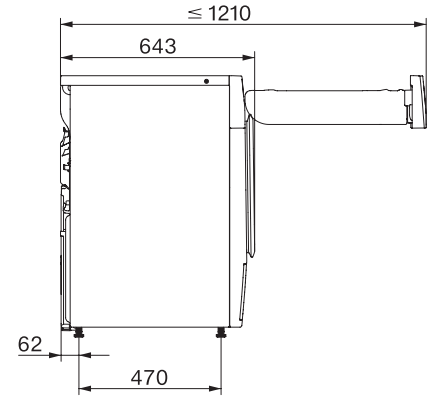

TWR780WP Eco&Steam&9kg

T1 heat-pump dryer:

A+++ -10 % | 9 kg | M Touch | SteamFinish | SilenceDrum

EAN: 4002516476214 / Material number: 11871930 / Old Material Number: 12WR7802GB

Energy consumption in kWh in the Cottons Normal dry standard programme with a full load	1.47
EcoFeedback	•
EcoDry technology	•
Maintenance-free heat exchanger	•
ProfiEco motor	•
Drying programmes	
Automatic plus	•
Cottons (coloureds)	•
Cottons arrow	•
Minimum iron	•
Delicates	•
Shirts	•
Silks handcare	•
Woollens handcare	•
Express	•
Denim	•
Outerwear	•
Proofing	•
Sportswear	•
Standard pillows	•
Large pillows	•
Cottons hygiene	•
Cool air	•
Warm air	•
Basket programme	•
Pre-Ironing	•
Bed linen	•
Steam care	•
Drying extras	
Anti-crease	•
Gentle tumble	•
Freshen up	•
Buzzer	•
DryCare 40	•
DryFresh	•
PowerFresh	•
Quality	
Soft ribs	•
Safety	
PIN-Code	•
Empty out container indicator	•
Clean filter indication	•
Optical interface	•
Technical data	
Dimensions in mm (width)	596
Dimensions in mm (height)	850
Dimensions in mm (depth)	643
Appliance depth in mm with opened door	1077
Weight in kg	62
Total rated load in kW	1.10

TWR780WP Eco&Steam&9kg

T1 heat-pump dryer:

A+++ -10 % | 9 kg | M Touch | SteamFinish | SilenceDrum

T1 installation drawing, fascia 5 degree, measures in mm

T1 drawing, fascia 5 degree, measures in mm

T1 drawing, fascia 5 degree, with porthole, measures in mm

T1 drawing, fascia 5 degree, measures in mm