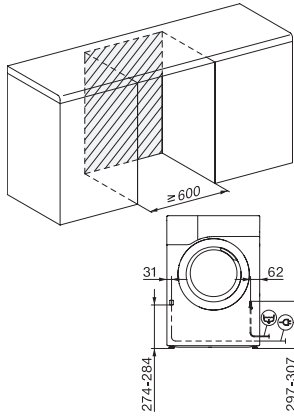

TEH785WP EcoSpeed&9kg

T1 heat-pump dryer:

9 kg | DirectSensor | SilenceDrum | DryCare 40 | HygieneDry

EAN: 4002516475996 / Material number: 11871830 /

Old Material Number: 12EH7852GB

Condensation efficiency class	A
EcoDry technology	•
Maintenance-free heat exchanger	•
ProfiEco motor	•
EcoSpeed	•
<b>Drying programmes</b>	
Cottons (coloureds)	•
Cottons arrow	•
Minimum iron	•
Delicates	•
Shirts	•
Woollens handcare	•
Express	•
Proofing	•
Bed linen	•
Warm air/DryFresh	•
<b>Drying extras</b>	
Anti-crease	•
Buzzer	•
DryCare 40	•
<b>Quality</b>	
Soft ribs	•
<b>Safety</b>	
PIN-Code	•
Empty out container indicator	•
Clean filter indication	•
Optical interface	•
<b>Technical data</b>	
Dimensions (H x W x D) in mm	850 x 596 x 636
Dimensions in mm (width)	596
Dimensions in mm (height)	850
Dimensions in mm (depth)	636
Weight in kg	56
Voltage in V	220-240
Fuse rating in A	13
Frequency in Hz	50
Total rated load in kW	1.10
Length of supply lead in m	2.0
Hermetically sealed	•
Type of coolant	R290
Refrigerant quantity in kg	0.14
Refrigerant global warming potential in CO <sub>2</sub> e	3
Appliance global warming potential in CO <sub>2</sub> e	0.42
Replacing lamps	Service
<b>Accessories included</b>	
Fragrance flacon	•
Voucher for a second fragrance flacon	•

TEH785WP EcoSpeed&9kg

T1 heat-pump dryer:

9 kg | DirectSensor | SilenceDrum | DryCare 40 | HygieneDry

T1 installation drawing, slanted facia or straight facia, measures in mm

T1 drawing, slanted facia or straight facia, measures in mm

T1 drawing, slanted facia or straight facia, with porthole, measures in mm

T1 drawing, slanted facia or straight facia, measures in mm