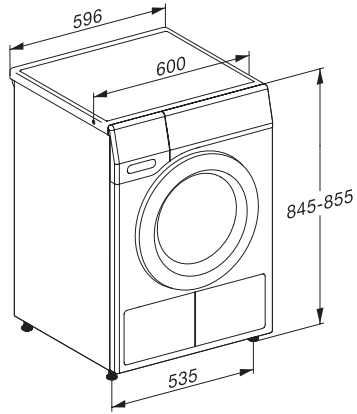

TEH785WP EcoSpeed&9kg

T1 heat-pump dryer:

9 kg | DirectSensor | SilenceDrum | DryCare 40 | HygieneDry

EAN: 4002516475996 / Material number: 11871830 /

Old Material Number: 12EH7852GB

Condensation efficiency class	A
EcoDry technology	•
Maintenance-free heat exchanger	•
ProfiEco motor	•
EcoSpeed	•
<b>Drying programmes</b>	
Cottons (coloureds)	•
Cottons arrow	•
Minimum iron	•
Delicates	•
Shirts	•
Woollens handcare	•
Express	•
Proofing	•
Bed linen	•
Warm air/DryFresh	•
<b>Drying extras</b>	
Anti-crease	•
Buzzer	•
DryCare 40	•
<b>Quality</b>	
Soft ribs	•
<b>Safety</b>	
PIN-Code	•
Empty out container indicator	•
Clean filter indication	•
Optical interface	•
<b>Technical data</b>	
Dimensions (H x W x D) in mm	850 x 596 x 636
Dimensions in mm (width)	596
Dimensions in mm (height)	850
Dimensions in mm (depth)	636
Weight in kg	56
Voltage in V	220-240
Fuse rating in A	13
Frequency in Hz	50
Total rated load in kW	1.10
Length of supply lead in m	2.0
Hermetically sealed	•
Type of coolant	R290
Refrigerant quantity in kg	0.14
Refrigerant global warming potential in CO <sub>2</sub> e	3
Appliance global warming potential in CO <sub>2</sub> e	0.42
Replacing lamps	Service
<b>Accessories included</b>	
Fragrance flacon	•
Voucher for a second fragrance flacon	•

TEH785WP EcoSpeed&9kg

T1 heat-pump dryer:

9 kg | DirectSensor | SilenceDrum | DryCare 40 | HygieneDry

T1 installation drawing, slanted facia or straight facia, measures in mm

T1 drawing, slanted facia or straight facia, measures in mm

T1 drawing, slanted facia or straight facia, with porthole, measures in mm

T1 drawing, slanted facia or straight facia, measures in mm