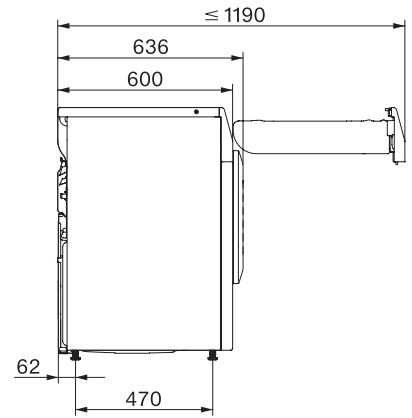

TEH785WP EcoSpeed&9kg

T1 heat-pump dryer:

9 kg | DirectSensor | SilenceDrum | DryCare 40 | HygieneDry

EAN: 4002516475996 / Material number: 11871830 /

Old Material Number: 12EH7852GB

Condensation efficiency class	A
EcoDry technology	•
Maintenance-free heat exchanger	•
ProfiEco motor	•
EcoSpeed	•
<b>Drying programmes</b>	
Cottons (coloureds)	•
Cottons arrow	•
Minimum iron	•
Delicates	•
Shirts	•
Woollens handcare	•
Express	•
Proofing	•
Bed linen	•
Warm air/DryFresh	•
<b>Drying extras</b>	
Anti-crease	•
Buzzer	•
DryCare 40	•
<b>Quality</b>	
Soft ribs	•
<b>Safety</b>	
PIN-Code	•
Empty out container indicator	•
Clean filter indication	•
Optical interface	•
<b>Technical data</b>	
Dimensions (H x W x D) in mm	850 x 596 x 636
Dimensions in mm (width)	596
Dimensions in mm (height)	850
Dimensions in mm (depth)	636
Weight in kg	56
Voltage in V	220-240
Fuse rating in A	13
Frequency in Hz	50
Total rated load in kW	1.10
Length of supply lead in m	2.0
Hermetically sealed	•
Type of coolant	R290
Refrigerant quantity in kg	0.14
Refrigerant global warming potential in CO <sub>2</sub> e	3
Appliance global warming potential in CO <sub>2</sub> e	0.42
Replacing lamps	Service
<b>Accessories included</b>	
Fragrance flacon	•
Voucher for a second fragrance flacon	•

TEH785WP EcoSpeed&9kg

T1 heat-pump dryer:

9 kg | DirectSensor | SilenceDrum | DryCare 40 | HygieneDry

T1 installation drawing, slanted facia or straight facia, measures in mm

T1 drawing, slanted facia or straight facia, measures in mm

T1 drawing, slanted facia or straight facia, with porthole, measures in mm

T1 drawing, slanted facia or straight facia, measures in mm