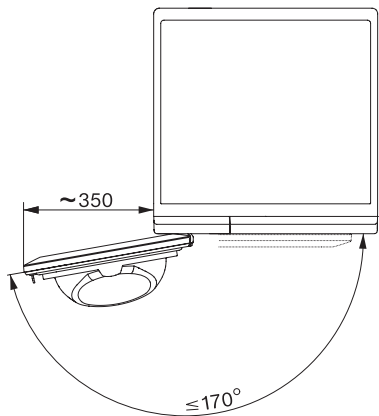

TEH785WP EcoSpeed&9kg

T1 heat-pump dryer:

9 kg | DirectSensor | SilenceDrum | DryCare 40 | HygieneDry

EAN: 4002516475996 / Material number: 11871830 /

Old Material Number: 12EH7852GB

Condensation efficiency class	A
EcoDry technology	•
Maintenance-free heat exchanger	•
ProfiEco motor	•
EcoSpeed	•
<b>Drying programmes</b>	
Cottons (coloureds)	•
Cottons arrow	•
Minimum iron	•
Delicates	•
Shirts	•
Woollens handcare	•
Express	•
Proofing	•
Bed linen	•
Warm air/DryFresh	•
<b>Drying extras</b>	
Anti-crease	•
Buzzer	•
DryCare 40	•
<b>Quality</b>	
Soft ribs	•
<b>Safety</b>	
PIN-Code	•
Empty out container indicator	•
Clean filter indication	•
Optical interface	•
<b>Technical data</b>	
Dimensions (H x W x D) in mm	850 x 596 x 636
Dimensions in mm (width)	596
Dimensions in mm (height)	850
Dimensions in mm (depth)	636
Weight in kg	56
Voltage in V	220-240
Fuse rating in A	13
Frequency in Hz	50
Total rated load in kW	1.10
Length of supply lead in m	2.0
Hermetically sealed	•
Type of coolant	R290
Refrigerant quantity in kg	0.14
Refrigerant global warming potential in CO <sub>2</sub> e	3
Appliance global warming potential in CO <sub>2</sub> e	0.42
Replacing lamps	Service
<b>Accessories included</b>	
Fragrance flacon	•
Voucher for a second fragrance flacon	•

TEH785WP EcoSpeed&9kg

T1 heat-pump dryer:

9 kg | DirectSensor | SilenceDrum | DryCare 40 | HygieneDry

T1 installation drawing, slanted facia or straight facia, measures in mm

T1 drawing, slanted facia or straight facia, measures in mm

T1 drawing, slanted facia or straight facia, with porthole, measures in mm

T1 drawing, slanted facia or straight facia, measures in mm