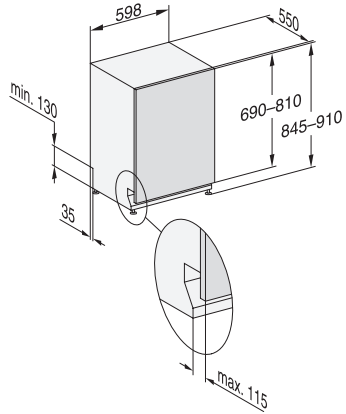

## G 7975 SCVi XXL AutoDos K20

Fully integrated dishwashers

– the Miele all-rounder for handleless kitchen designs.

G7000, fully integrated dishwasher, XXL, 60cm (installation drawing)

- 1) Plinth height 35-155 mm, 2) Plinth height 100-220 mm,
- 3) Appliance height max. 970 mm with plinth height conversion kit (Mat.-Nr. 6.394.761),

G7000, fully integrated dishwasher, XXL, 60cm (installation drawing)