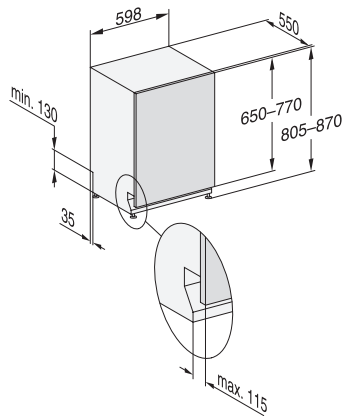

Hygiene	•
SolarSave	•
ExtraQuiet 39 dB(A)	•
Pasta/Paella	•
Tall items 65°C	•
Glasses warm	•
Appliance care	•
<b>Dishwashing options</b>	
AutoDos	•
IntenseZone	•
Express	•
Extra Clean	•
Extra dry	•
<b>Basket design</b>	
Cutlery loading	3D MultiFlex tray
FlexCare glass holder	4
FlexCare cup rack	1
Basket design	ExtraComfort
Number of place settings	14
<b>Safety</b>	
Waterproof system	•
Filter indicator light	•
<b>Technical data</b>	
Niche width minimal in mm	600
Niche width max in mm	600
Niche height minimal in mm	805
Niche height maximal in mm	870
Niche depth in mm	550
Appliance width in mm	598
Appliance height in mm	805
Appliance depth in mm	550
Depth with door open in cm	116.5
Net weight in kg	48.0
Total rated load in kW	2.00
Voltage in V	230
Fuse rating in A	10
Number of phases	1
Electrical frequency standard	50
Length of water inlet hose in m	1.50
Length of water drain hose in m	1.50
Length of supply lead in m	1.80
Min. front panel weight in kg	4.0
Max. front panel weight in kg	11.0
[can be retrofitted by Service to min.]	7.0
[can be retrofitted by Service to max.]	14.0
Replacing lamps	Service
<b>Available display languages</b>	
Available display languages via MultiLingua	bahasa malaysia, deutsch, english (AU), english (GB),

G 7660 SCVi AutoDos  
Fully integrated dishwashers  
with automatic dispensing thanks to AutoDos with integrated PowerDisk.

G7000, fully integrated dishwasher, 60cm (installation drawing)

- 1) Plinth height 35-155 mm, 2) Plinth height 100-220 mm,
- 3) Appliance height max. 930 mm with plinth height conversion kit (Mat.-Nr. 6.394.761),

G7000, fully integrated dishwasher, 60cm (installation drawing)