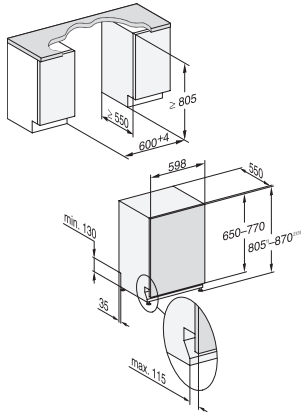

PowerWash	•
Gentle	•
Hygiene	•
SolarSave	•
ExtraQuiet 38 dB(A)	•
Pasta/Paella	•
Tall items 65°C	•
Glasses warm	•
Appliance care	•
<b>Dishwashing options</b>	
AutoDos	•
IntenseZone	•
Express	•
Extra Clean	•
Extra dry	•
<b>Basket design</b>	
Cutlery loading	3D MultiFlex tray
FlexCare glass holder	4
FlexCare cup rack	1
Basket design	ExtraComfort
Number of place settings	14
<b>Safety</b>	
Waterproof system	•
Filter indicator light	•
<b>Technical data</b>	
Niche width minimal in mm	600
Niche width max in mm	600
Niche height minimal in mm	805
Niche height maximal in mm	870
Niche depth in mm	550
Appliance width in mm	598
Appliance height in mm	805
Appliance depth in mm	550
Depth with door open in cm	116.5
Net weight in kg	48.0
Total rated load in kW	2.00
Voltage in V	230
Fuse rating in A	10
Number of phases	1
Electrical frequency standard	50
Length of water inlet hose in m	1.50
Length of water drain hose in m	1.50
Length of supply lead in m	1.80
Min. front panel weight in kg	4.0
Max. front panel weight in kg	11.0
[can be retrofitted by Service to min.]	7.0
[can be retrofitted by Service to max.]	14.0
Replacing lamps	Service

## G 7660 SCVi AutoDos

Fully integrated dishwashers

with automatic dispensing thanks to AutoDos with integrated PowerDisk.

G7000, fully integrated dishwasher, 60cm (installation drawing)

1) Plinth height 35-155 mm, 2) Plinth height 100-220 mm, 3) Appliance height max. 930 mm with plinth height conversion kit (Mat.-Nr. 6.394.761),

G7000, fully integrated dishwasher, 60cm (installation drawing)