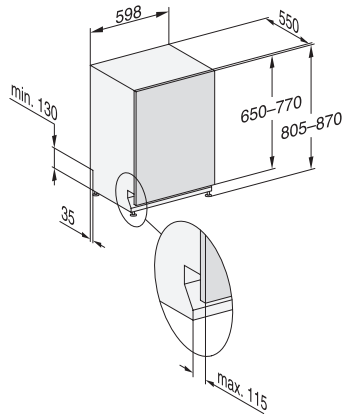

PowerWash	•
Gentle	•
Hygiene	•
SolarSave	•
ExtraQuiet 38 dB(A)	•
Pasta/Paella	•
Tall items 65°C	•
Glasses warm	•
Appliance care	•
<b>Dishwashing options</b>	
AutoDos	•
IntenseZone	•
Express	•
Extra Clean	•
Extra dry	•
<b>Basket design</b>	
Cutlery loading	3D MultiFlex tray
FlexCare glass holder	4
FlexCare cup rack	1
Basket design	ExtraComfort
Number of place settings	14
<b>Safety</b>	
Waterproof system	•
Filter indicator light	•
<b>Technical data</b>	
Niche width minimal in mm	600
Niche width max in mm	600
Niche height minimal in mm	805
Niche height maximal in mm	870
Niche depth in mm	550
Appliance width in mm	598
Appliance height in mm	805
Appliance depth in mm	550
Depth with door open in cm	116.5
Net weight in kg	48.0
Total rated load in kW	2.00
Voltage in V	230
Fuse rating in A	10
Number of phases	1
Electrical frequency standard	50
Length of water inlet hose in m	1.50
Length of water drain hose in m	1.50
Length of supply lead in m	1.80
Min. front panel weight in kg	4.0
Max. front panel weight in kg	11.0
[can be retrofitted by Service to min.]	7.0
[can be retrofitted by Service to max.]	14.0
Replacing lamps	Service

## G 7660 SCVi AutoDos

Fully integrated dishwashers

with automatic dispensing thanks to AutoDos with integrated PowerDisk.

G7000, fully integrated dishwasher, 60cm (installation drawing)

1) Plinth height 35-155 mm, 2) Plinth height 100-220 mm, 3) Appliance height max. 930 mm with plinth height conversion kit (Mat.-Nr. 6.394.761),

G7000, fully integrated dishwasher, 60cm (installation drawing)