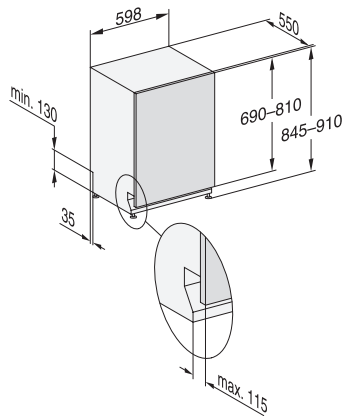

G 7465 SCVi XXL AutoDos

Fully integrated dishwasher XXL

with automatic dispensing thanks to AutoDos with integrated PowerDisk.

G7000, fully integrated dishwasher, XXL, 60cm
(installation drawing)

1) Plinth height 35-155 mm, 2) Plinth height 100-220 mm, 3) Appliance height max. 970 mm with plinth height conversion kit (Mat.-Nr. 6.394.761),

G7000, fully integrated dishwasher, XXL, 60cm
(installation drawing)