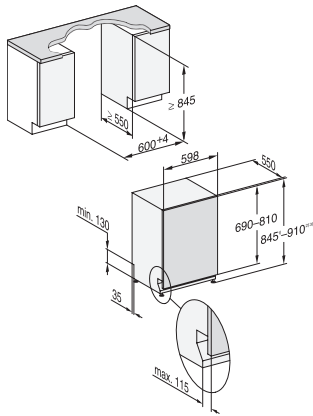

| | |
|---|---|
| Hygiene | • |
| SolarSave | • |
| ExtraQuiet 40 dB(A) | • |
| Appliance care | • |
| Dishwashing options | |
| AutoDos | • |
| IntenseZone | • |
| Express | • |
| Extra Clean | • |
| Extra dry | • |
| Basket design | |
| Cutlery loading | 3D MultiFlex tray |
| FlexCare glass holder | 2 |
| FlexCare cup rack | 1 |
| Basket design | ExtraComfort |
| Number of place settings | 14 |
| Safety | |
| Waterproof system | • |
| Filter indicator light | • |
| Technical data | |
| Niche width minimal in mm | 600 |
| Niche width max in mm | 600 |
| Niche height minimal in mm | 845 |
| Niche height maximal in mm | 910 |
| Niche depth in mm | 550 |
| Appliance width in mm | 598 |
| Appliance height in mm | 845 |
| Appliance depth in mm | 550 |
| Depth with door open in cm | 120.5 |
| Net weight in kg | 49.0 |
| Total rated load in kW | 2.00 |
| Voltage in V | 230 |
| Fuse rating in A | 10 |
| Number of phases | 1 |
| Electrical frequency standard | 50 |
| Length of water inlet hose in m | 1.50 |
| Length of water drain hose in m | 1.50 |
| Length of supply lead in m | 1.80 |
| Min. front panel weight in kg | 4.0 |
| Max. front panel weight in kg | 12.0 |
| Available display languages | |
| Available display languages via MultiLingua | bahasa malaysia, deutsch, english (AU), english (GB), [?][?][?][?][?][?], [?][?][?] |
| Accessories included | |
| 1 x PowerDisk | • |
| Voucher for 6 x PowerDisk | • |

G 7465 SCVi XXL AutoDos

Fully integrated dishwasher XXL

with automatic dispensing thanks to AutoDos with integrated PowerDisk.

G7000, fully integrated dishwasher, XXL, 60cm
(installation drawing)

1) Plinth height 35-155 mm, 2) Plinth height 100-220 mm, 3) Appliance height max. 970 mm with plinth height conversion kit (Mat.-Nr. 6.394.761),

G7000, fully integrated dishwasher, XXL, 60cm
(installation drawing)