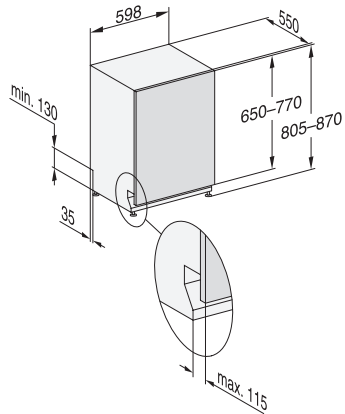

G 7460 SCVi AutoDos

Fully integrated dishwashers

with automatic dispensing thanks to AutoDos with integrated PowerDisk.

EAN: 4002516464167 / Material number: 11870280 / Old Material Number: 21746062GB

ExtraQuiet 40 dB(A)	•
Appliance care	•
Dishwashing options	
AutoDos	•
IntenseZone	•
Express	•
Extra Clean	•
Extra dry	•
Basket design	
Cutlery loading	3D MultiFlex tray
FlexCare glass holder	2
FlexCare cup rack	1
Basket design	ExtraComfort
Number of place settings	14
Safety	
Waterproof system	•
Filter indicator light	•
Technical data	
Niche width minimal in mm	600
Niche width max in mm	600
Niche height minimal in mm	805
Niche height maximal in mm	870
Niche depth in mm	550
Appliance width in mm	598
Appliance height in mm	805
Appliance depth in mm	550
Depth with door open in cm	116.5
Net weight in kg	48.0
Total rated load in kW	2.00
Voltage in V	230
Fuse rating in A	10
Number of phases	1
Electrical frequency standard	50
Length of water inlet hose in m	1.50
Length of water drain hose in m	1.50
Length of supply lead in m	1.80
Min. front panel weight in kg	4.0
Max. front panel weight in kg	11.0
[can be retrofitted by Service to min.]	7.0
[can be retrofitted by Service to max.]	14.0
Available display languages	
Available display languages via MultiLingua	bahasa malaysia, deutsch, english (AU), english (GB),
Accessories included	
1 x PowerDisk	•
Voucher for 6 x PowerDisk	•

G 7460 SCVi AutoDos
Fully integrated dishwashers
with automatic dispensing thanks to AutoDos with integrated PowerDisk.

G7000, fully integrated dishwasher, 60cm (installation drawing)

- 1) Plinth height 35-155 mm, 2) Plinth height 100-220 mm,
- 3) Appliance height max. 930 mm with plinth height conversion kit (Mat.-Nr. 6.394.761),

G7000, fully integrated dishwasher, 60cm (installation drawing)