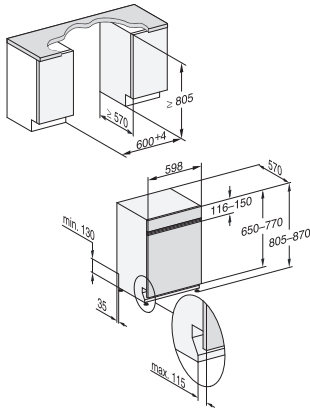

G 7200 SCi
Semi-integrated dishwasher
with 3D MultiFlex tray for maximum convenience.

EAN: 4002516464051 / Material number: 11869830 / Old Material Number: 21720056GB

Extra Clean	•
Extra dry	•
Basket design	
Cutlery loading	3D MultiFlex tray
FlexCare cup rack	1
Basket design	ComfortPlus 60 cm
Number of place settings	14
Safety	
Waterproof system	•
Filter indicator light	•
Safety lock	•
Technical data	
Niche width minimal in mm	600
Niche width max in mm	600
Niche height minimal in mm	805
Niche height maximal in mm	870
Niche depth in mm	570
Appliance width in mm	598
Appliance height in mm	805
Appliance depth in mm	570
Depth with door open in cm	116.5
Net weight in kg	47.2
Total rated load in kW	2.00
Voltage in V	230
Fuse rating in A	10
Number of phases	1
Electrical frequency standard	50
Length of water inlet hose in m	1.50
Length of water drain hose in m	1.50
Length of supply lead in m	1.80
Min. front panel weight in kg	3.0
Max. front panel weight in kg	10.0
[can be retrofitted by Service to min.]	10.0
[can be retrofitted by Service to max.]	20.0
Available display languages	
Available display languages via MultiLingua	bahasa malaysia, deutsch, english (AU), english (GB),

G 7200 SCi
Semi-integrated dishwasher
with 3D MultiFlex tray for maximum convenience.

G7000, integrated dishwasher, 60cm (installation drawing)

1) Plinth height 35-155 mm, 2) Plinth height 100-220 mm,
3) Appliance height max. 930 mm with plinth height
conversion kit (Mat.-Nr. 6.394.761)

G7000, integrated dishwasher, 60cm (installation drawing)