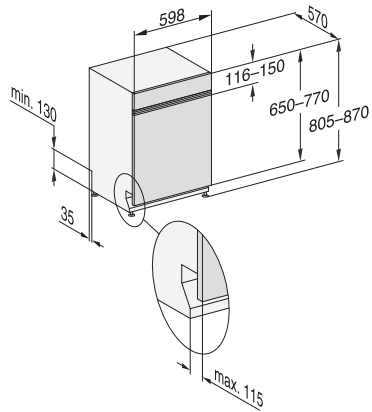

G 7200 SCi
Semi-integrated dishwasher
with 3D MultiFlex tray for maximum convenience.

EAN: 4002516464051 / Material number: 11869830 / Old Material Number: 21720056GB

Extra Clean	•
Extra dry	•
Basket design	
Cutlery loading	3D MultiFlex tray
FlexCare cup rack	1
Basket design	ComfortPlus 60 cm
Number of place settings	14
Safety	
Waterproof system	•
Filter indicator light	•
Safety lock	•
Technical data	
Niche width minimal in mm	600
Niche width max in mm	600
Niche height minimal in mm	805
Niche height maximal in mm	870
Niche depth in mm	570
Appliance width in mm	598
Appliance height in mm	805
Appliance depth in mm	570
Depth with door open in cm	116.5
Net weight in kg	47.2
Total rated load in kW	2.00
Voltage in V	230
Fuse rating in A	10
Number of phases	1
Electrical frequency standard	50
Length of water inlet hose in m	1.50
Length of water drain hose in m	1.50
Length of supply lead in m	1.80
Min. front panel weight in kg	3.0
Max. front panel weight in kg	10.0
[can be retrofitted by Service to min.]	10.0
[can be retrofitted by Service to max.]	20.0
Available display languages	
Available display languages via MultiLingua	bahasa malaysia, deutsch, english (AU), english (GB),

G 7200 SCi
Semi-integrated dishwasher
with 3D MultiFlex tray for maximum convenience.

G7000, integrated dishwasher, 60cm (installation drawing)

1) Plinth height 35-155 mm, 2) Plinth height 100-220 mm,
3) Appliance height max. 930 mm with plinth height
conversion kit (Mat.-Nr. 6.394.761)

G7000, integrated dishwasher, 60cm (installation drawing)