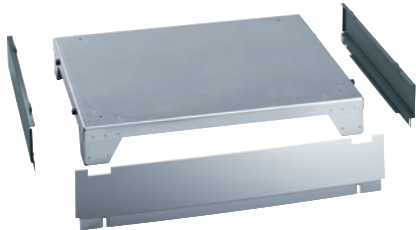

APDR 003

Box plinth, 13 cm high

for ergonomic loading and unloading of the tumble dryer.

- Can be screwed onto the dryer

EAN: 4002516441649 / Material number: 11792050 / Old Material Number: 59520003EU

Product classification	
Tumble dryers	•
Machine/accessory category	
PT 8251	•
PT 8251 COP	•
PT 8253	•
PT 8257	•
PT 8331 COP	•
PDR 514	•
PDR 914	•
Product category	
Plinth/base	•
Product properties	
Electrical connection	OHNE
Material	Stainless steel, Powder coated galvanised steel
Colour	null, Iron grey
Dimensions and weight	
External dimensions, net height in mm	127
External dimensions, net width in mm	880
External dimensions, net depth in mm	679
External dimensions, gross height in mm	145
External dimensions, gross width in mm	895
External dimensions, gross depth in mm	705
Net weight [kg]	17.60
Gross weight in kg	20.50