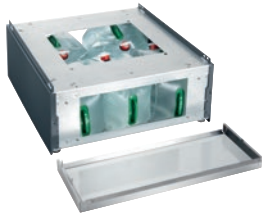

APWM 036

Box plinth, 30 cm high, without floor bolts
for ergonomic loading and unloading of washing machines.

- No need to anchor the plinth to the floor
- Safe and stable operation

EAN: 4002516441632 / Material number: 11792040 / Old Material Number: 59510036EU

Product classification	
Washing machines	•
Machine/accessory category	
PW 413	•
PW 413 Mop Star 130	•
PW 811	•
PWM 514	•
PWM 912	•
Product category	
Plinth/base	•
Product properties	
Electrical connection	OHNE
Material	Stainless steel, Powder coated galvanised steel
Colour	Stainless Steel, Iron grey
Dimensions and weight	
External dimensions, net height in mm	345
External dimensions, net width in mm	795
External dimensions, net depth in mm	895
External dimensions, gross height in mm	310
External dimensions, gross width in mm	785
External dimensions, gross depth in mm	855
Net weight [kg]	39.50
Gross weight in kg	44.00