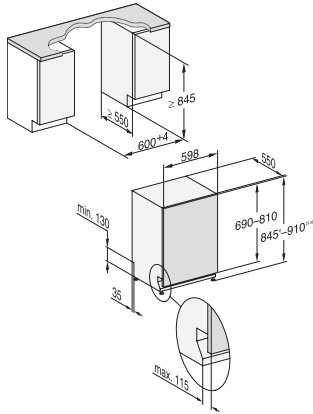

Appliance care	•
Dishwashing options	
AutoDos	•
Express	•
Extra Clean	•
Extra dry	•
Basket design	
Cutlery loading	3D MultiFlex tray
FlexCare cup rack	1
Basket design	ComfortPlus
Number of place settings	14
Safety	
Waterproof system	•
Filter indicator light	•
Technical data	
Niche width minimal in mm	600
Niche width max in mm	600
Niche height minimal in mm	845
Niche height maximal in mm	910
Niche depth in mm	550
Appliance width in mm	598
Appliance height in mm	845
Appliance depth in mm	550
Depth with door open in cm	120.5
Net weight in kg	48.0
Total rated load in kW	2.00
Voltage in V	230
Fuse rating in A	10
Number of phases	1
Electrical frequency standard	50
Length of water inlet hose in m	1.50
Length of water drain hose in m	1.50
Length of supply lead in m	1.80
Min. front panel weight in kg	4.0
Max. front panel weight in kg	12.0
Available display languages	
Available display languages via MultiLingua	bahasa malaysia, deutsch, english (AU), english (GB),
Accessories included	
1 x PowerDisk	•
Voucher for 6 x PowerDisk	•

G 7165 SCVi XXL AutoDos

Fully integrated dishwasher XXL

with automatic dispensing thanks to AutoDos with integrated PowerDisk.

G7000, fully integrated dishwasher, XXL, 60cm (installation drawing)

1) Plinth height 35-155 mm, 2) Plinth height 100-220 mm,
3) Appliance height max. 970 mm with plinth height
conversion kit (Mat.-Nr. 6.394.761),