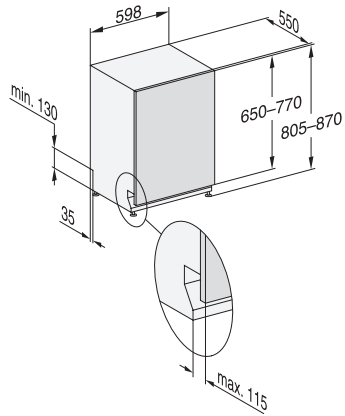

G 7160 SCVi AutoDos

Fully integrated dishwashers

with automatic dispensing thanks to AutoDos with integrated PowerDisk.

G7000, fully integrated dishwasher, 60cm (installation drawing)

- 1) Plinth height 35-155 mm, 2) Plinth height 100-220 mm,
- 3) Appliance height max. 930 mm with plinth height conversion kit (Mat.-Nr. 6.394.761),

G7000, fully integrated dishwasher, 60cm (installation drawing)