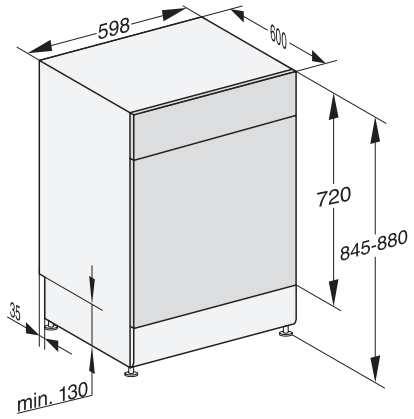

G 7110 SC AutoDos

Freestanding dishwashers

with automatic dispensing thanks to AutoDos with integrated PowerDisk.

G7000, free standing dishwasher, 60cm (installation drawing)