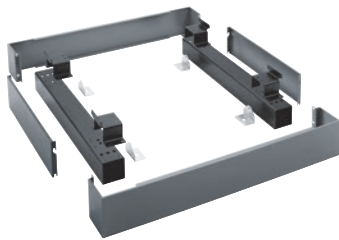

APWM 028

Box plinth, height 17 cm

for ergonomic loading and unloading of washing machines.

- Can be screwed onto the washer-extractor

EAN: 4002516437802 / Material number: 11783030 / Old Material Number: 59510028EU

<b>Product category</b>	
Washing machines	•
<b>Machine/accessory category</b>	
PW 6323	•
<b>Product category</b>	
Plinth/base	•
<b>Product properties</b>	
Electrical connection	OHNE
Material	Powder coated galvanised steel
Colour	Iron grey
<b>Dimensions and weight</b>	
External dimensions, net height in mm	170
External dimensions, net width in mm	1558
External dimensions, net depth in mm	870
External dimensions, gross height in mm	354
External dimensions, gross width in mm	1798
External dimensions, gross depth in mm	486
Net weight [kg]	35.00
Gross weight in kg	65.00