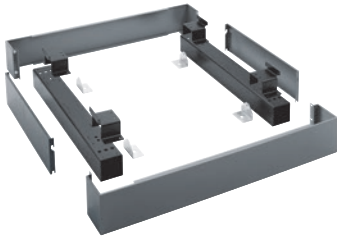

APWM 028

Box plinth, height 17 cm

for ergonomic loading and unloading of washing machines.

- Can be screwed onto the washer-extractor

EAN: 4002516437802 / Material number: 11783030 /  
Old Material Number: 59510028EU

<b>Product category</b>	
Washing machines	•
<b>Machine/accessory category</b>	
PW 6323	•
<b>Product category</b>	
Plinth/base	•
<b>Product properties</b>	
Electrical connection	OHNE
Material	Powder coated galvanised steel
Colour	Iron grey
<b>Dimensions and weight</b>	
External dimensions, net height in mm	170
External dimensions, net width in mm	1558
External dimensions, net depth in mm	870
External dimensions, gross height in mm	354
External dimensions, gross width in mm	1798
External dimensions, gross depth in mm	486
Net weight [kg]	35.00
Gross weight in kg	65.00