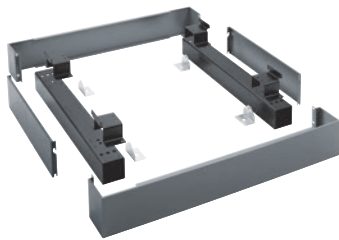

APWM 026

Box plinth, height 17 cm

for ergonomic loading and unloading of washing machines.

- Can be screwed onto the washer-extractor

EAN: 4002516437789 / Material number: 11783010 / Old Material Number: 59510026EU

<b>Product category</b>	
Washing machines	•
<b>Machine/accessory category</b>	
PW 6243	•
<b>Product category</b>	
Plinth/base	•
<b>Product properties</b>	
Electrical connection	OHNE
Material	Powder coated galvanised steel
Colour	Iron grey
<b>Dimensions and weight</b>	
External dimensions, net height in mm	170
External dimensions, net width in mm	1337
External dimensions, net depth in mm	870
External dimensions, gross height in mm	354
External dimensions, gross width in mm	1798
External dimensions, gross depth in mm	486
Net weight [kg]	35.00
Gross weight in kg	65.00