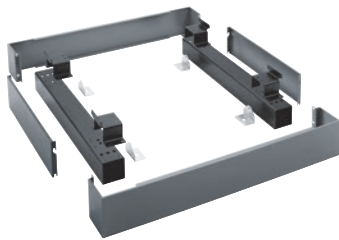

APWM 024

Box plinth, height 17 cm

for ergonomic loading and unloading of washing machines.

- Can be screwed onto the washer-extractor

EAN: 4002516437765 / Material number: 11782990 / Old Material Number: 59510024EU

<b>Product category</b>	
Washing machines	•
<b>Machine/accessory category</b>	
PW 6163	•
<b>Product category</b>	
Plinth/base	•
<b>Product properties</b>	
Electrical connection	OHNE
Material	Powder coated galvanised steel
Colour	Iron grey
<b>Dimensions and weight</b>	
External dimensions, net height in mm	170
External dimensions, net width in mm	1110
External dimensions, net depth in mm	870
External dimensions, gross height in mm	354
External dimensions, gross width in mm	1798
External dimensions, gross depth in mm	486
Net weight [kg]	33.50
Gross weight in kg	65.00