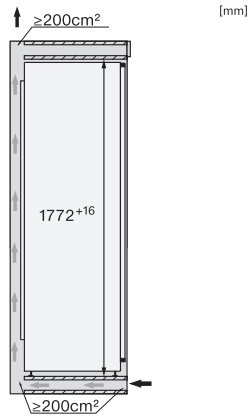

K 7793 C

Built-in refrigerator

with PerfectFresh Active, FlexiLight 2.0 and FlexiTray for maximum convenience.

EAN: 4002516413103 / Material number: 11729610 / Old Material Number: 36779300GB

Technical data	
Niche width in mm min.	560
Niche width in mm max.	570
Niche height in mm min.	1772
Niche height in mm max.	1788
Niche depth in mm	550
Appliance width in mm	559
Appliance height in mm	1770
Appliance depth in mm	544
Weight in kg	70.3
Max. door front weight – refrigerator, in kg	26
Climate class	SN-T
Refrigerator compartment in l	296
including PerfectFresh zone in l	98
4* freezer compartment in l	0
Total usable capacity in l	296
Noise class (A–D)	B
Sound power in dB(A) re 1 pW	32
Current consumption (mA)	0
Voltage in V	220-240
Fuse rating in A	10
Number of phases	1
Frequency in Hz	50
Length of supply lead in m	2.2
Replacing lamps	Customer Service
Accessories supplied	
Egg tray	•
PerfectFresh organisation box	•

\*The declared energy consumption was calculated in a 560 mm deep niche. The appliance is fully functional in a 550 mm niche but the energy consumption will be slightly higher.

K7733E, K7763E, K7732E, K7734F, K7764E, K7743E, K7743D, K7744E, K7773D, K7774D, side view (installation drawings)