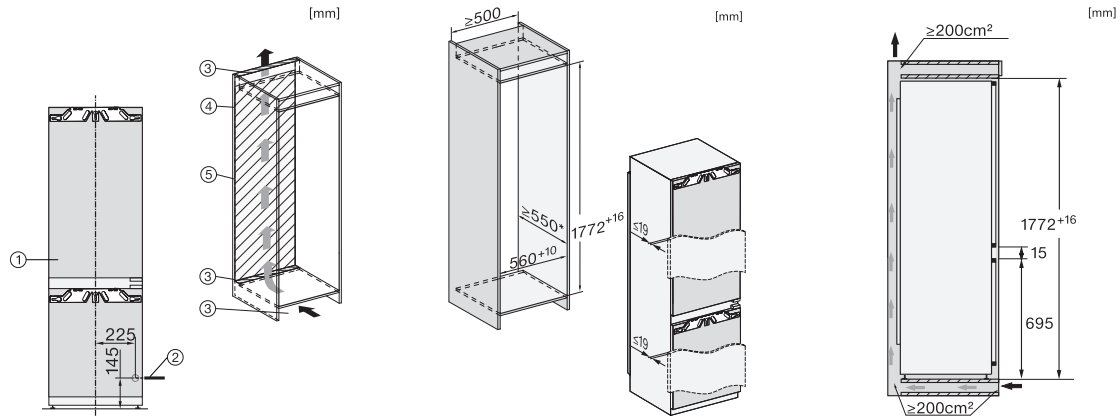

KFN 7785 D

Built-in fridge-freezer combination

FlexiLight 2.0, DynaCool, NoFrost and My Ice for individual convenience.

KFN7734C, KFN7734F, KFN7734D, KFN7764D, KFN7785D, KFN7744E, KFN7774D, installation (footnote*) (installation drawings)

*1. View from the front, 2. Mains connection cable, L = 2100 mm, 3. Ventilation cut-out min. 200 cm², 4. Ventilation, 5. No connections permitted in this area

KFN7734C, KFN7734F, KFN7734D, KFN7764D, KFN7785D, KFN7744E, KFN7774D, built-in (footnote*) (installation drawings)

*The declared energy consumption was calculated in a 560 mm deep niche. The appliance is fully functional in a 550 mm niche but the energy consumption will be slightly higher.

KFNS7734D, KFN7734C, KFN7734F, KFN7734D, KFN7764D, KFN7785D, KFN7744E, KFN7774D, side view (installation drawings)