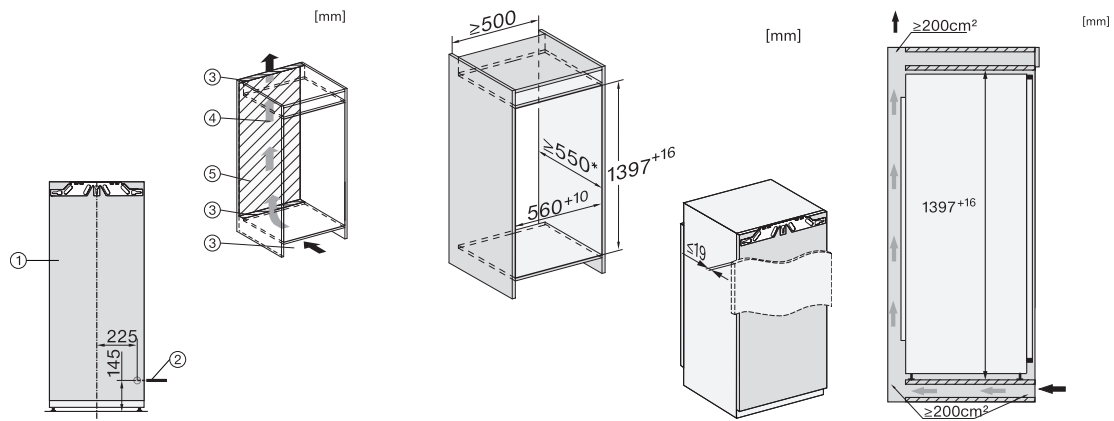

K 7433 E

Built-in refrigerator

with DailyFresh, maintenance-free LED lighting, DynaCool and ComfortClean.

K7433E, K7434E, K7464E, K7443D, K7444D, K7473D, K7474D, FNS74470D, installation (footnote*) (installation drawings)

*1. View from the front, 2. Mains connection cable, L = 2100 mm, 3. Ventilation cut-out min. 200 cm², 4. Ventilation, 5. No connections permitted in this area

K7433E, K7434E, K7464E, K7443D, K7444D, K7473D, K7474D, FNS7470D, built-in (footnote*) (installation drawings)

*The declared energy consumption was calculated in a 560 mm deep niche. The appliance is fully functional in a 550 mm niche but the energy consumption will be slightly higher.

K7433E, K7434E, K7464E, K7443D, K7444D, K7473D, K7474D, FNS7470D, side view (installation drawings)