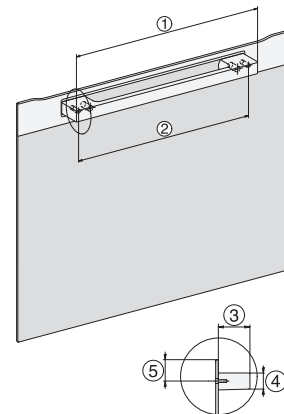

installation H7000 XL, installation drawing, GB, AU

1) Netzanschlussleitung, L=1500 mm, 2) In diesem Bereich kein Anschluss, 3) Lüftungsausschnitt min. 150 cm²

side view H7000 XL, installation drawings, GB, AU

22 mm – glass, 23.3 mm – metal

built-in H7000 XL, installation drawing

H226x-1B/BP/E/EP/I/IP, H2x6xB/BP, H7x6xB/BP/BPX, installation drawings

If the oven is to be installed under a hob, follow the instructions for installing the hob and the height of the hob.

DG2840, DG7x40, DGC7x4x, DG7x6x, DGC7x6x, DGD7635, DGM7x4x, DO7, H28B/BP, H7x4xB/BM/BP, H7x6xB/BP, installation drawing

1) 400 mm, 2) 360 mm, 3) 47 mm, 4) 24 mm, 5) 32.5 mm

H226x-1B/BP/E/EP/I/IP, H2760B/BP, H28x0B/BP, H7x40BM/BMX, H7x6xB/BP/BPX, installation drawings

H2xxx-1 B/BP/E/I/IP, H7xxx B/BP/BM/BMX, installation drawings

22 mm – glass, 23,3 mm – metal