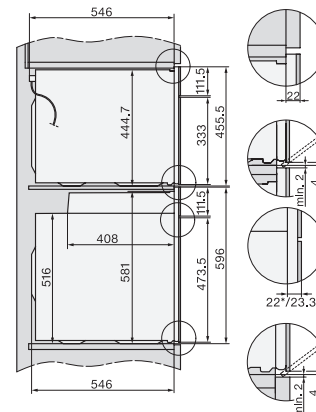

22 mm – glass, 23.3 mm – metal

built-in H7000 XL, installation drawing

H226x-1B/BP/E/EP/I/IP, H2x6xB/BP, H7x6xB/BP/BPX, installation drawings

If the oven is to be installed under a hob, follow the instructions for installing the hob and the height of the hob.

DG2840, DG7x40, DGC7x4x, DG7x6x, DGC7x6x, DGD7635, DGM7x4x, DO7, H28B/BP, H7x4xB/BM/BP, H7x6xB/BP, installation drawing

1) 400 mm, 2) 360 mm, 3) 47 mm, 4) 24 mm, 5) 32.5 mm

H226x-1B/BP/E/EP/I/IP, H2760B/BP, H28x0B/BP, H7x40BM/BMX, H7x6xB/BP/BPX, installation drawings

side view H7000 XL build-under, installation drawing

22 mm – glass, 23.3 mm – metal

H2xxx-1 B/BP/E/I/IP, H7xxx B/BP/BM/BMX, installation drawings

22 mm – glass, 23.3 mm – metal

H 7262 BP

Oven

with clear text display, food probe and pyrolytic cleaning

H2xxx-1 B/BP/E/I/IP, H7xxx B/BP/BM/BMX, installation drawings

22 mm – glass, 23,3 mm – metal