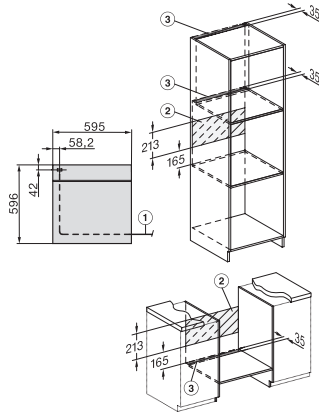

H 7262 BP

Oven

with clear text display, food probe and pyrolytic cleaning

EAN: 4002516375876 / Material number: 11612940 / Old Material Number: 22726245GB

Number of shelf levels oven compartment 1	5
Number of shelf levels oven compartment 2	5
Numbered shelf levels	•
Oven light	1 halogen spot
Temperatures in °C	30–300
Electronic temperature regulation min. in °C	30
Electronic temperature regulation max. in °C	300
Niche width min. in mm	560
Niche width max. in mm	568
Niche height min. in mm	590
Niche height max. in mm	595
Niche depth in mm	550
Appliance width in mm	595
Appliance height in mm	596
Appliance depth in mm	569
Weight in kg	47.0
Total rated load in kW	3.60
Voltage in V	220-240
Frequency in Hz	50
Fuse rating in A	16
Number of phases	1
Length of supply lead in m	1.50
Replacing lamps	Customer
Accessories included	
Baking tray with PerfectClean	1
Universal tray with PerfectClean	1
Baking and roasting rack with PerfectClean	1
FlexiClip runners with PerfectClean	1
Removable PerfectClean side runners (pair)	1
Grilling and roasting insert with PerfectClean	1
Available display languages	
Available display languages via MultiLingua	bahasa malaysia, dansk, deutsch, english, español, français, hrvatski, italiano, magyar, nederlands, norsk, polski, portugês, русский, română, slovenčina, slovenščina, srpski, suomi, svenska, türkçe, українська, čeština, ελληνικά,

H 7262 BP

Oven

with clear text display, food probe and pyrolytic cleaning

installation H7000 XL, installation drawing

1) Netzanschlussleitung, L=1500 mm, 2) In diesem Bereich kein Anschluss, 3) Lüftungsausschnitt min. 150 cm²

installation H7000 XL, installation drawing, GB, AU

1) Netzanschlussleitung, L=1500 mm, 2) In diesem Bereich kein Anschluss, 3) Lüftungsausschnitt min. 150 cm²

side view H7000 XL, installation drawings, GB, AU

H2xxx-1 B/BP/E/I/IP, H7xxx B/BP/BM/BMX, installation drawings

22 mm – glass, 23,3 mm – metal