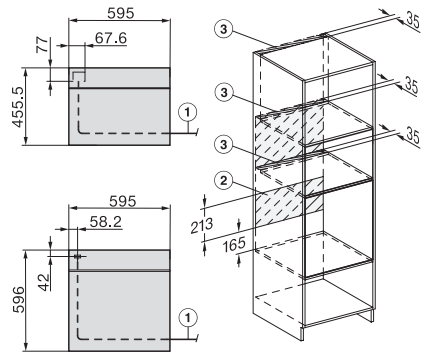

22 mm – glass, 23.3 mm – metal

built-in H7000 XL, installation drawing

H226x-1B/BP/E/EP/I/IP, H2x6xB/BP, H7x6xB/BP/BPX, installation drawings

If the oven is to be installed under a hob, follow the instructions for installing the hob and the height of the hob.

DG2840, DG7x40, DGC7x4x, DG7x6x, DGC7x6x, DGD7635, DGM7x4x, DO7, H28B/BP, H7x4xB/BM/BP, H7x6xB/BP, installation drawing

1) 400 mm, 2) 360 mm, 3) 47 mm, 4) 24 mm, 5) 32.5 mm

H226x-1B/BP/E/EP/I/IP, H2760B/BP, H28x0B/BP, H7x40BM/BMX, H7x6xB/BP/BPX, installation drawings

side view H7000 XL build-under, installation drawing

22 mm – glass, 23.3 mm – metal

H2xxx-1 B/BP/E/I/IP, H7xxx B/BP/BM/BMX, installation drawings

22 mm – glass, 23.3 mm – metal

H 7262 BP

Oven

with clear text display, food probe and pyrolytic cleaning

H2xxx-1 B/BP/E/I/IP, H7xxx B/BP/BM/BMX, installation drawings

22 mm – glass, 23,3 mm – metal