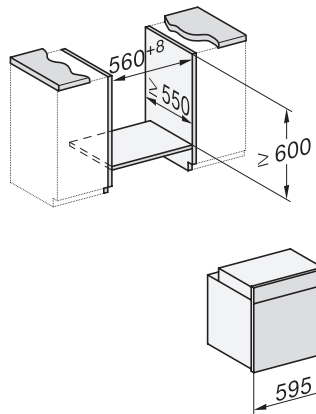

H 7262 BP

Oven

with clear text display, food probe and pyrolytic cleaning

installation H7000 XL, installation drawing

1) Netzanschlussleitung, L=1500 mm, 2) In diesem Bereich kein Anschluss, 3) Lüftungsausschnitt min. 150 cm²

installation H7000 XL, installation drawing, GB, AU

1) Netzanschlussleitung, L=1500 mm, 2) In diesem Bereich kein Anschluss, 3) Lüftungsausschnitt min. 150 cm²

side view H7000 XL, installation drawings, GB, AU

22 mm – glass, 23.3 mm – metal

built-in H7000 XL, installation drawing

H226x-1B/BP/E/EP/I/IP, H2x6xB/BP, H7x6xB/BP/BPX, installation drawings

If the oven is to be installed under a hob, follow the instructions for installing the hob and the height of the hob.

DG2840, DG7x40, DGC7x4x, DG7x6x, DGC7x6x, DGD7635, DGM7x4x, DO7, H28B/BP, H7x4xB/BM/BP, H7x6xB/BP, installation drawing

1) 400 mm, 2) 360 mm, 3) 47 mm, 4) 24 mm, 5) 32.5 mm

H226x-1B/BP/E/EP/I/IP, H2760B/BP, H28x0B/BP, H7x40BM/BMX, H7x6xB/BP/BPX, installation drawings