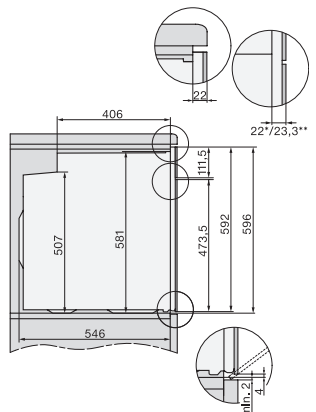

installation H7000 XL, installation drawing, GB, AU

1) Netzanschlussleitung, L=1500 mm, 2) In diesem Bereich kein Anschluss, 3) Lüftungsausschnitt min. 150 cm²

side view H7000 XL, installation drawings, GB, AU

22 mm – glass, 23.3 mm – metal

built-in H7000 XL, installation drawing

H226x-1B/BP/E/EP/I/IP, H2x6xB/BP, H7x6xB/BP/BPX, installation drawings

If the oven is to be installed under a hob, follow the instructions for installing the hob and the height of the hob.

DG2840, DG7x40, DGC7x4x, DG7x6x, DGC7x6x, DGD7635, DGM7x4x, DO7, H28B/BP, H7x4xB/BM/BP, H7x6xB/BP, installation drawing

1) 400 mm, 2) 360 mm, 3) 47 mm, 4) 24 mm, 5) 32.5 mm

H226x-1B/BP/E/EP/I/IP, H2760B/BP, H28x0B/BP, H7x40BM/BMX, H7x6xB/BP/BPX, installation drawings

H2xxx-1 B/BP/E/I/IP, H7xxx B/BP/BM/BMX, installation drawings

22 mm – glass, 23,3 mm – metal