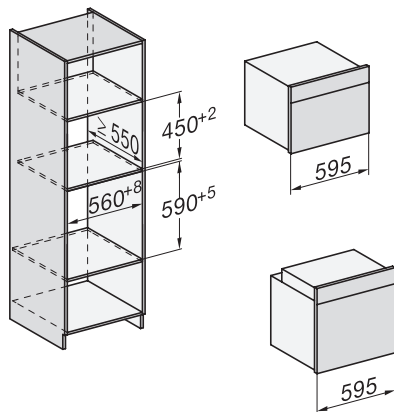

installation H7000 XL, installation drawing, GB, AU

1) Netzanschlussleitung, L=1500 mm, 2) In diesem Bereich kein Anschluss, 3) Lüftungsausschnitt min. 150 cm²

side view H7000 XL, installation drawings, GB, AU

22 mm – glass, 23.3 mm – metal

built-in H7000 XL, installation drawing

H226x-1B/BP/E/EP/I/IP, H2x6xB/BP, H7x6xB/BP/BPX, installation drawings

If the oven is to be installed under a hob, follow the instructions for installing the hob and the height of the hob.

DG2840, DG7x40, DGC7x4x, DG7x6x, DGC7x6x, DGD7635, DGM7x4x, DO7, H28B/BP, H7x4xB/BM/BP, H7x6xB/BP, installation drawing

1) 400 mm, 2) 360 mm, 3) 47 mm, 4) 24 mm, 5) 32.5 mm

H226x-1B/BP/E/EP/I/IP, H2760B/BP, H28x0B/BP, H7x40BM/BMX, H7x6xB/BP/BPX, installation drawings