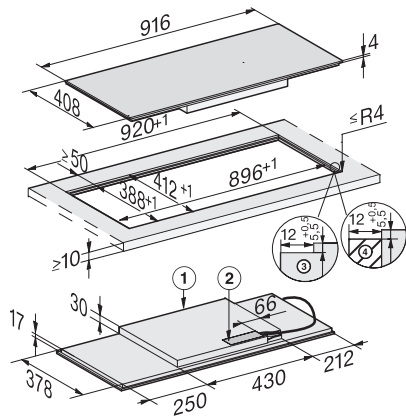

KM 7684 FL

Induction hob with onset controls

panorama design with two PowerFlex cooking areas for extra convenience.

EAN: 4002516149293 / Material number: 11144070 / Old Material Number: 26768470GB

Efficiency and sustainability	
Power rating in off mode in W	0.5
Power rating in standby mode in W	1.0
Power rating in networked standby in W	2.0
Time until automatic switch to off mode in min	20
Time until automatic switch to standby in min	20
Time until automatic switch to networked standby in min	20
Cleaning and care	
Easy to clean ceramic glass	•
Safety	
Safety switch-off	•
Lock function	•
System lock	•
Integrated cooling fan	•
Overheating protection	•
Residual heat indicator	•
Technical data	
Dimensions in mm (width)	916
Dimensions in mm (height)	51
Dimensions in mm (depth)	408
Cutout dimensions in mm (width) with surface-mounted installation	896
Cutout dimensions in mm (depth) with surface-mounted installation	388
Casing height incl. connection box in mm	51
Internal cutout dimensions in mm (width) with flush installation	896
Internal cutout dimensions in mm (depth) with flush installation	388
Weight in kg	12
External cutout dimensions in mm (width) with flush installation	920
External cutout dimensions in mm (depth) with flush installation	412
Total rated load in kW	7.30
Length of supply lead in m	1.4
Voltage in V	230
Frequency in Hz	50-60
Accessories included	
Mains cable	Yes

KM 7684 FL

Induction hob with onset controls

panorama design with two PowerFlex cooking areas for extra convenience.

KM7684FL, KM7684-1FL, flush (installation drawings)

1) Front, 2) Mains connection box with mains connection cable, L = 1440 mm, are enclosed loosely, 3) Stepped cut-out natural stone worktop, 4) Wood support 12 mm (not supplied)

KM7684FL, KM7684-1FL, onset installation (installation drawings)

1) Front, 2) Mains connection box with mains connection cable, L = 1440 mm