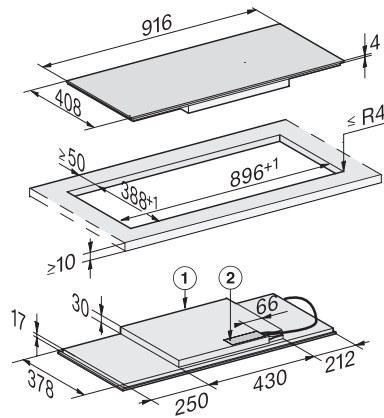

KM 7684 FL

Induction hob with onset controls

panorama design with two PowerFlex cooking areas for extra convenience.

EAN: 4002516149293 / Material number: 11144070 / Old Material Number: 26768470GB

Efficiency and sustainability	
Power rating in off mode in W	0.5
Power rating in standby mode in W	1.0
Power rating in networked standby in W	2.0
Time until automatic switch to off mode in min	20
Time until automatic switch to standby in min	20
Time until automatic switch to networked standby in min	20
Cleaning and care	
Easy to clean ceramic glass	•
Safety	
Safety switch-off	•
Lock function	•
System lock	•
Integrated cooling fan	•
Overheating protection	•
Residual heat indicator	•
Technical data	
Dimensions in mm (width)	916
Dimensions in mm (height)	51
Dimensions in mm (depth)	408
Cutout dimensions in mm (width) with surface-mounted installation	896
Cutout dimensions in mm (depth) with surface-mounted installation	388
Casing height incl. connection box in mm	51
Internal cutout dimensions in mm (width) with flush installation	896
Internal cutout dimensions in mm (depth) with flush installation	388
Weight in kg	12
External cutout dimensions in mm (width) with flush installation	920
External cutout dimensions in mm (depth) with flush installation	412
Total rated load in kW	7.30
Length of supply lead in m	1.4
Voltage in V	230
Frequency in Hz	50-60
Accessories included	
Mains cable	Yes

KM 7684 FL

Induction hob with onset controls

panorama design with two PowerFlex cooking areas for extra convenience.

KM7684FL, KM7684-1FL, flush (installation drawings)

1) Front, 2) Mains connection box with mains connection cable, L = 1440 mm, are enclosed loosely, 3) Stepped cut-out natural stone worktop, 4) Wood support 12 mm (not supplied)

KM7684FL, KM7684-1FL, onset installation (installation drawings)

1) Front, 2) Mains connection box with mains connection cable, L = 1440 mm