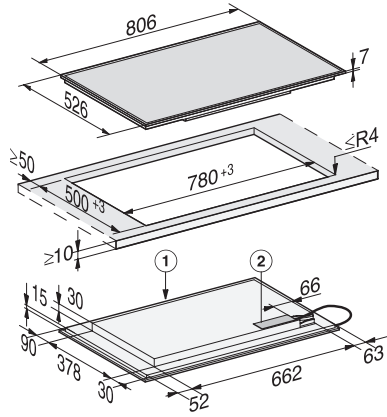

## KM 7575 FR

Induction hob with onset controls

with 3 PowerFlex cooking areas for maximum power output

EAN: 4002516149286 / Material number: 11144060 / Old Material Number: 26757500GB

Recall function	•
Safety switch-off	•
Permanent pan recognition	•
Individual setting options (e.g. buzzers)	•
Wipe protection	•
Minute minder	•
<b>Efficiency and sustainability</b>	
Power rating in off mode in W	0.5
Power rating in standby mode in W	1.0
Power rating in networked standby in W	2.0
Time until automatic switch to off mode in min	20
Time until automatic switch to standby in min	20
Time until automatic switch to networked standby in min	20
<b>Cleaning and care</b>	
Easy to clean ceramic glass	•
<b>Safety</b>	
Safety switch-off	•
Lock function	•
System lock	•
Integrated cooling fan	•
Overheating protection	•
Residual heat indicator	•
<b>Technical data</b>	
Dimensions in mm (width)	806
Dimensions in mm (height)	52
Dimensions in mm (depth)	526
Cutout dimensions in mm (width) with surface-mounted installation	780
Cutout dimensions in mm (depth) with surface-mounted installation	500
Casing height incl. connection box in mm	45
Weight in kg	16
Total rated load in kW	11.00
Length of supply lead in m	1.4
Voltage in V	230
Frequency in Hz	50-60
<b>Accessories included</b>	
Mains cable	Yes

## KM 7575 FR

Induction hob with onset controls

with 3 PowerFlex cooking areas for maximum power output

KM 7575 FR (installation drawing)

1) Front, 2) Mains connection box with mains connection cable, L = 1440 mm, are enclosed loosely