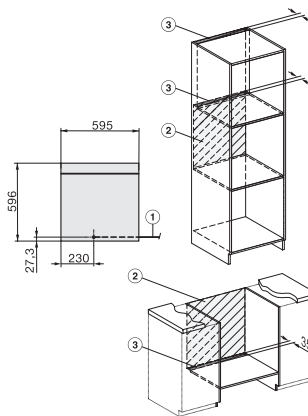

### Dialog oven

- from designer-level kitchen to star rated kitchen.

DO7860, installation drawings  
22 mm – glass, 23,3 mm – metal

DO7860, DO7860 C (CN), installation drawings, GB, AUS, CN  
22 mm – glass, 23.3 mm – metal

DO7860, DO7860C (CN), installation drawings

DO7860, DO7860C (CN), installation drawings

DO7860, installation drawings  
1) Mains Connection cable, L = 1500 mm, 2) No connection in this area, 3) Lüftungsausschnitt min. 150 cm<sup>2</sup>

DO7860, DO7860 C (CN), installation drawings, GB, AUS, CN  
1) Mains connection cable, L = 1500 mm, 2) No connection in this area, 3) Lüftungsausschnitt min. 150 cm<sup>2</sup>

DG2840, DG7x40, DGC7x4x, DG7x6x, DGC7x6x, DGD7635, DGM7x4x, DO7, H28B/BP, H7x4xB/BM/BP, H7x6xB/BP, installation drawing  
1) 400 mm, 2) 360 mm, 3) 47 mm, 4) 24 mm, 5) 32.5 mm