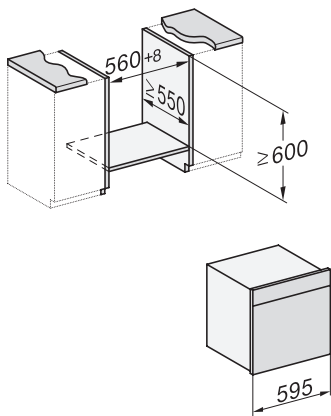

### Dialog oven

- from designer-level kitchen to star rated kitchen.

DO7860, installation drawings  
22 mm – glass, 23,3 mm – metal

DO7860, DO7860 C (CN), installation drawings, GB, AUS, CN  
22 mm – glass, 23.3 mm – metal

DO7860, DO7860C (CN), installation drawings

DO7860, DO7860C (CN), installation drawings

DO7860, installation drawings  
1) Mains Connection cable, L = 1500 mm, 2) No connection in this area, 3) Lüftungsausschnitt min. 150 cm<sup>2</sup>

DO7860, DO7860 C (CN), installation drawings, GB, AUS, CN  
1) Mains connection cable, L = 1500 mm, 2) No connection in this area, 3) Lüftungsausschnitt min. 150 cm<sup>2</sup>

DG2840, DG7x40, DGC7x4x, DG7x6x, DGC7x6x, DGD7635, DGM7x4x, DO7, H28B/BP, H7x4xB/BM/BP, H7x6xB/BP, installation drawing  
1) 400 mm, 2) 360 mm, 3) 47 mm, 4) 24 mm, 5) 32.5 mm