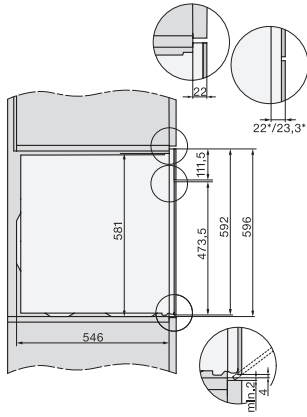

### Dialog oven

- from designer-level kitchen to star rated kitchen.

DO7860, installation drawings  
22 mm – glass, 23,3 mm – metal

DO7860, DO7860 C (CN), installation drawings, GB, AUS, CN  
22 mm – glass, 23.3 mm – metal

DO7860, DO7860C (CN), installation drawings

DO7860, DO7860C (CN), installation drawings

DO7860, installation drawings  
1) Mains Connection cable, L = 1500 mm, 2) No connection in this area, 3) Lüftungsausschnitt min. 150 cm<sup>2</sup>

DO7860, DO7860 C (CN), installation drawings, GB, AUS, CN  
1) Mains connection cable, L = 1500 mm, 2) No connection in this area, 3) Lüftungsausschnitt min. 150 cm<sup>2</sup>

DG2840, DG7x40, DGC7x4x, DG7x6x, DGC7x6x, DGD7635, DGM7x4x, DO7, H28B/BP, H7x4xB/BM/BP, H7x6xB/BP, installation drawing  
1) 400 mm, 2) 360 mm, 3) 47 mm, 4) 24 mm, 5) 32.5 mm