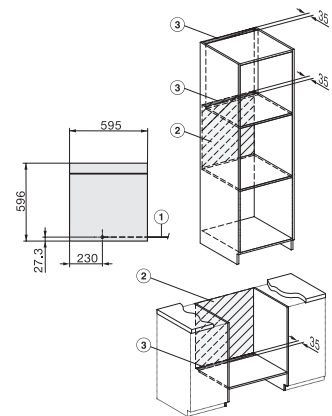

### Dialog oven

- from designer-level kitchen to star rated kitchen.

DO7860, installation drawings  
22 mm – glass, 23,3 mm – metal

DO7860, DO7860 C (CN), installation drawings, GB, AUS, CN  
22 mm – glass, 23.3 mm – metal

DO7860, DO7860C (CN), installation drawings

DO7860, DO7860C (CN), installation drawings

DO7860, installation drawings  
1) Mains Connection cable, L = 1500 mm, 2) No connection in this area, 3) Lüftungsausschnitt min. 150 cm<sup>2</sup>

DO7860, DO7860 C (CN), installation drawings, GB, AUS, CN  
1) Mains connection cable, L = 1500 mm, 2) No connection in this area, 3) Lüftungsausschnitt min. 150 cm<sup>2</sup>

DG2840, DG7x40, DGC7x4x, DG7x6x, DGC7x6x, DGD7635, DGM7x4x, DO7, H28B/BP, H7x4xB/BM/BP, H7x6xB/BP, installation drawing  
1) 400 mm, 2) 360 mm, 3) 47 mm, 4) 24 mm, 5) 32.5 mm