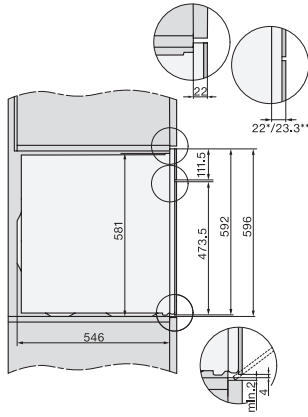

### Dialog oven

- from designer-level kitchen to star rated kitchen.

DO7860, installation drawings  
22 mm – glass, 23,3 mm – metal

DO7860, DO7860 C (CN), installation drawings, GB, AUS, CN  
22 mm – glass, 23.3 mm – metal

DO7860, DO7860C (CN), installation drawings

DO7860, DO7860C (CN), installation drawings

DO7860, installation drawings  
1) Mains Connection cable, L = 1500 mm, 2) No connection in this area, 3) Lüftungsausschnitt min. 150 cm<sup>2</sup>

DO7860, DO7860 C (CN), installation drawings, GB, AUS, CN  
1) Mains connection cable, L = 1500 mm, 2) No connection in this area, 3) Lüftungsausschnitt min. 150 cm<sup>2</sup>

DG2840, DG7x40, DGC7x4x, DG7x6x, DGC7x6x, DGD7635, DGM7x4x, DO7, H28B/BP, H7x4xB/BM/BP, H7x6xB/BP, installation drawing  
1) 400 mm, 2) 360 mm, 3) 47 mm, 4) 24 mm, 5) 32.5 mm