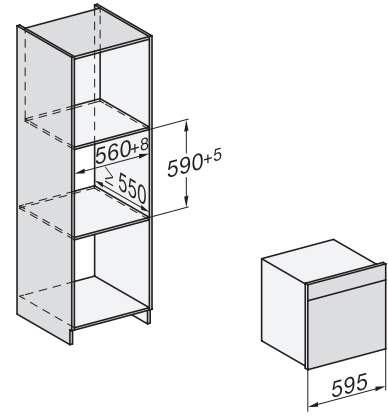

### Dialog oven

- from designer-level kitchen to star rated kitchen.

DO7860, installation drawings  
22 mm – glass, 23,3 mm – metal

DO7860, DO7860 C (CN), installation drawings, GB, AUS, CN  
22 mm – glass, 23.3 mm – metal

DO7860, DO7860C (CN), installation drawings

DO7860, DO7860C (CN), installation drawings

DO7860, installation drawings  
1) Mains Connection cable, L = 1500 mm, 2) No connection in this area, 3) Lüftungsausschnitt min. 150 cm<sup>2</sup>

DO7860, DO7860 C (CN), installation drawings, GB, AUS, CN  
1) Mains connection cable, L = 1500 mm, 2) No connection in this area, 3) Lüftungsausschnitt min. 150 cm<sup>2</sup>

DG2840, DG7x40, DGC7x4x, DG7x6x, DGC7x6x, DGD7635, DGM7x4x, DO7, H28B/BP, H7x4xB/BM/BP, H7x6xB/BP, installation drawing  
1) 400 mm, 2) 360 mm, 3) 47 mm, 4) 24 mm, 5) 32.5 mm