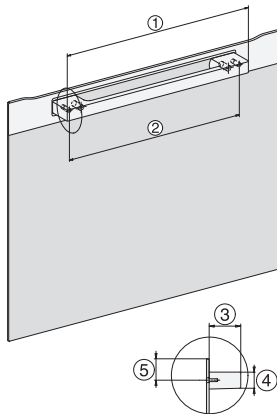

### Dialog oven

- from designer-level kitchen to star rated kitchen.

DO7860, installation drawings  
22 mm – glass, 23,3 mm – metal

DO7860, DO7860 C (CN), installation drawings, GB, AUS, CN  
22 mm – glass, 23.3 mm – metal

DO7860, DO7860C (CN), installation drawings

DO7860, DO7860C (CN), installation drawings

DO7860, installation drawings  
1) Mains Connection cable, L = 1500 mm, 2) No connection in this area, 3) Lüftungsausschnitt min. 150 cm<sup>2</sup>

DO7860, DO7860 C (CN), installation drawings, GB, AUS, CN  
1) Mains connection cable, L = 1500 mm, 2) No connection in this area, 3) Lüftungsausschnitt min. 150 cm<sup>2</sup>

DG2840, DG7x40, DGC7x4x, DG7x6x, DGC7x6x, DGD7635, DGM7x4x, DO7, H28B/BP, H7x4xB/BM/BP, H7x6xB/BP, installation drawing  
1) 400 mm, 2) 360 mm, 3) 47 mm, 4) 24 mm, 5) 32.5 mm